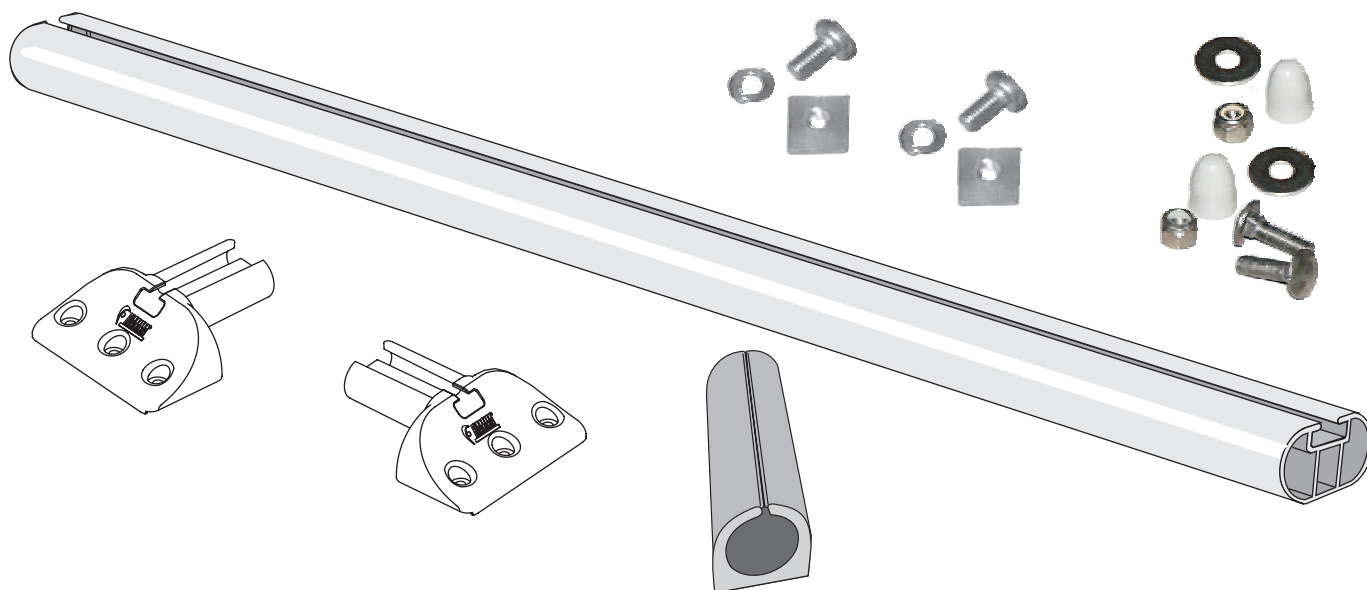

Fiamma SpA - Milano Airport Highway
69, V. Europa - 21010 Cardano al Campo - ITALY
Fax +39 0331263777 fiamma.com fiamma@fiamma.it