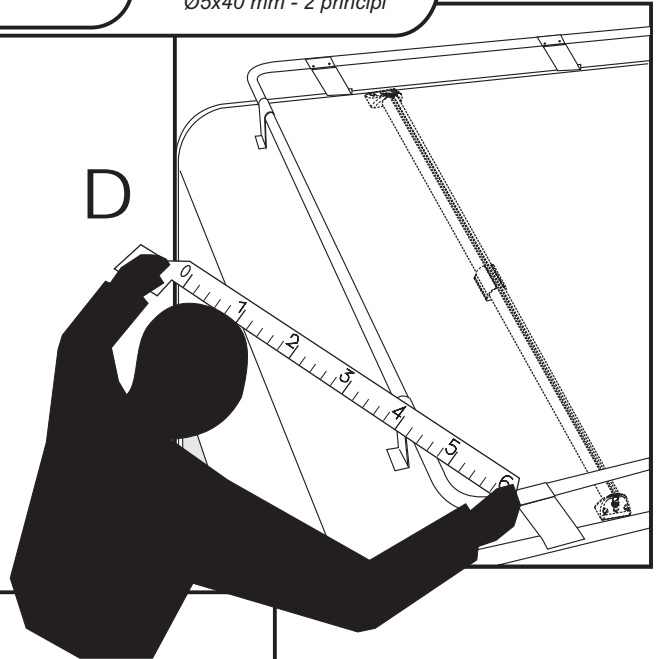

Empfohlene Schrauben:
Ø5x40 mm - doppelgängig

Suggested screws:
Ø5x40 mm - double threaded

Vis conseillées:
Ø5x40 mm - double filet

Viti consigliate:
Ø5x40 mm - 2 principi

Empfohlene Schrauben:
Ø5x40 mm - doppelgängig

Suggested screws:
Ø5x40 mm - double threaded

Vis conseillées:
Ø5x40 mm - double filet

Viti consigliate:
Ø5x40 mm - 2 principi