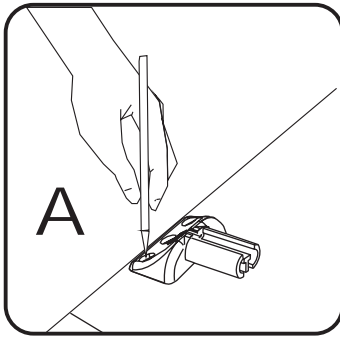

Empfohlene Schrauben:
Ø5x40 mm - doppelgängig

Suggested screws:
Ø5x40 mm - double threaded

Vis conseillées:
Ø5x40 mm - double filet

Viti consigliate:
Ø5x40 mm - 2 principi