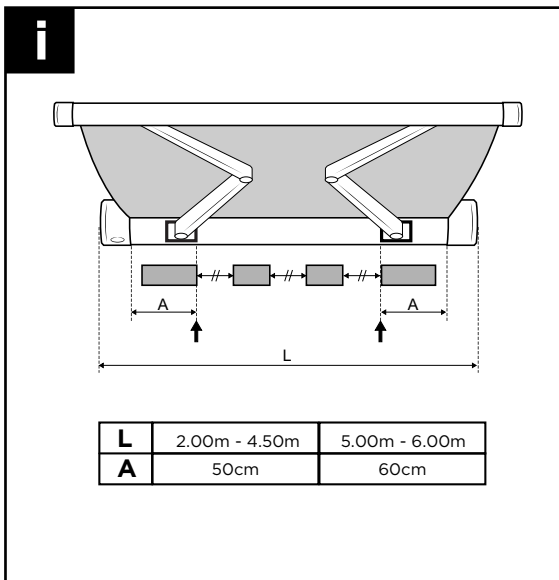

# ➤ Instructions

**301902**  
6T956-00 | 3380051100  
2019-02-14

**Bring your life**  
thule.com