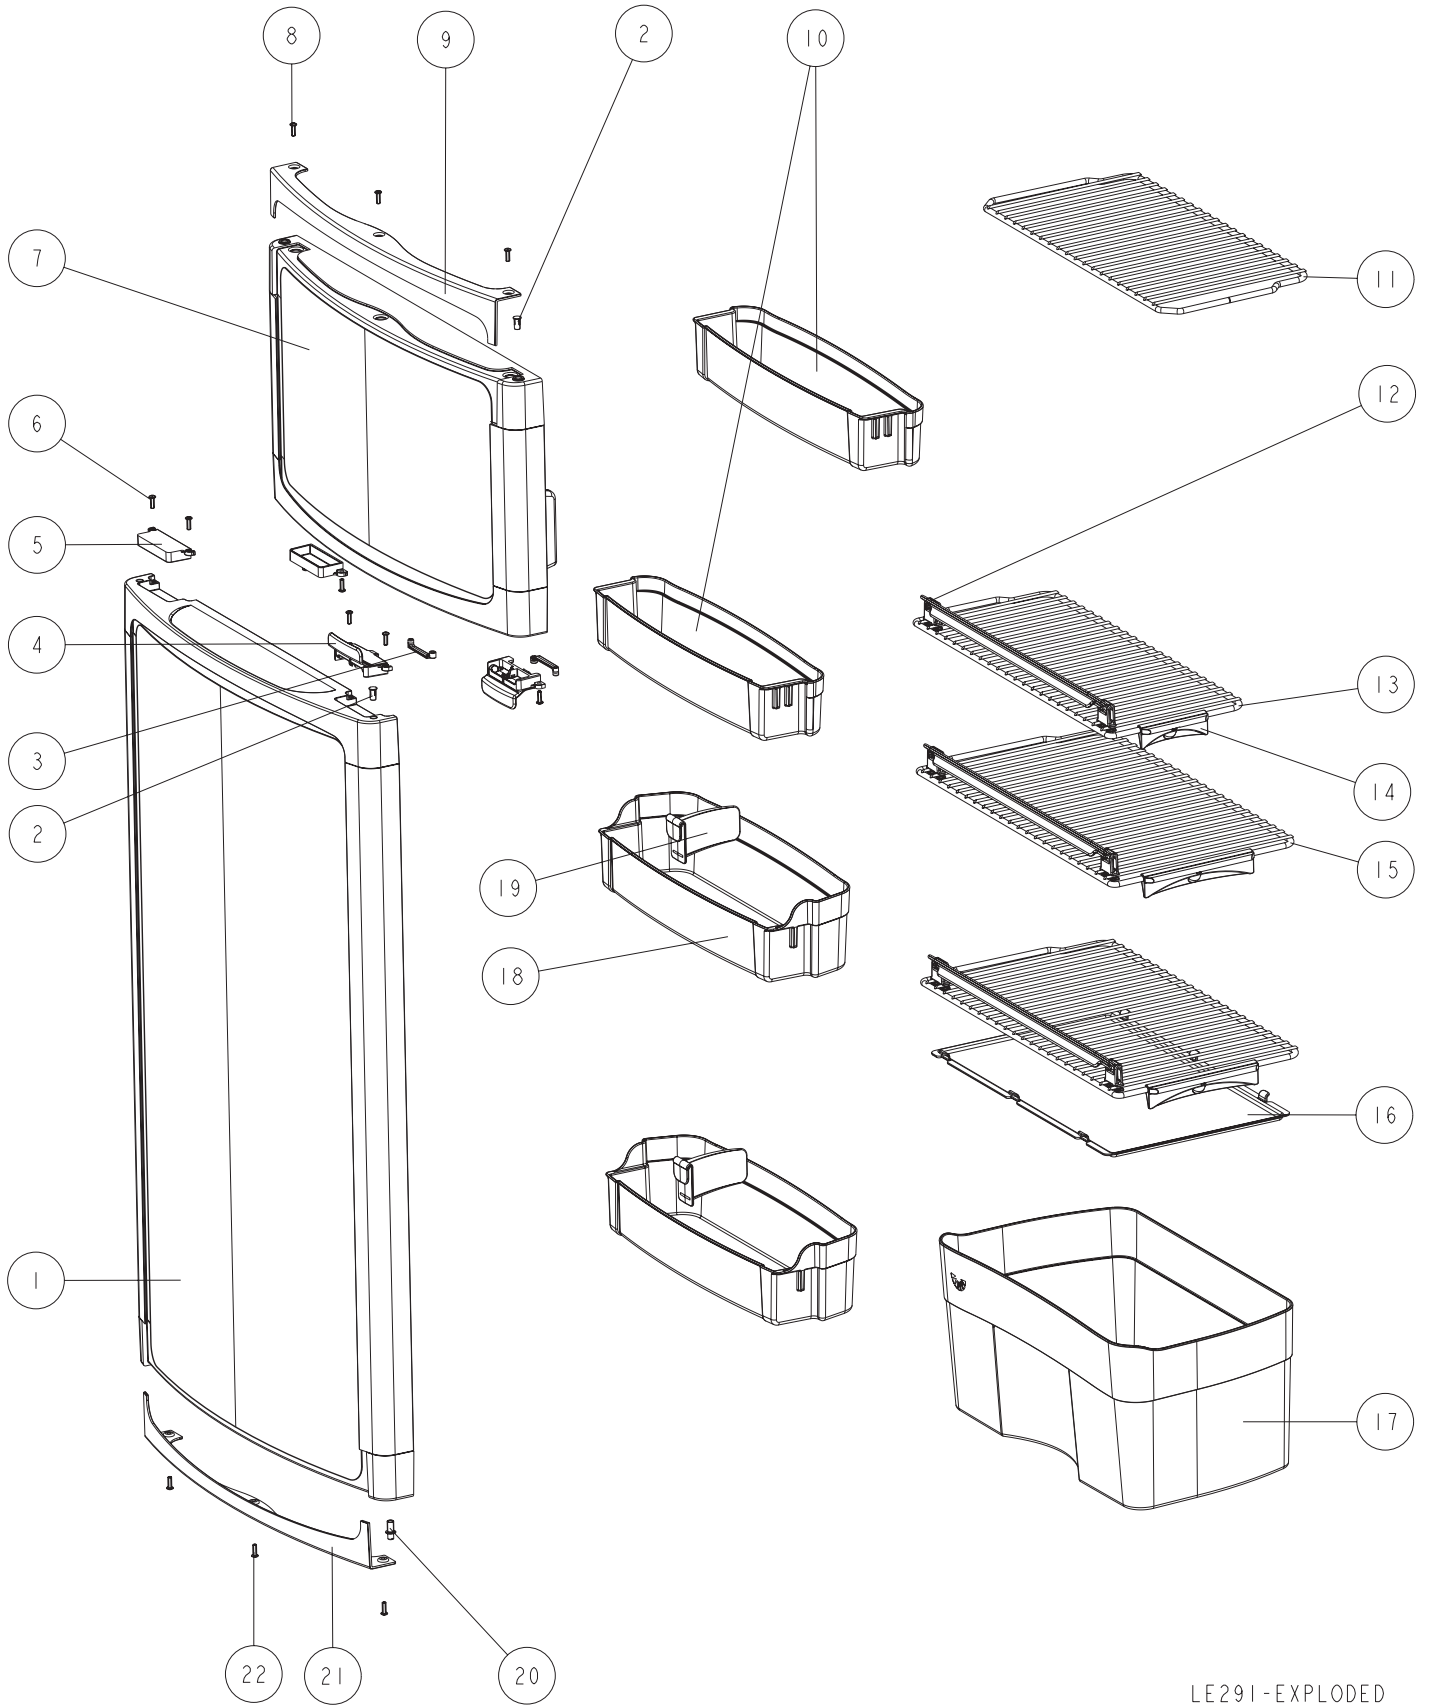

		Single spare part number	Assembly spare part number
1	Door flat double cab.	62509407	
2	Bottle retainer		
3	Hinge hole plug (2x)		
4	Storage strap V2 (2x)	62698607	62698507
5	Latch V2 (2x)		
6	Pocket cover (2x)		
7	Screw (8x)		
8	Door flat double fr.	62509507	
9	Screw (6x)		
10	Panel retainer		
11	Doorbin (2x)	624023-08/-12	
12	Doorbin	623040-08/-12	
13	Shelf	62363308	
14	Shelf food retainer (3x)	62445608	
15	Shelf	62304408	
16	Clip shelf small	62362608	
17	Shelf	62304508	
18	Clip shelf large (2x)	62362508	
19	Shelf tray insert	62363612	
20	Hinge pin		
21	Vegetable bin	623619	
22	Flip top cover	623616	
23	Bottom latch pin*		
24	Panel retainer		
*	Not for all models		