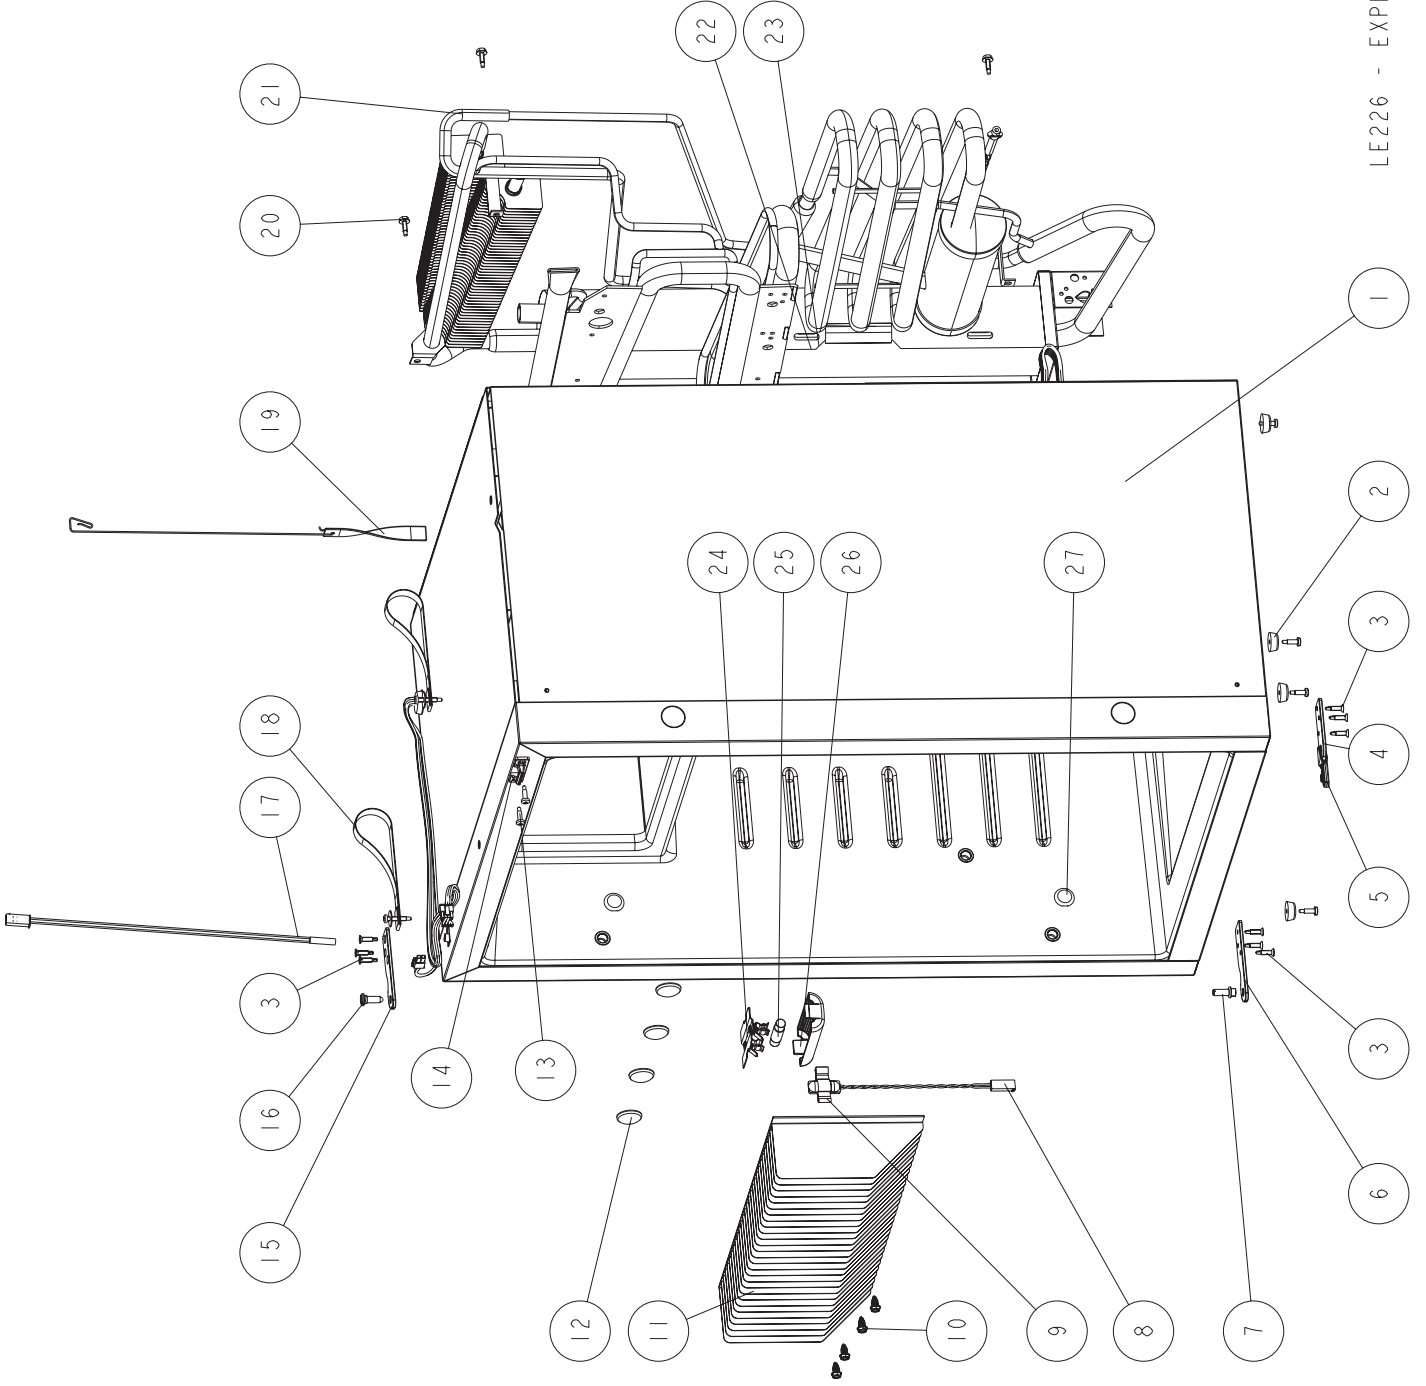

LE226 - EXPLODED

Cabinet and cooling unit N100, 104 (LE226)

	Single spare part number	Assembly spare part number
1	Cabinet	
2	Foot (2x)	
3	Screw* (9x)	
4	Bottom latch plate*	
5	Latch bottom*	62400127
6	Hinge plate	
7	Hinge pin bottom/washer	
8	Thermistor	623077
9	Fin clip	623059
10	Screw (8x)	
11	Fin	
12	Cap freezer bolt (12x)	62447908
13	Screw (2x)	
14	Strike plate	
15	Hinge plate	
16	Hinge pin top/washer	
17	Interior light switch	623061
18	Strap (2x)	
19	Heat diffuser	
20	Screw (2x)	
21	Cooling unit	
22	Heater AC	626994
23	Heater DC	626995
24	Light bracket	
25	Interior light bulb	624003
26	Interior light cover	624002
27	Cap (2x)	62362208
*	Not for all models