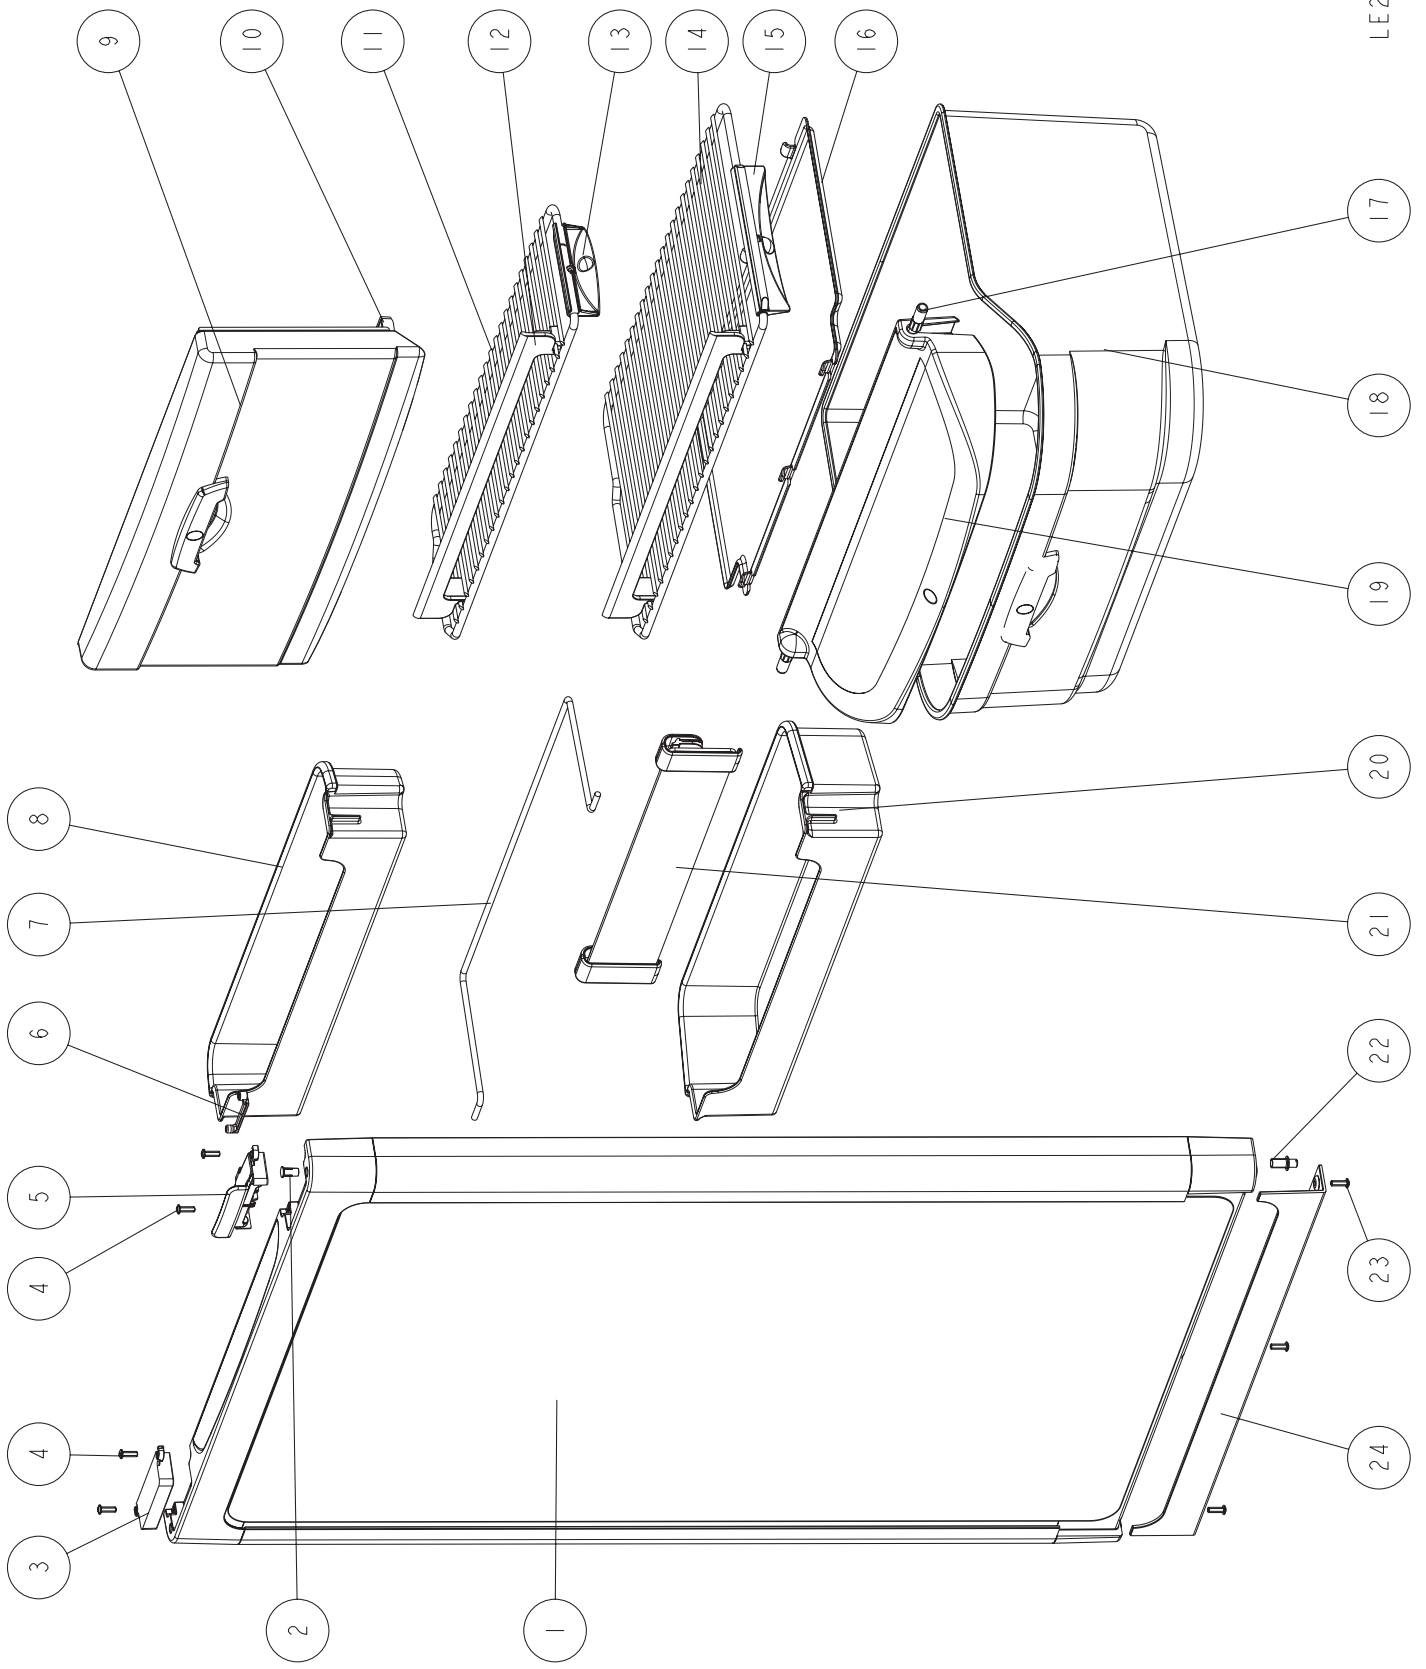

Door and cabinet interior N100 (LE293)

Single spare part number

Assembly spare part number

1	Door flat low 525	628157R	
2	Hinge hole plug		
3	Pocket cover		
4	Screw (4x)		
5	Latch		62698507
6	Storage strap	62695607	
7	Bottle retainer		
8	Doorbin	62304908	
9	Freezer door		62304308
10	Hinge freezer door (2x)	62468008	
11	Shelf	62304708	
12	Shelf food retainer (2x)	62445608	
13	Clip shelf small	62362608	
14	Shelf	62304708	
15	Clip shelf large	62362508	
16	Shelf tray insert	62363512	
17	Hinge pin (2x)		
18	Vegetable bin	623618	
19	Flip top cover	623615	
20	Doorbin	62402408	
21	Bottle retainer	62304212	
22	Bottom latch pin*		
23	Screw (3x)		
24	Panel retainer		

* **Not for all models**