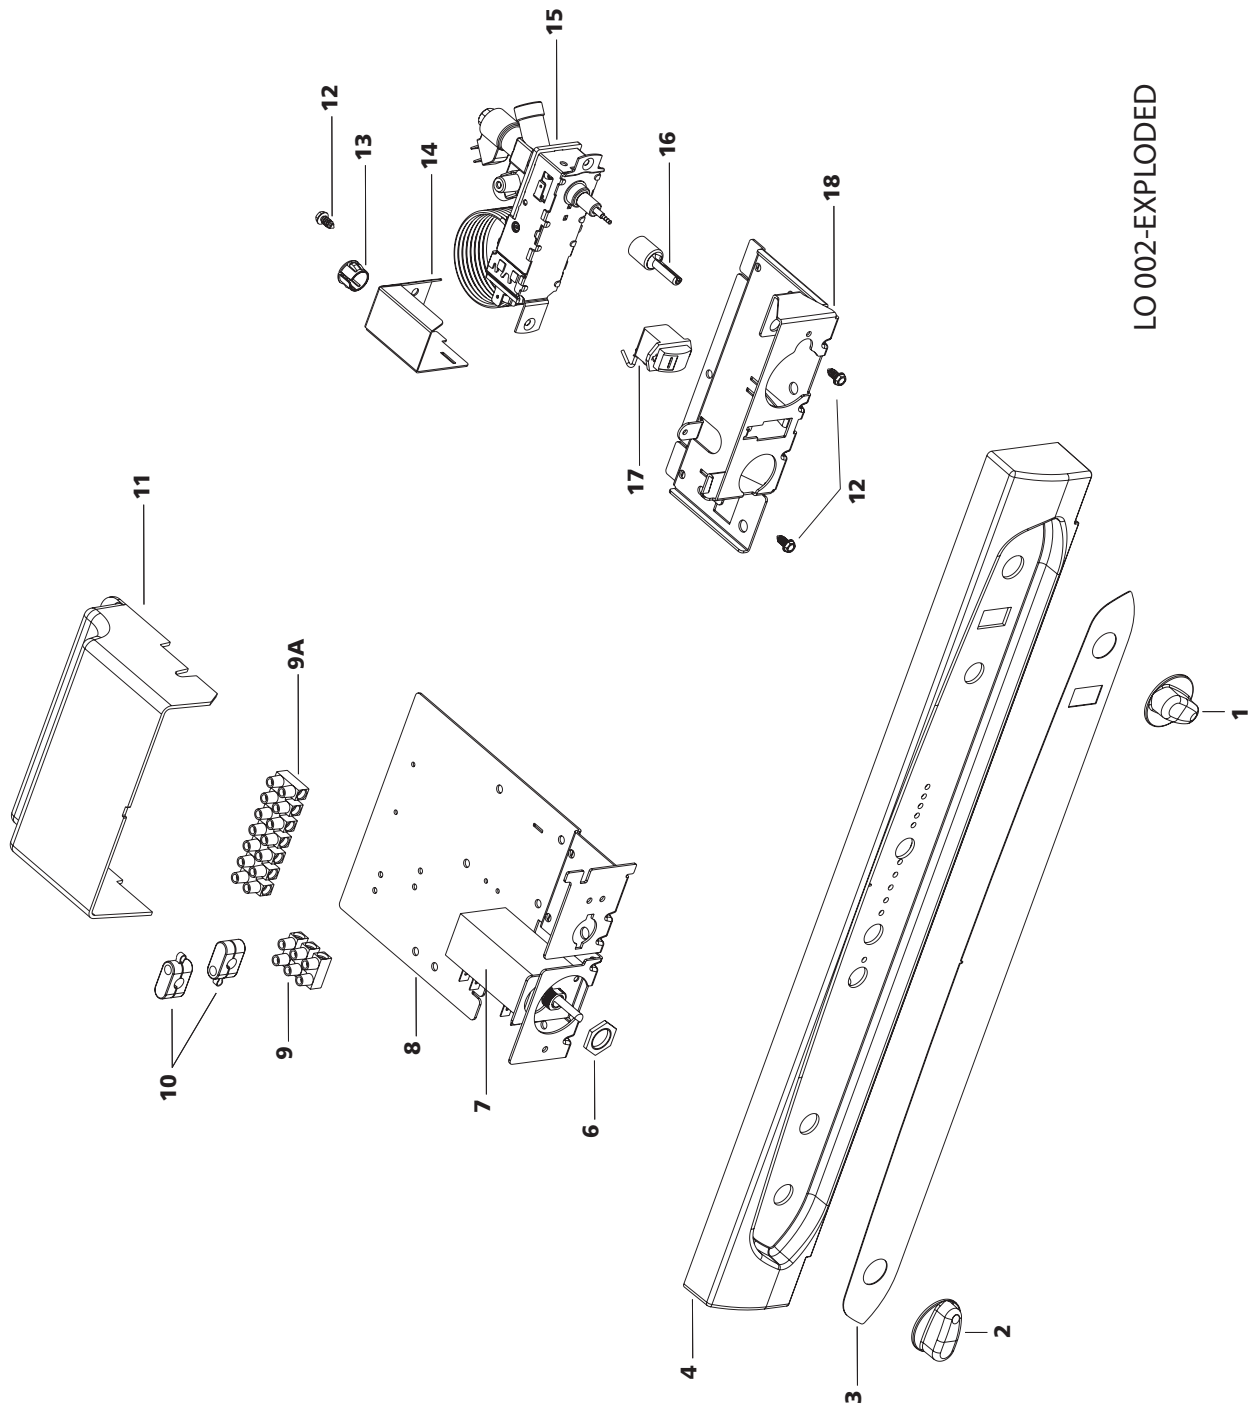

Code Explanation

LO 001-EXPLODED

Controls Piezo ignition 486 & 525 (LO-001)

	Single spare part number	Assembly spare part number
1	Control knob	62302607 (Light grey) 62302630 (Mocha)
2	Control knob	62568207 (Light grey) 62568230 (Mocha)
3	Overlay Piezo 486	626620
3	Overlay Piezo 525 • Not for N98 or N115	626622
4	Control panel	62700207 (Light grey)
5	Piezo igniter grey	625689
6	Nut	
7	Selector switch 5p	623400
7	Selector switch 6p • As from July 1 st 2005. • Also for N98 and N115	626999 (includes Nut)
8	Bracket piezo/switch	
9	Terminal strip AC	
9A	Terminal strip DC	
10	Strain relief	
11	AC control cover	
12	Screw (3x)	
13	Bushing	
14	AC cover TGV	
15	Gas valve manual V2	62568807
16	Axle TGV	
17	Flame meter	623029
18	Bracket TGV	