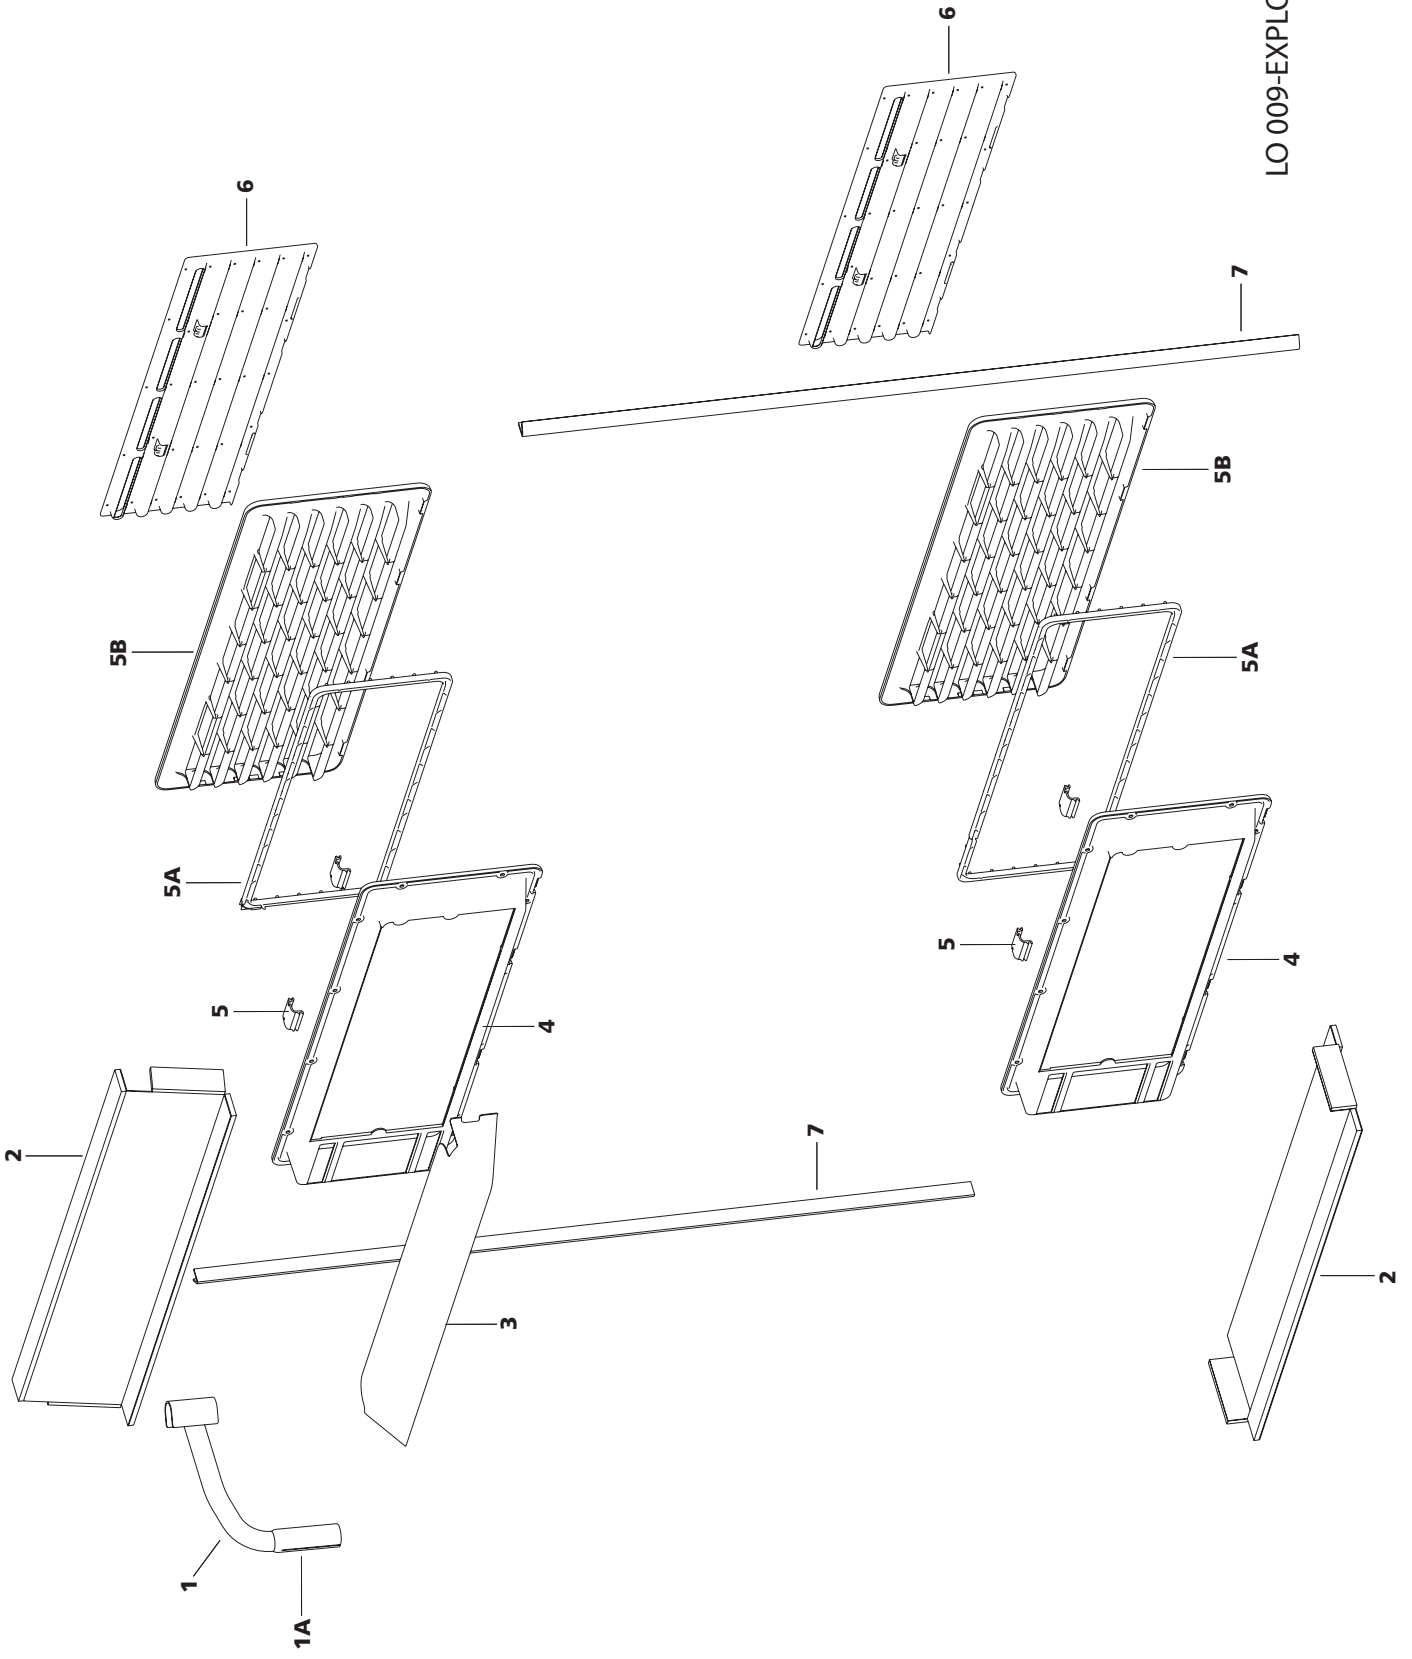

LO 009-EXPLODED

Seals, vents and exhausts for all models

		Single spare part number	Assembly spare part number
1	Flue exhaust short	627008	
	Flue exhaust long	624480	
1a	Clamp		
2	Combustion flap 486	624021	
	Combustion flap 525	624020	
3	Vent cap	625096	
4	Vent frame		
5	Vent lock clip	628449	
5a	Vent screen		
5b	Vent outer		
6	Vent cover small	624455	
	Vent cover large	631150	
7	Cabinet side seal 605		
	Cabinet side seal 821		
	Cabinet side seal 1245		
	Vent small complete		
	Vent large complete