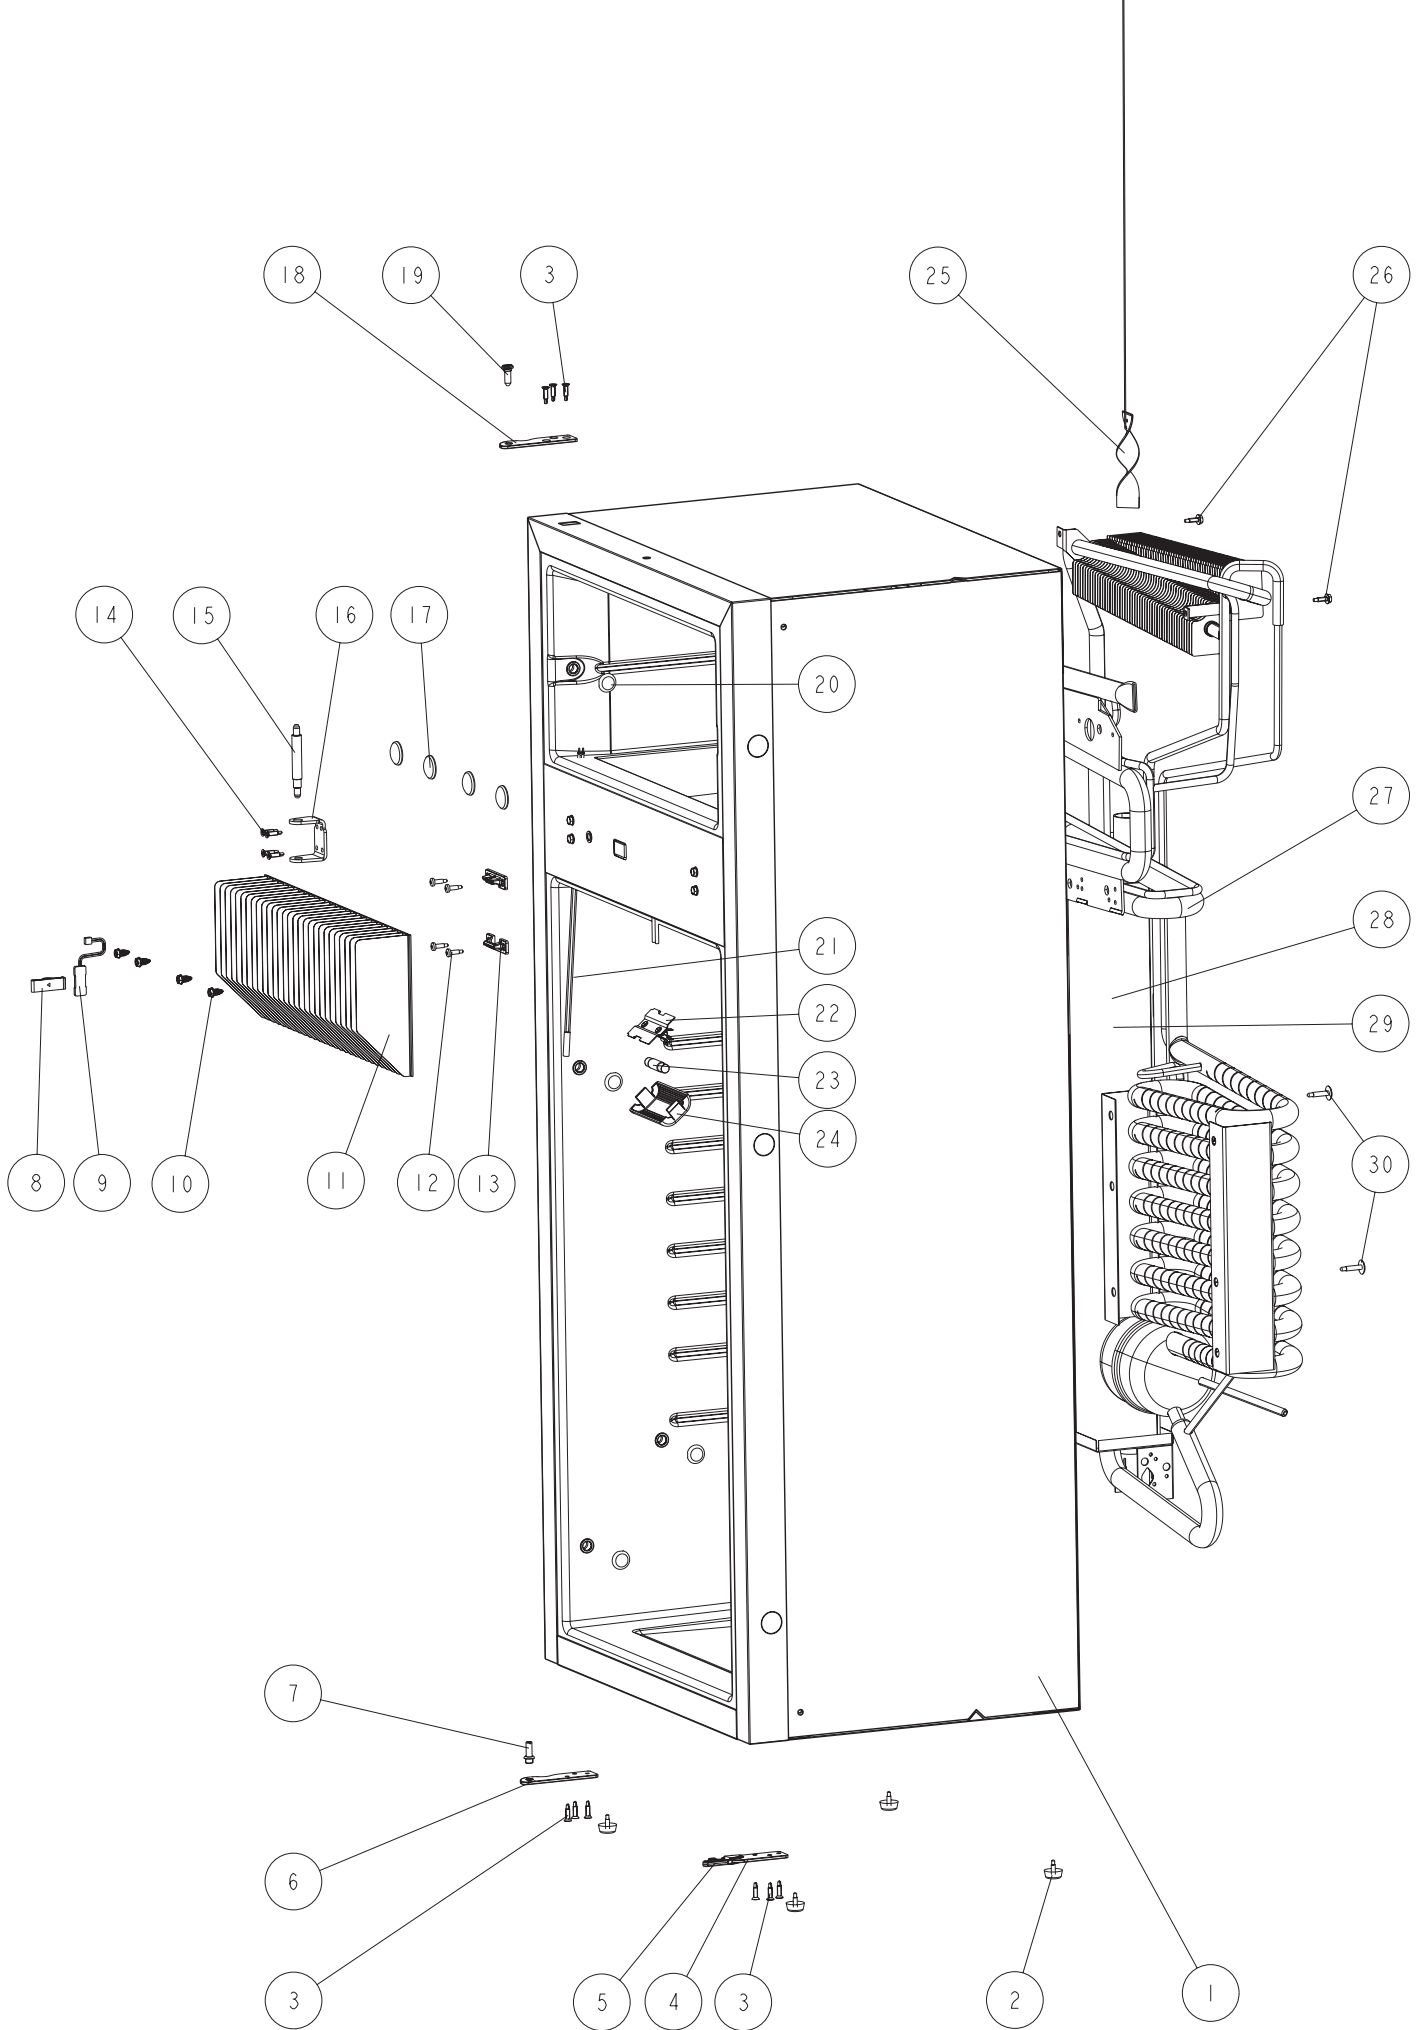

Cabinet and cooling unit N145, 150 (LE232)

Single spare part number

Assembly spare part number

1	Cabinet	
2	Foot (4x)	
3	Screw* (9x)	
4	Bottom latch plate*	
5	Latch bottom*	62400127
6	Hinge plate	
7	Hinge pin bottom/washer	
8	Fin clip	623059
9	Thermistor	623077
10	Screw (4x)	
11	Fin	
	Drain plate	631190
12	Screw (4x)	
13	Strike plate (2x)	
14	Screw (4x)	
15	Hinge center pin	
16	Hinge center bracket	
17	Cap freezer bolt (12x)	62447908
18	Hinge plate	
19	Hinge pin top/washer	
20	Cap (2x)	62362208
21	Interior light switch	623061
22	Light bracket	
23	Interior light bulb	624003
24	Interior light cover	624002
25	Heat diffuser	
26	Screw (2x)	
27	Cooling unit	
28	Heater AC	626998
	Heater DC (between May '05 - June '06)	626993
29	Heater DC (between June '06- March '08)	631751
	Heater DC (as from March '08)	631752
30	Screw (2x)	

* **Not for all models**