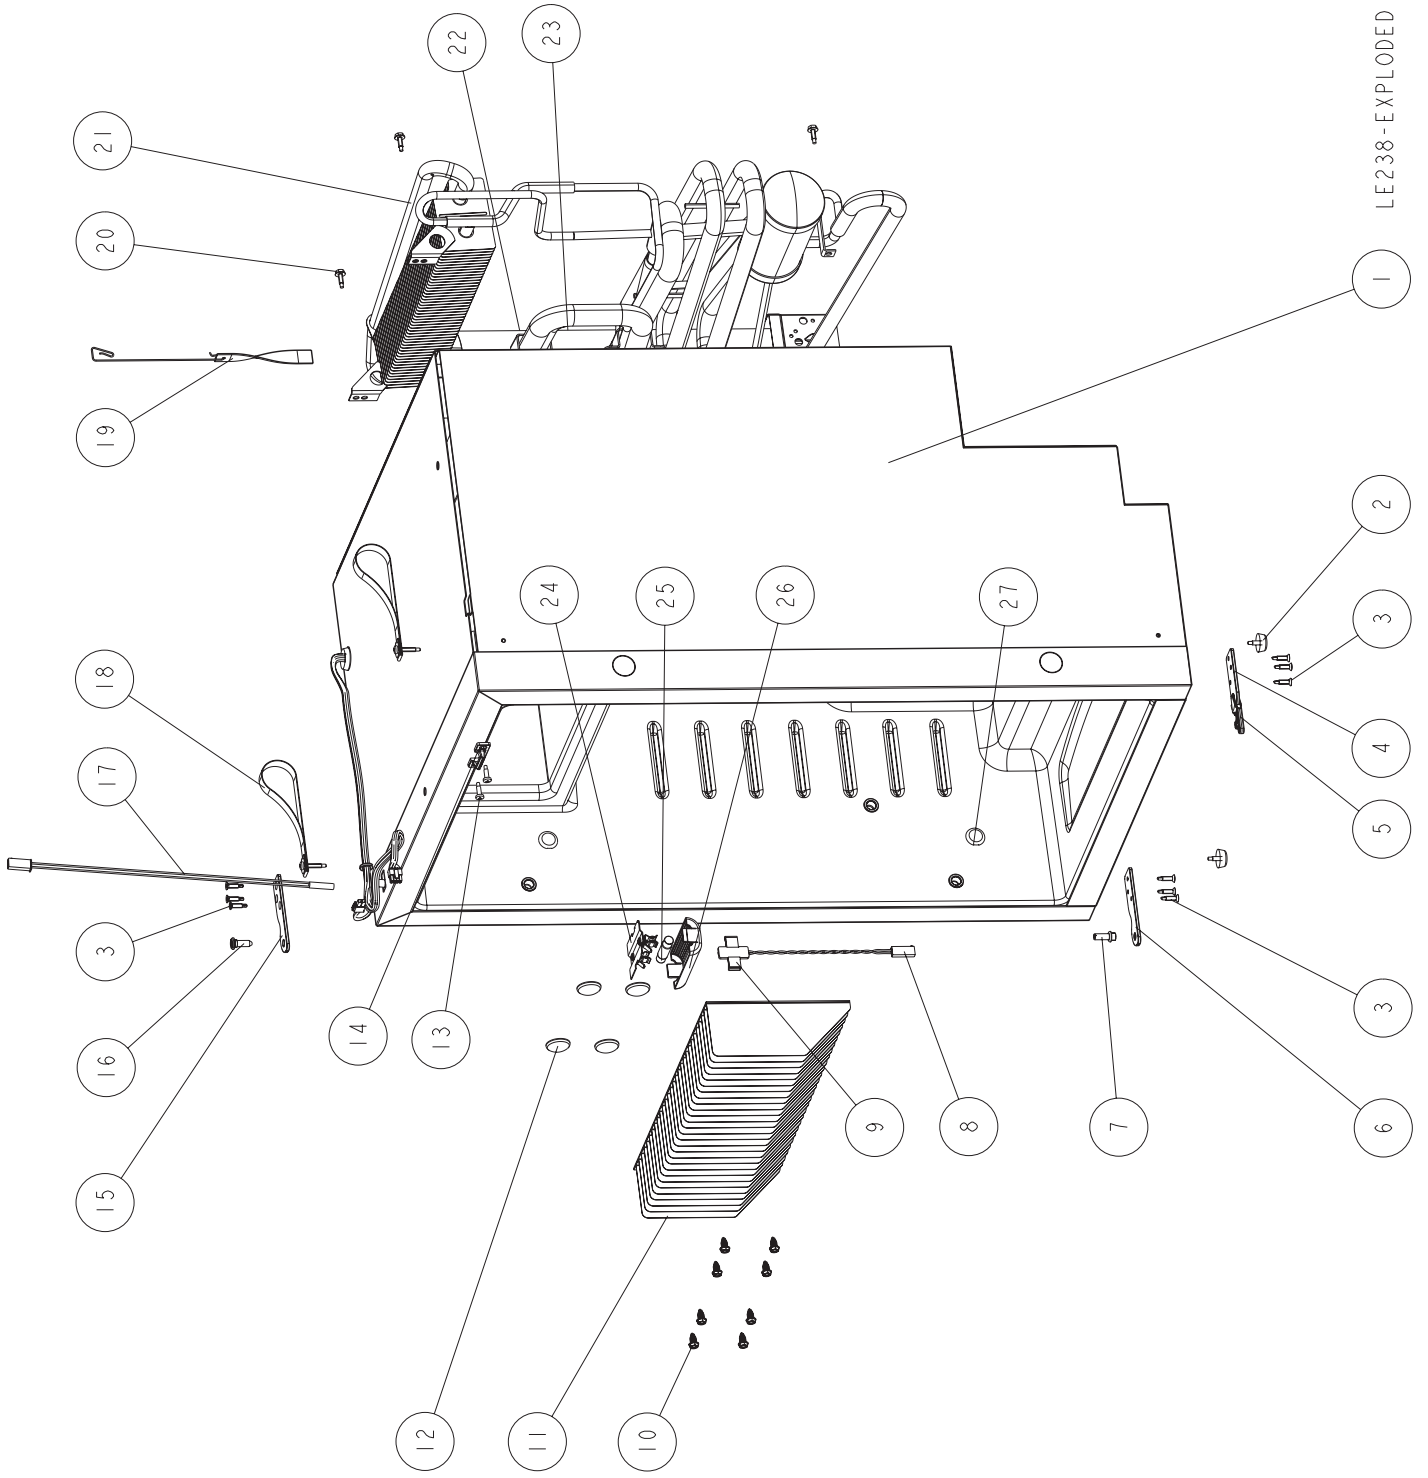

LE238-EXPLODED

Cabinet and cooling unit N90, 97, 112 (LE238)

	Single spare part number	Assembly spare part number
1	Cabinet	
2	Foot (2x)	
3	Screw* (9x)	
4	Bottom latch plate*	
5	Latch bottom*	62400127
6	Hinge plate	
7	Hinge pin bottom/washer	
8	Thermistor	623077
9	Fin clip	623059
10	Screw (8x)	
11	Fin	
12	Cap freezer bolt (12x)	62447908
13	Screw (2x)	
14	Strike plate	
15	Hinge plate	
16	Hinge pin top/washer	
17	Interior light switch	623061
18	Strap (2x)	
19	Heat diffuser	
20	Screw (2x)	
21	Cooling unit	
22	Heater AC	626994
23	Heater DC	626995
24	Light bracket	
25	Interior light bulb	624003
26	Interior light cover	624002
27	Cap (2x)	62362208
*	Not for all models