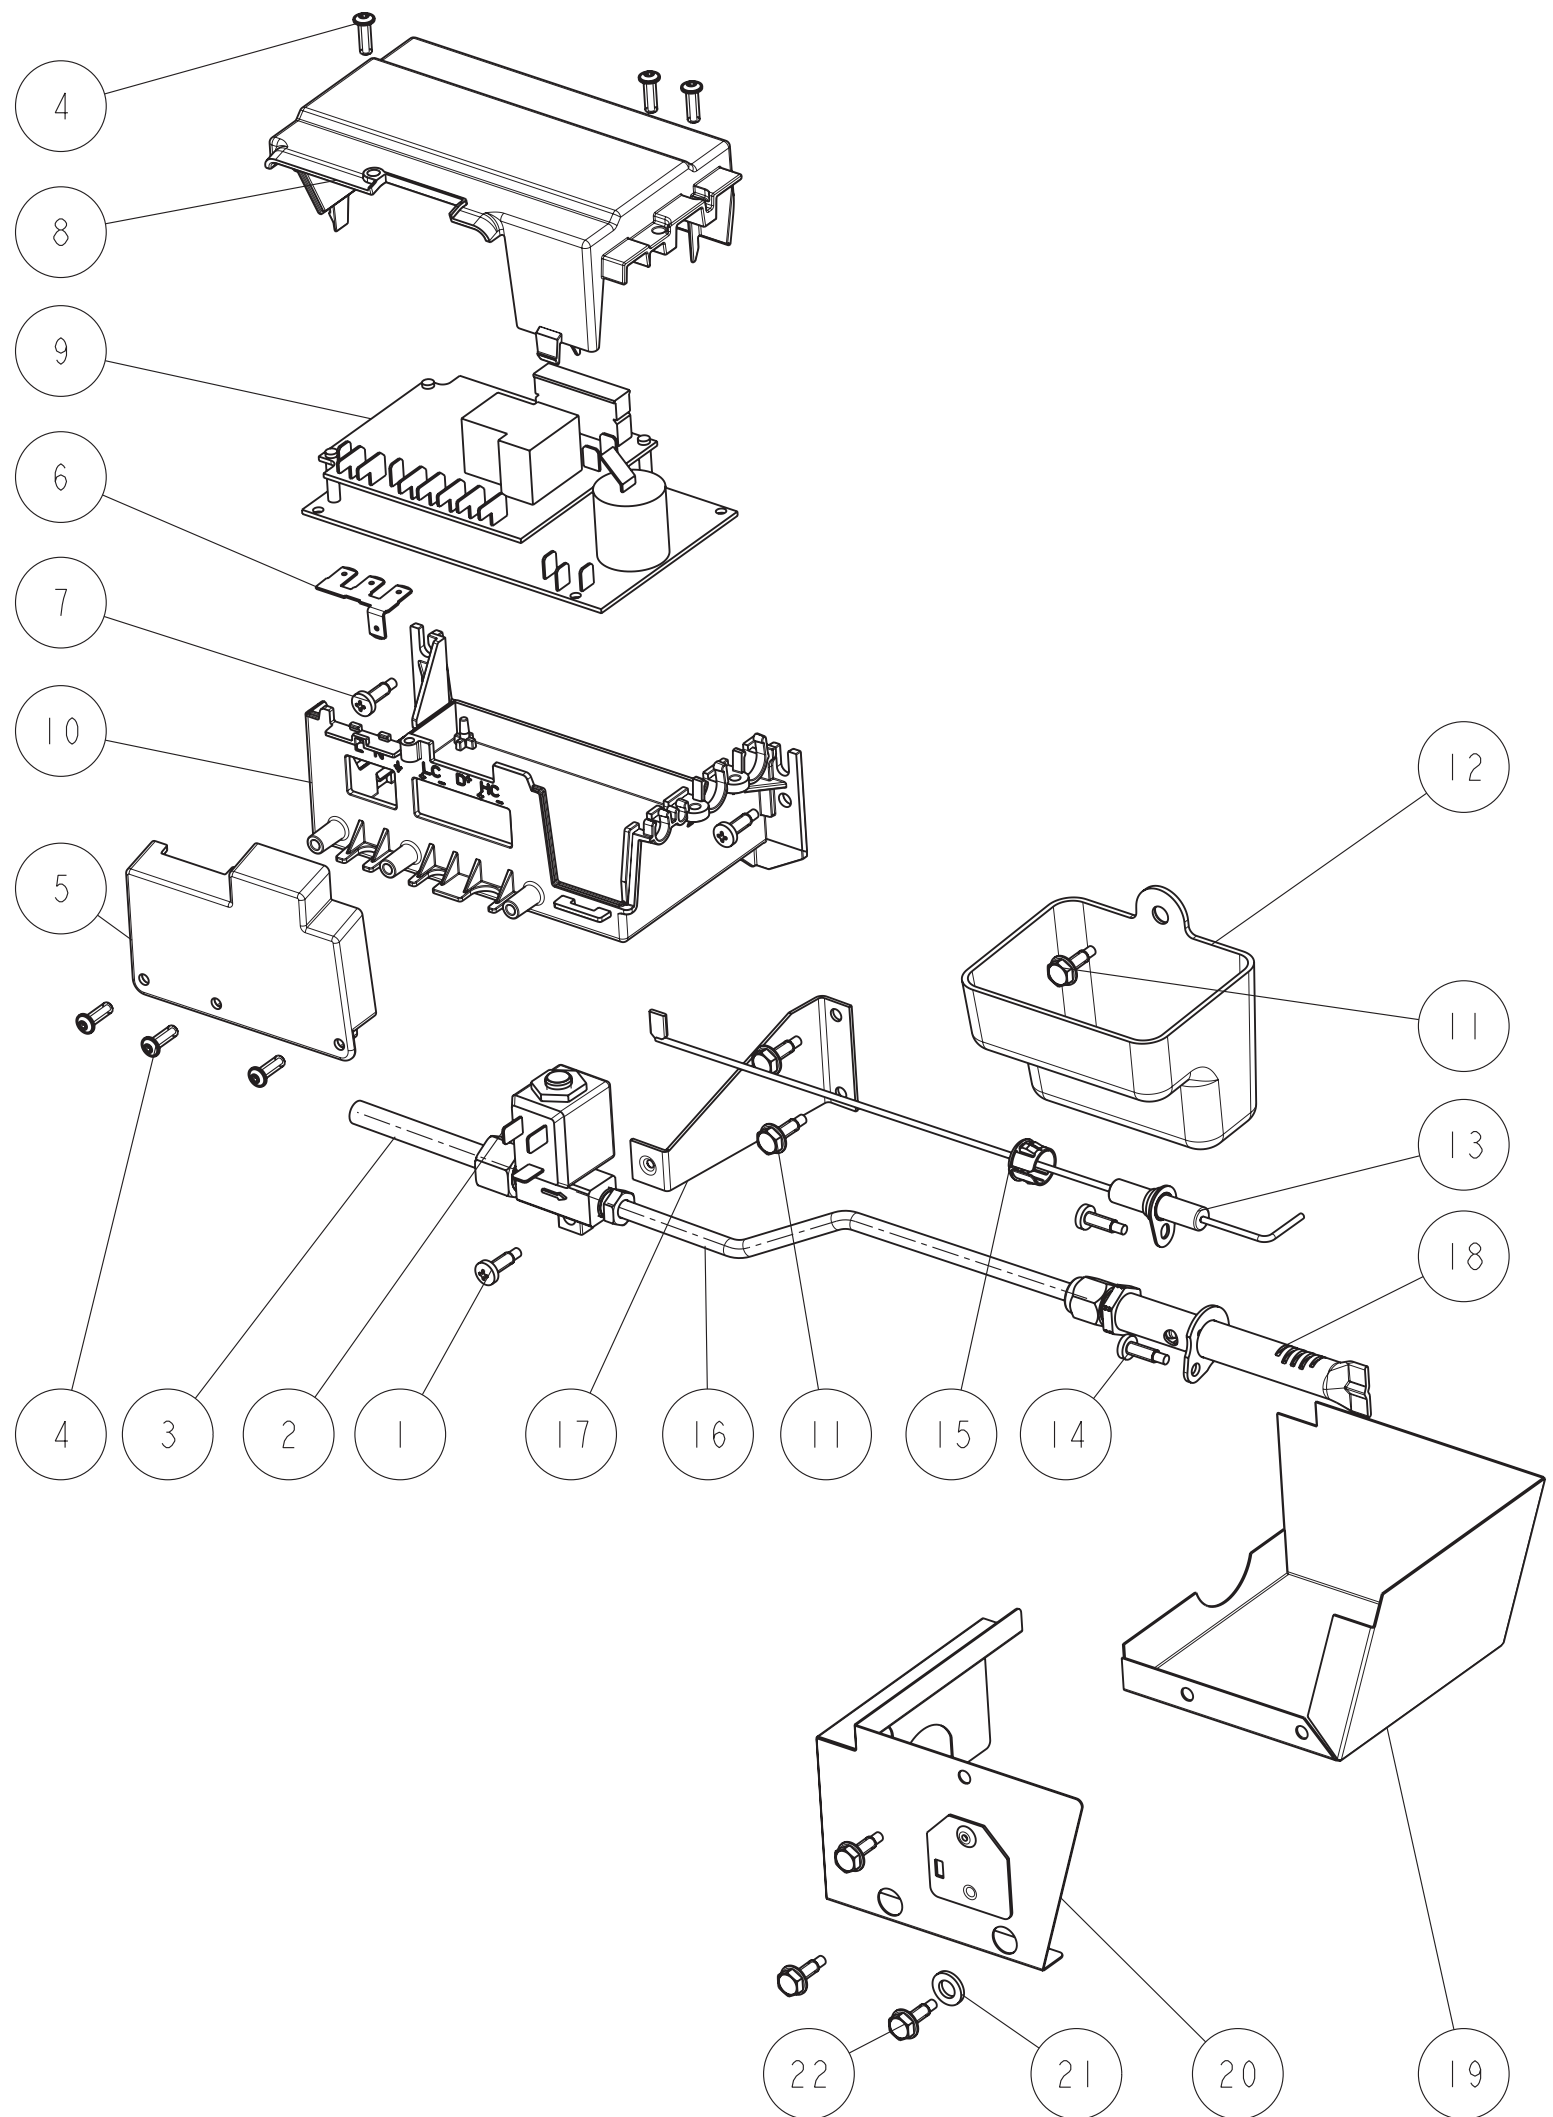

Power board and gas assembly N90, -97, -100, -104, -109, -112 (LE439)

	Single spare part number	Assembly spare part number
1	Screw (2x)	
	Gas valve automatic V3	631249 **
2 *	Gas valve automatic V4 (N100 & -104)	631248 **
	Gas valve automatic V5	630440
3	Gas inlet tube	
4	Screw (6x)	
5	Strain relief cover	
6	Earth connection	
7	Screw (2x)	
8	Power board cover	
9	<i>Smart Energy Selection Models</i> Power board A V3	634420 (includes housing)
	<i>Electric Energy Selection Models</i> Power board E V3	634421 (includes housing)
10	Power board base	
11	Screw (3x)	
12	Drip cup	
13	Spark electrode	636988
14	Screw (2x)	
15	Bushing	
16	Gastube	
17	Mounting bracket gas valve	
18	Burner	623019
19	Burner box base	
20	Burner box cover	
21	Washer	
22	Screw (3x)	