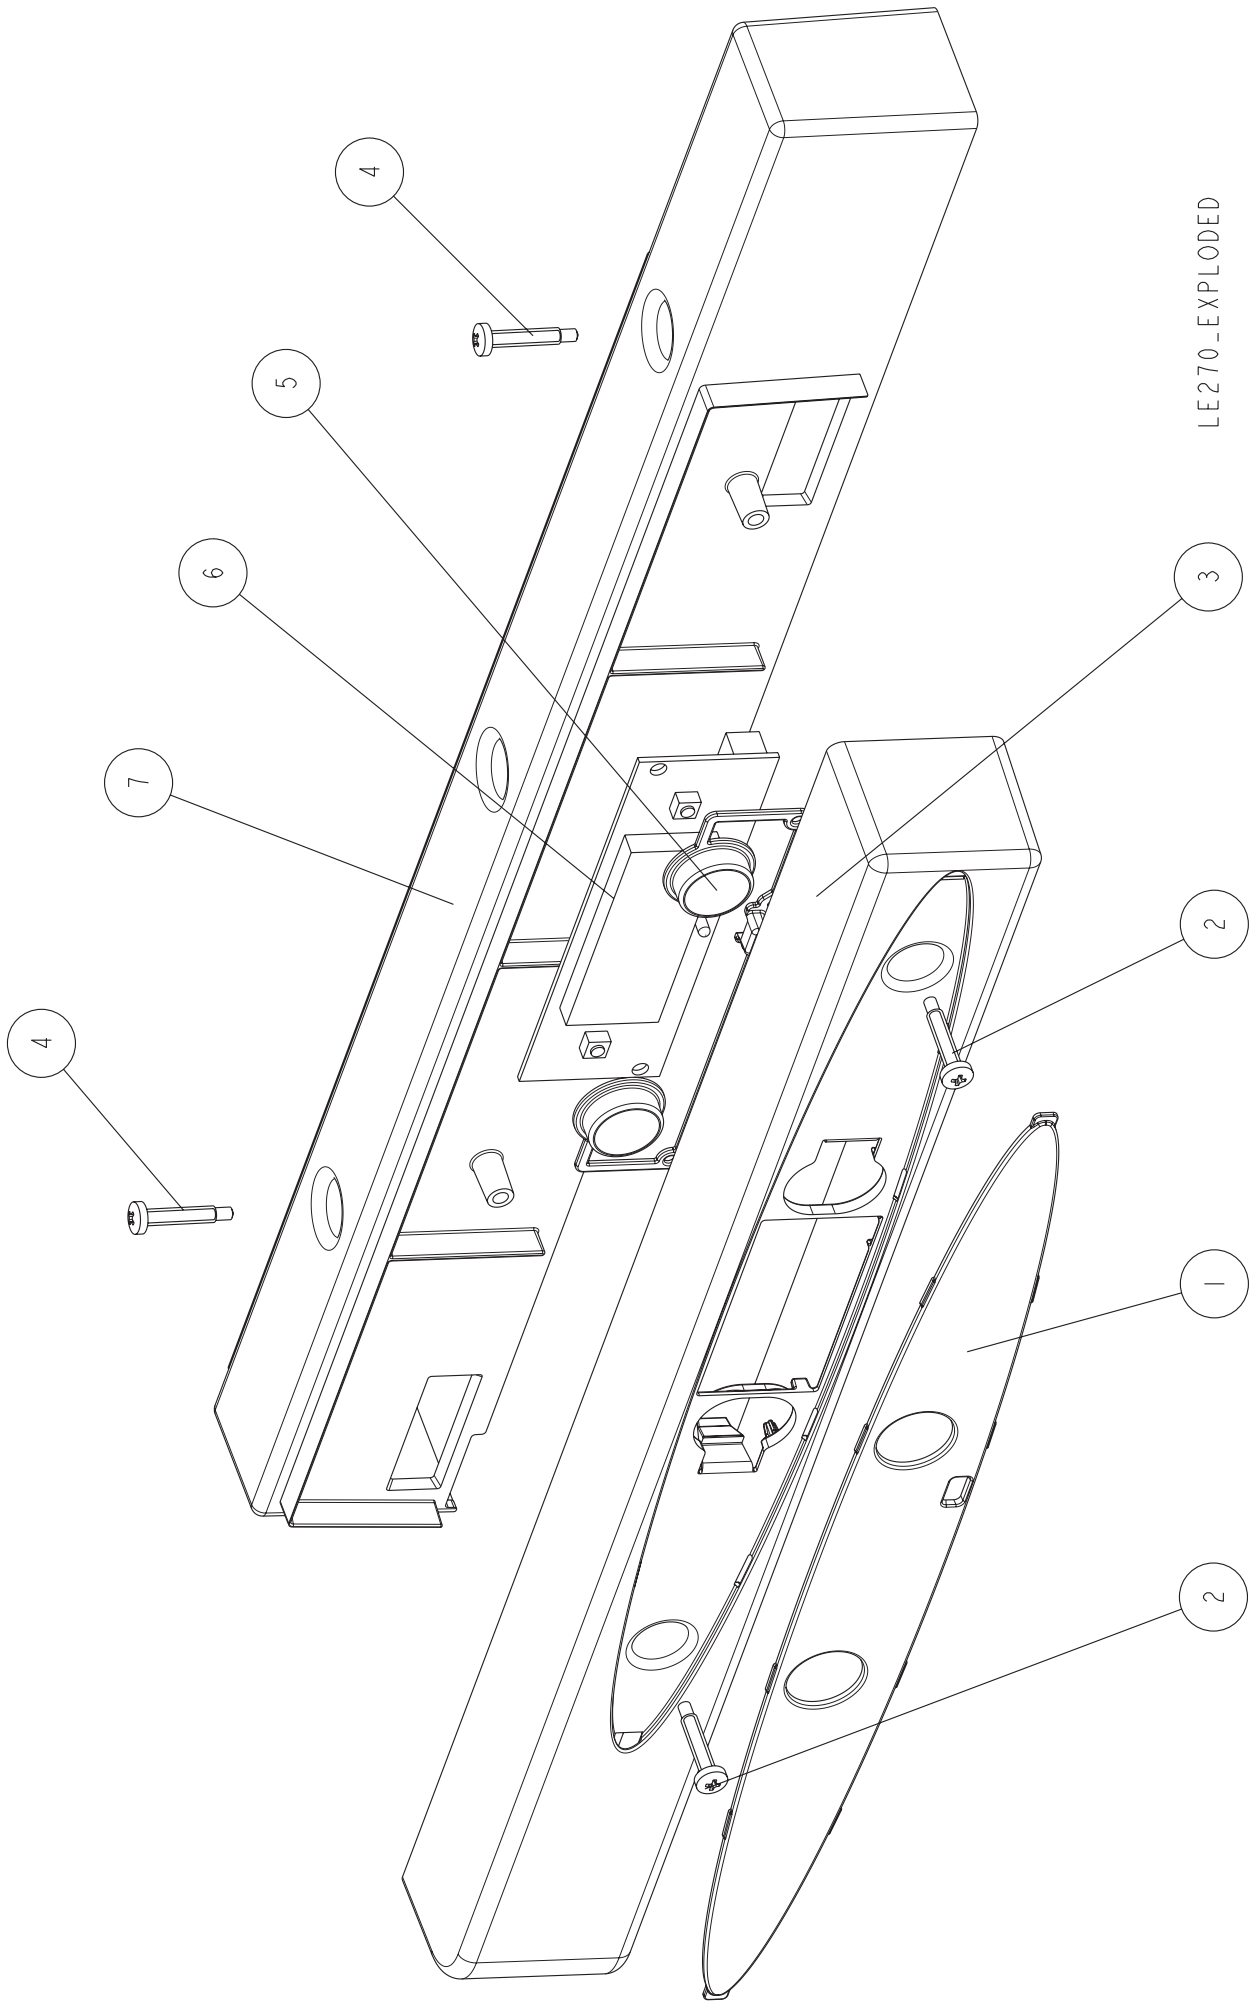

LO 002-EXPLODED

Controls Electric ignition 486 & 525 (LO-002)

	Single spare part number	Assembly spare part number
1 Control knob	62302607 (Light grey) 62302630 (Mocha)	
2 Control knob	62568207 (Light grey) 62568230 (Mocha)	
3 Overlay Electric 486	626621	
3 Overlay Electric 525	626623	
4 Control panel	62700207 (Light grey)	
6 Nut		623400
7 Selector switch 5p		
7 Selector switch 6p		626999 (Includes Nut)
7 <ul style="list-style-type: none"> • As from July 1st 2005. • For N115 		
8 Bracket piezo/switch		
9 Terminal strip AC		
9A Terminal strip DC		
10 Strain relief		
11 AC control cover		
12 Screw (3x)		
13 Bushing		
14 AC cover TGV		
15 Gas valve manual V2	62568807	
16 Axle TGV		
17 Flame meter	623029	
18 Bracket TGV		

LED00-EXPLODED

Controls LED (LED00)

Single spare part number

Assembly spare part number

1	Control Panel LED	62700207
2	Overlay LED	627000
3	Display board LED V2	626997
4	Insulator	
5	Push on nut	
6	Bracket	

LED01-EXPLODED

Controls LED Fridge freezer (LED01)

Single spare part number

Assembly spare part number

1	Control Panel LED	62700307
2	Overlay LED Fridge freezer	625684
3	Display board LED V2	626997
4	Insulator	
5	Push on nut	
6	Bracket	