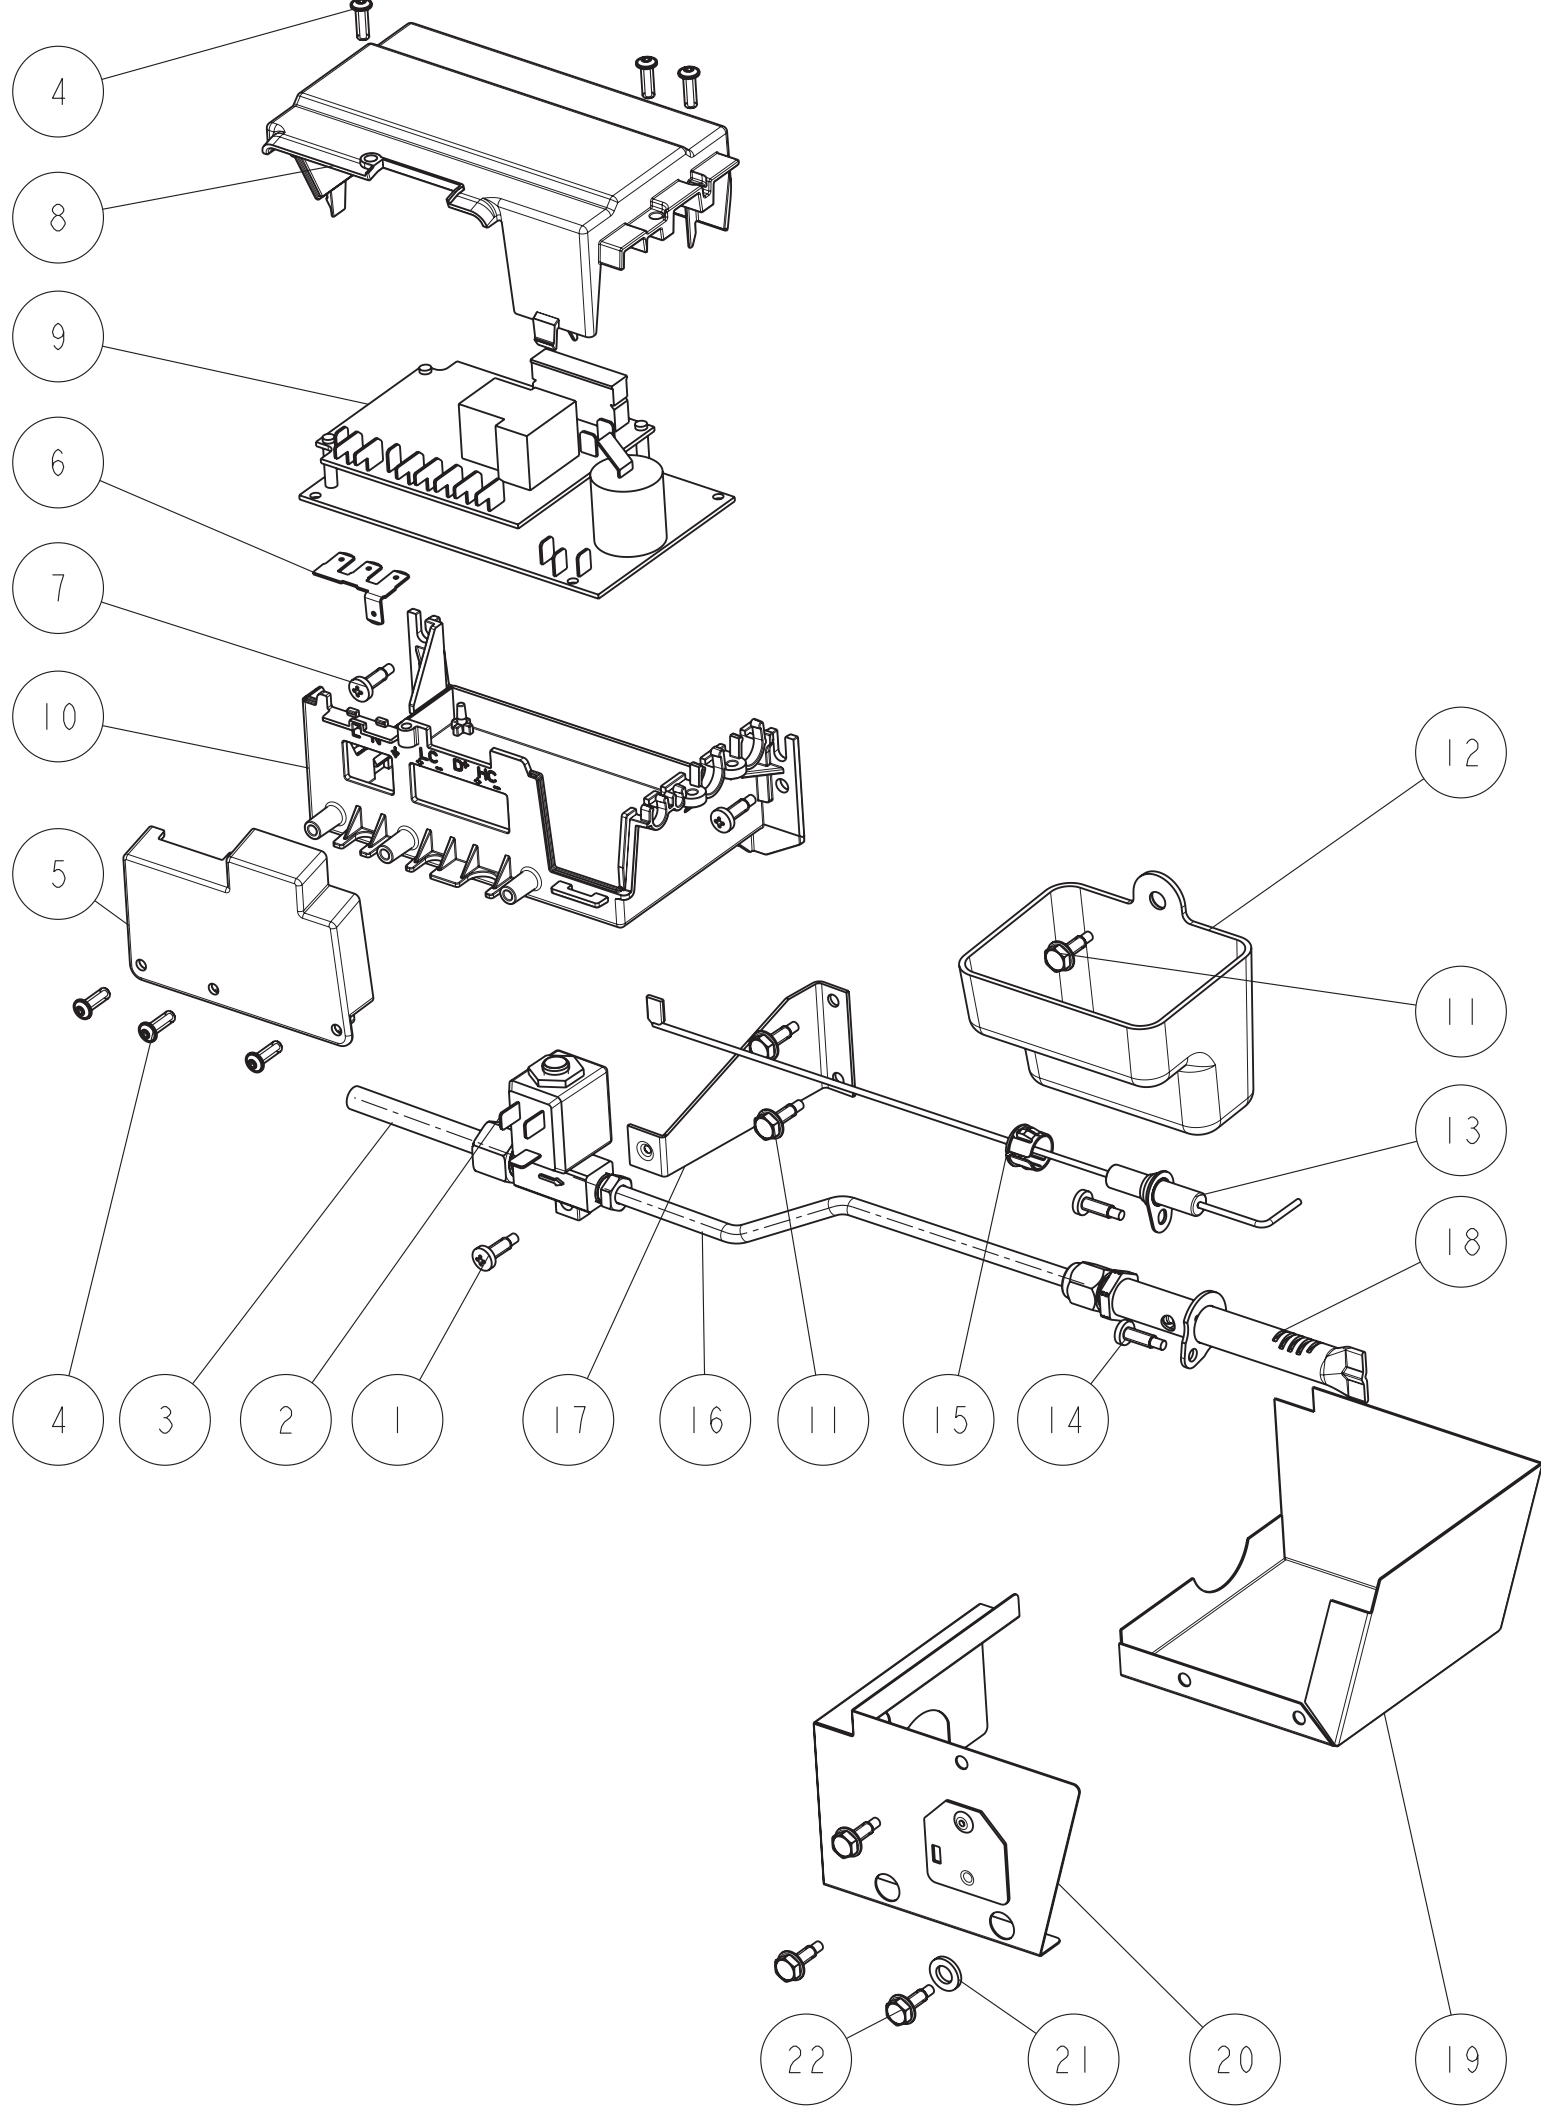

LE-439 EXPLODED

Power board and gas assembly N145, N150, N175, N180 (LE439)

	Single spare part number	Assembly spare part number
1	Screw (2x)	
2 *	Gas valve automatic V4	631248 **
	Gas valve automatic V5	630440
3	Gas inlet tube	
4	Screw (6x)	
5	Strain relief cover	
6	Earth connection	
7	Screw (2x)	
8	Power board cover	
9	<i>Smart Energy Selection Models</i> Power board A V3	634422 (includes housing)
	<i>Electric Energy Selection Models</i> Power board E V3	634423 (includes housing)
10	Power board base	
11	Screw (3x)	
12	Drip cup	
13	Spark electrode	626987
14	Screw (2x)	
15	Bushing	
16	Gastube	
17	Mounting bracket gas valve	
18	Burner	623058
19	Burner box base	
20	Burner box cover	
21	Washer	
22	Screw (3x)	

* V4 gas valves are to be replaced by a V5 version. Which version is installed on the fridge can be checked by the number on the part itself. V4 = 626967, V5 = 628453.
When a V4 is installed, order the assembly spare part to convert to a V5.

** This assembly spare part includes instructions, a V5 gas valve and a compatible gas inlet tube.