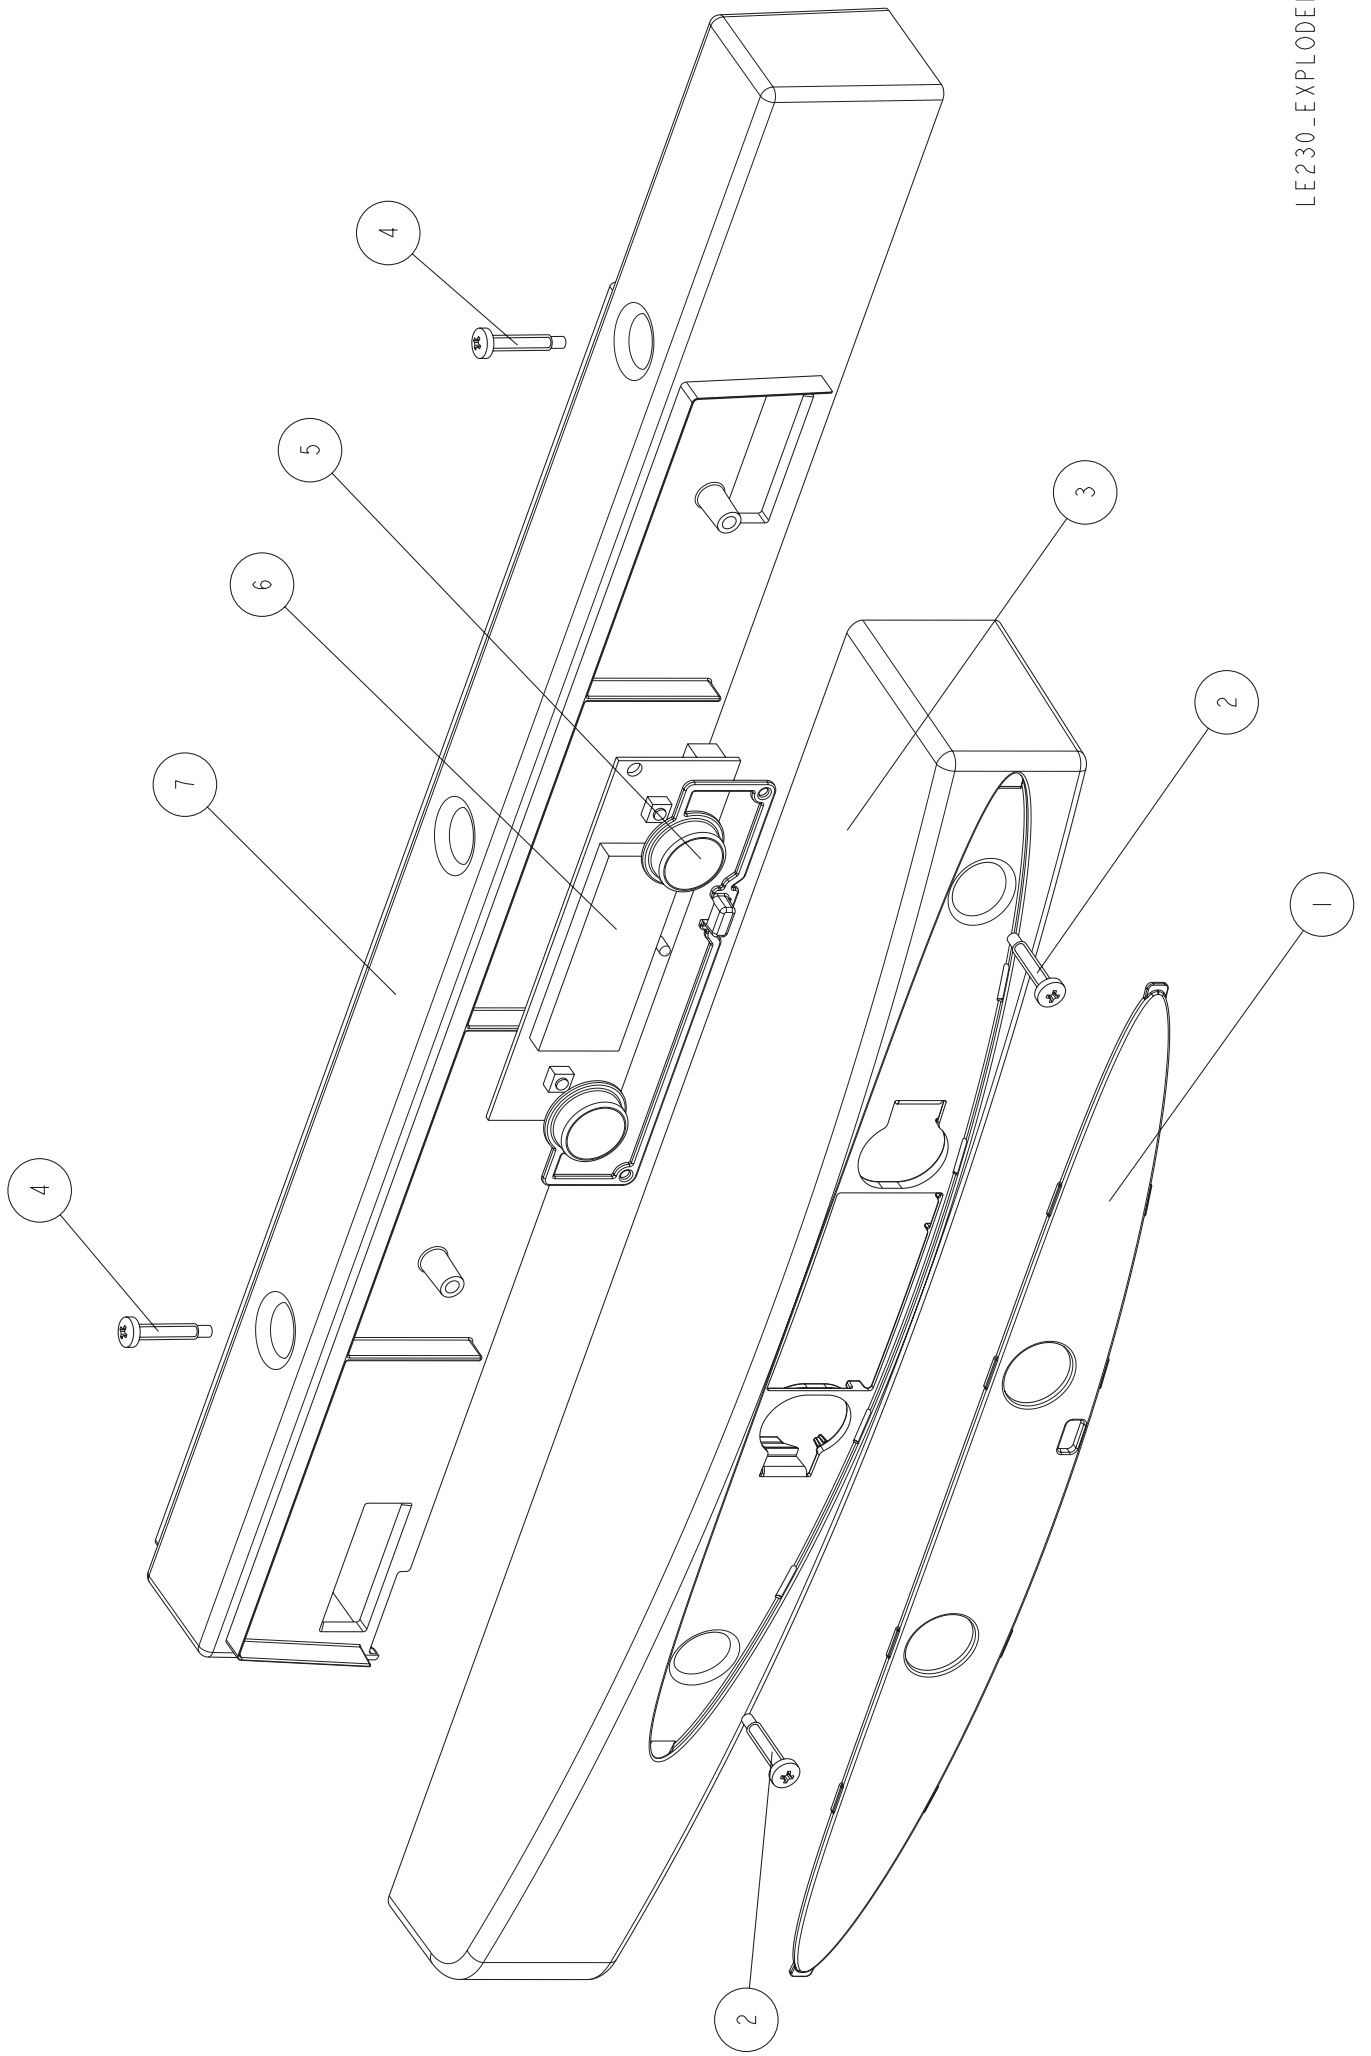

Controls LCD curved (LE230)

	Single spare part number	Assembly spare part number
1	Overlay LCD EES (electric)	626975
	Overlay LCD SES (automatic)	631737
2	Screw	
3	Control Panel LCD curved	62697307
4	Screw	
5	Push buttons	
6	Display board LCD	626972
7	Mounting box (Not for all models)