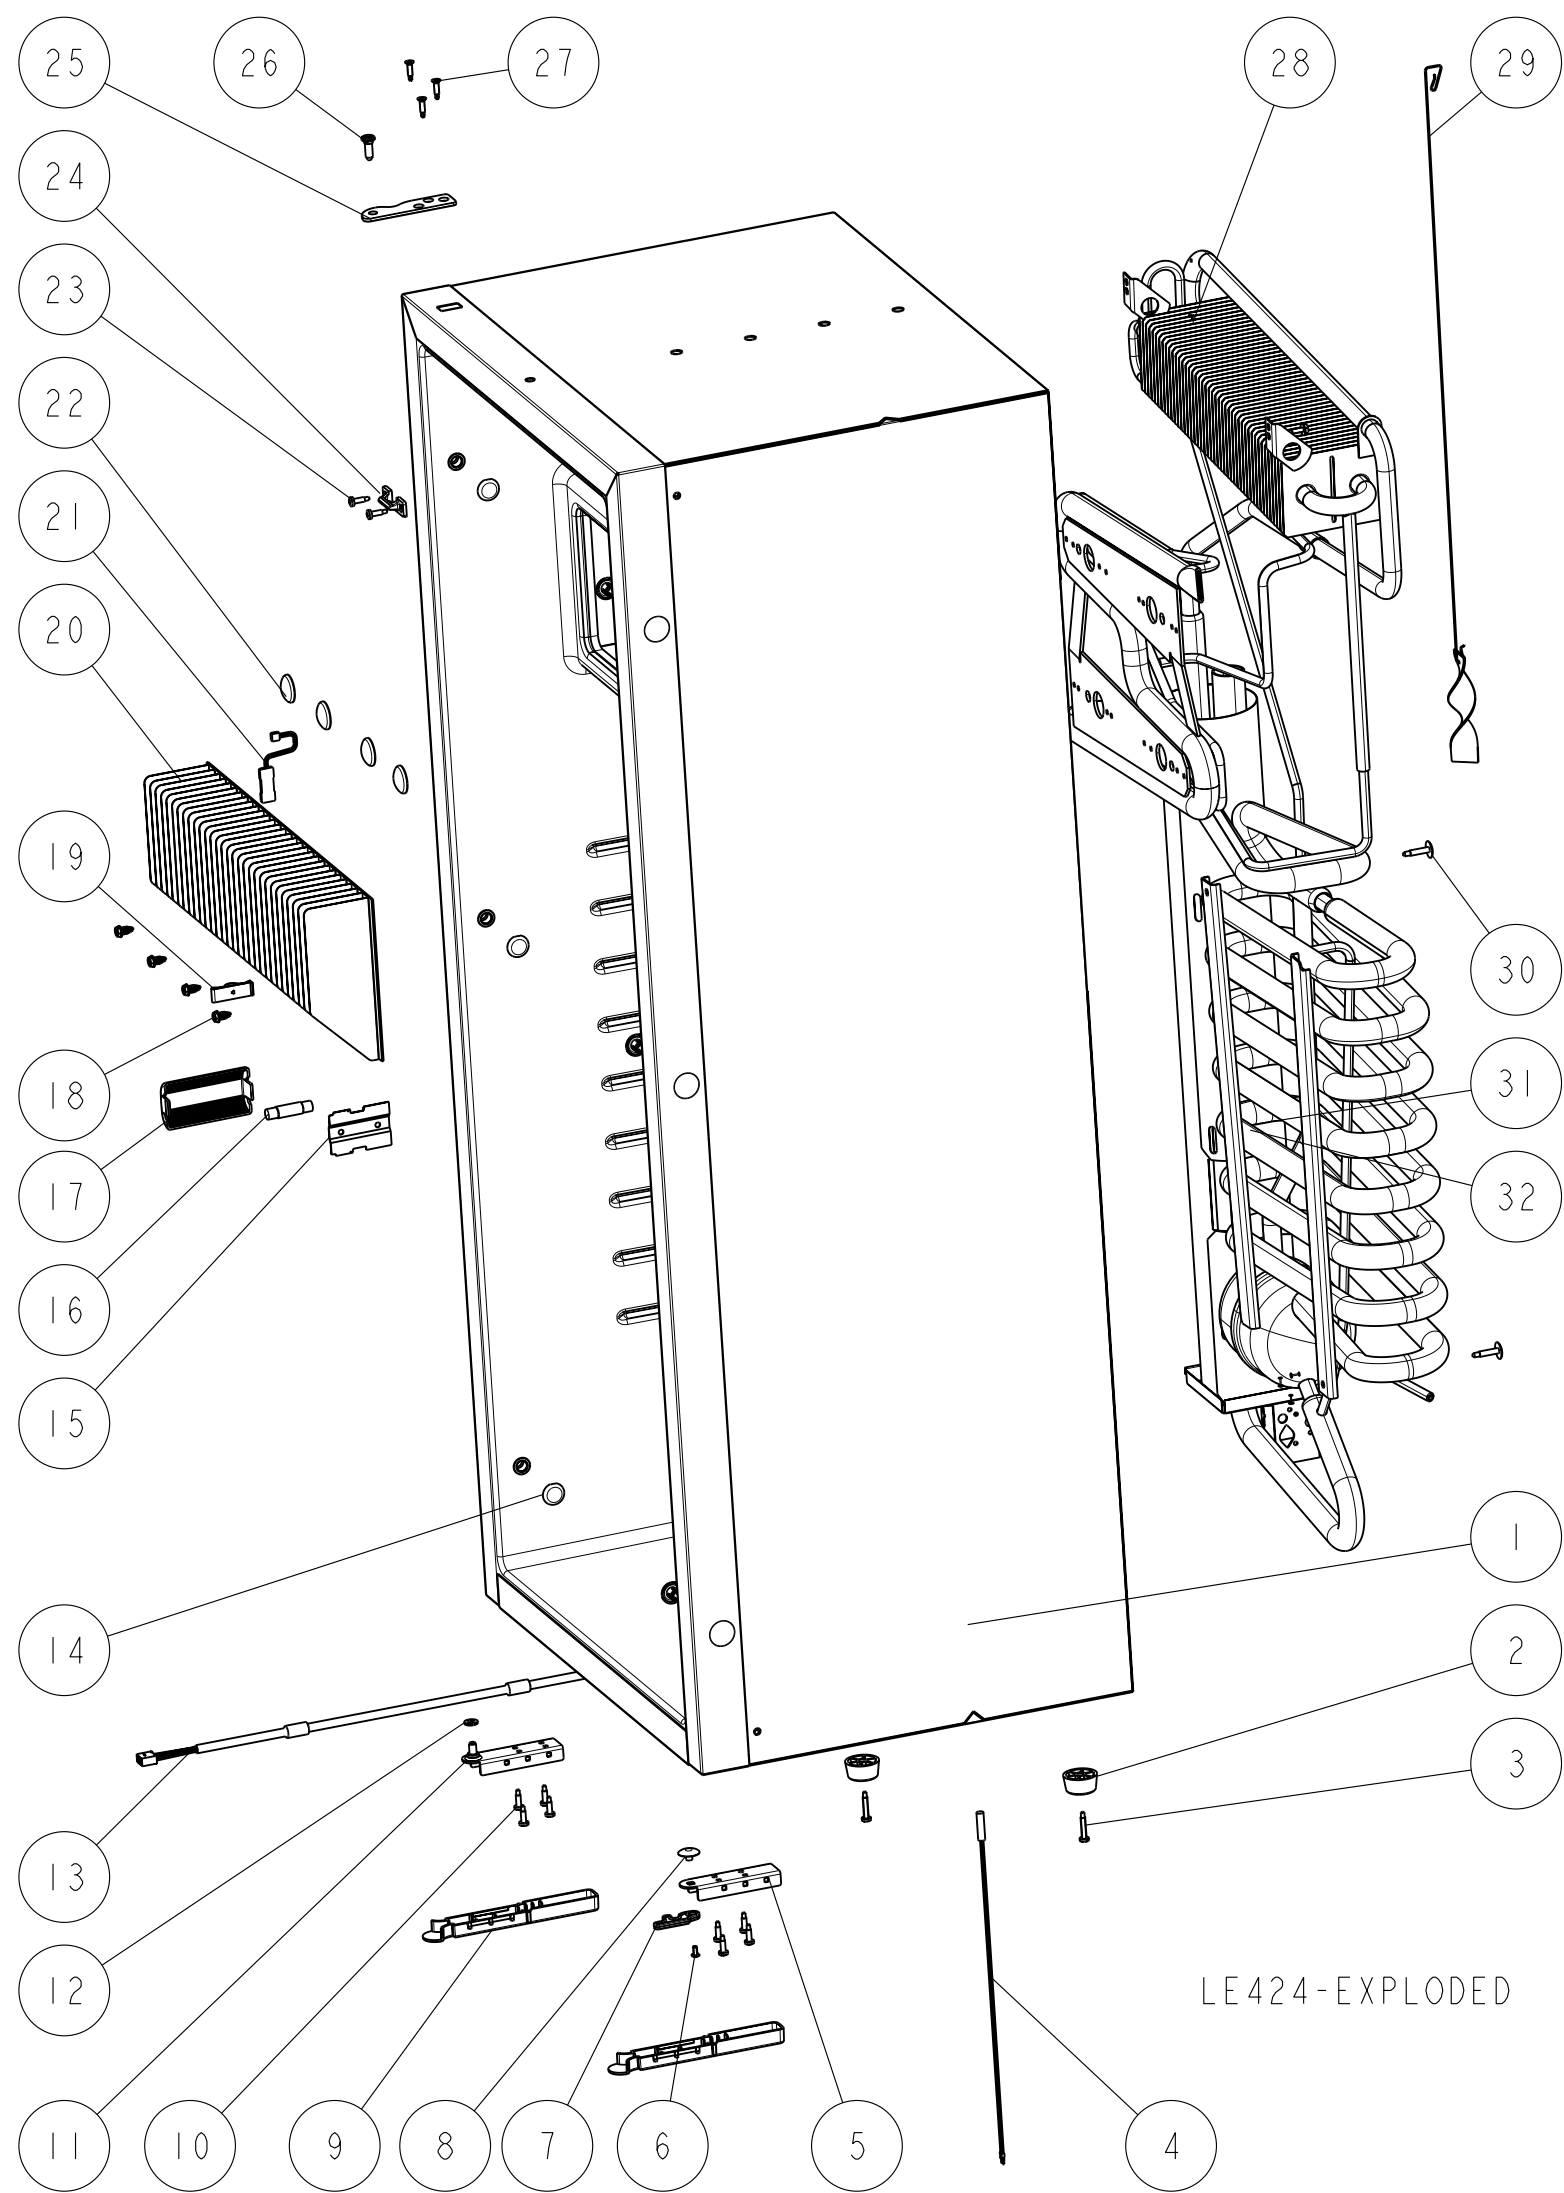

LE 424-EXPLODED

Cabinet and cooling unit N180 (LE424)

Single spare part number

Assembly spare part number

1	Cabinet		
2	Foot (2x)		
3	Screw (2x)		
4	Interior light switch	629722	
5	Latch plate bottom		
6	Screw		629721
7	Latch bottom		
8	Ramp up		
9	Hinge cap (2x)		
10	Screw (8x)		
11	Hinge plate bottom		
12	Washer		
13	Cable flexible	629723	
14	Cap (2x)	62362208	
15	Light bracket		
16	Interior light bulb	624003	
17	Interior light cover	624002	
18	Screw(4x)		
19	Fin clip	623059	
20	Fin Drain plate		631190
21	Thermistor	623077	
22	Cap freezer bolt (12x)	62447908	
23	Screw (4x)		
24	Strike plate (2x)		
25	Hinge plate		
26	Hinge pin top/washer		
27	Screws (3x)		
28	Cooling unit		
29	Heat diffuser		
30	Screw (2x)		
31	Heater AC	626992	
	Heater DC (produced between April '06 - December 4th '07)	626993	
32	Heater DC (produced between December 5th '07 - March 16th '08)	631751	
	Heater DC (produced as from March 17th '08)	631752