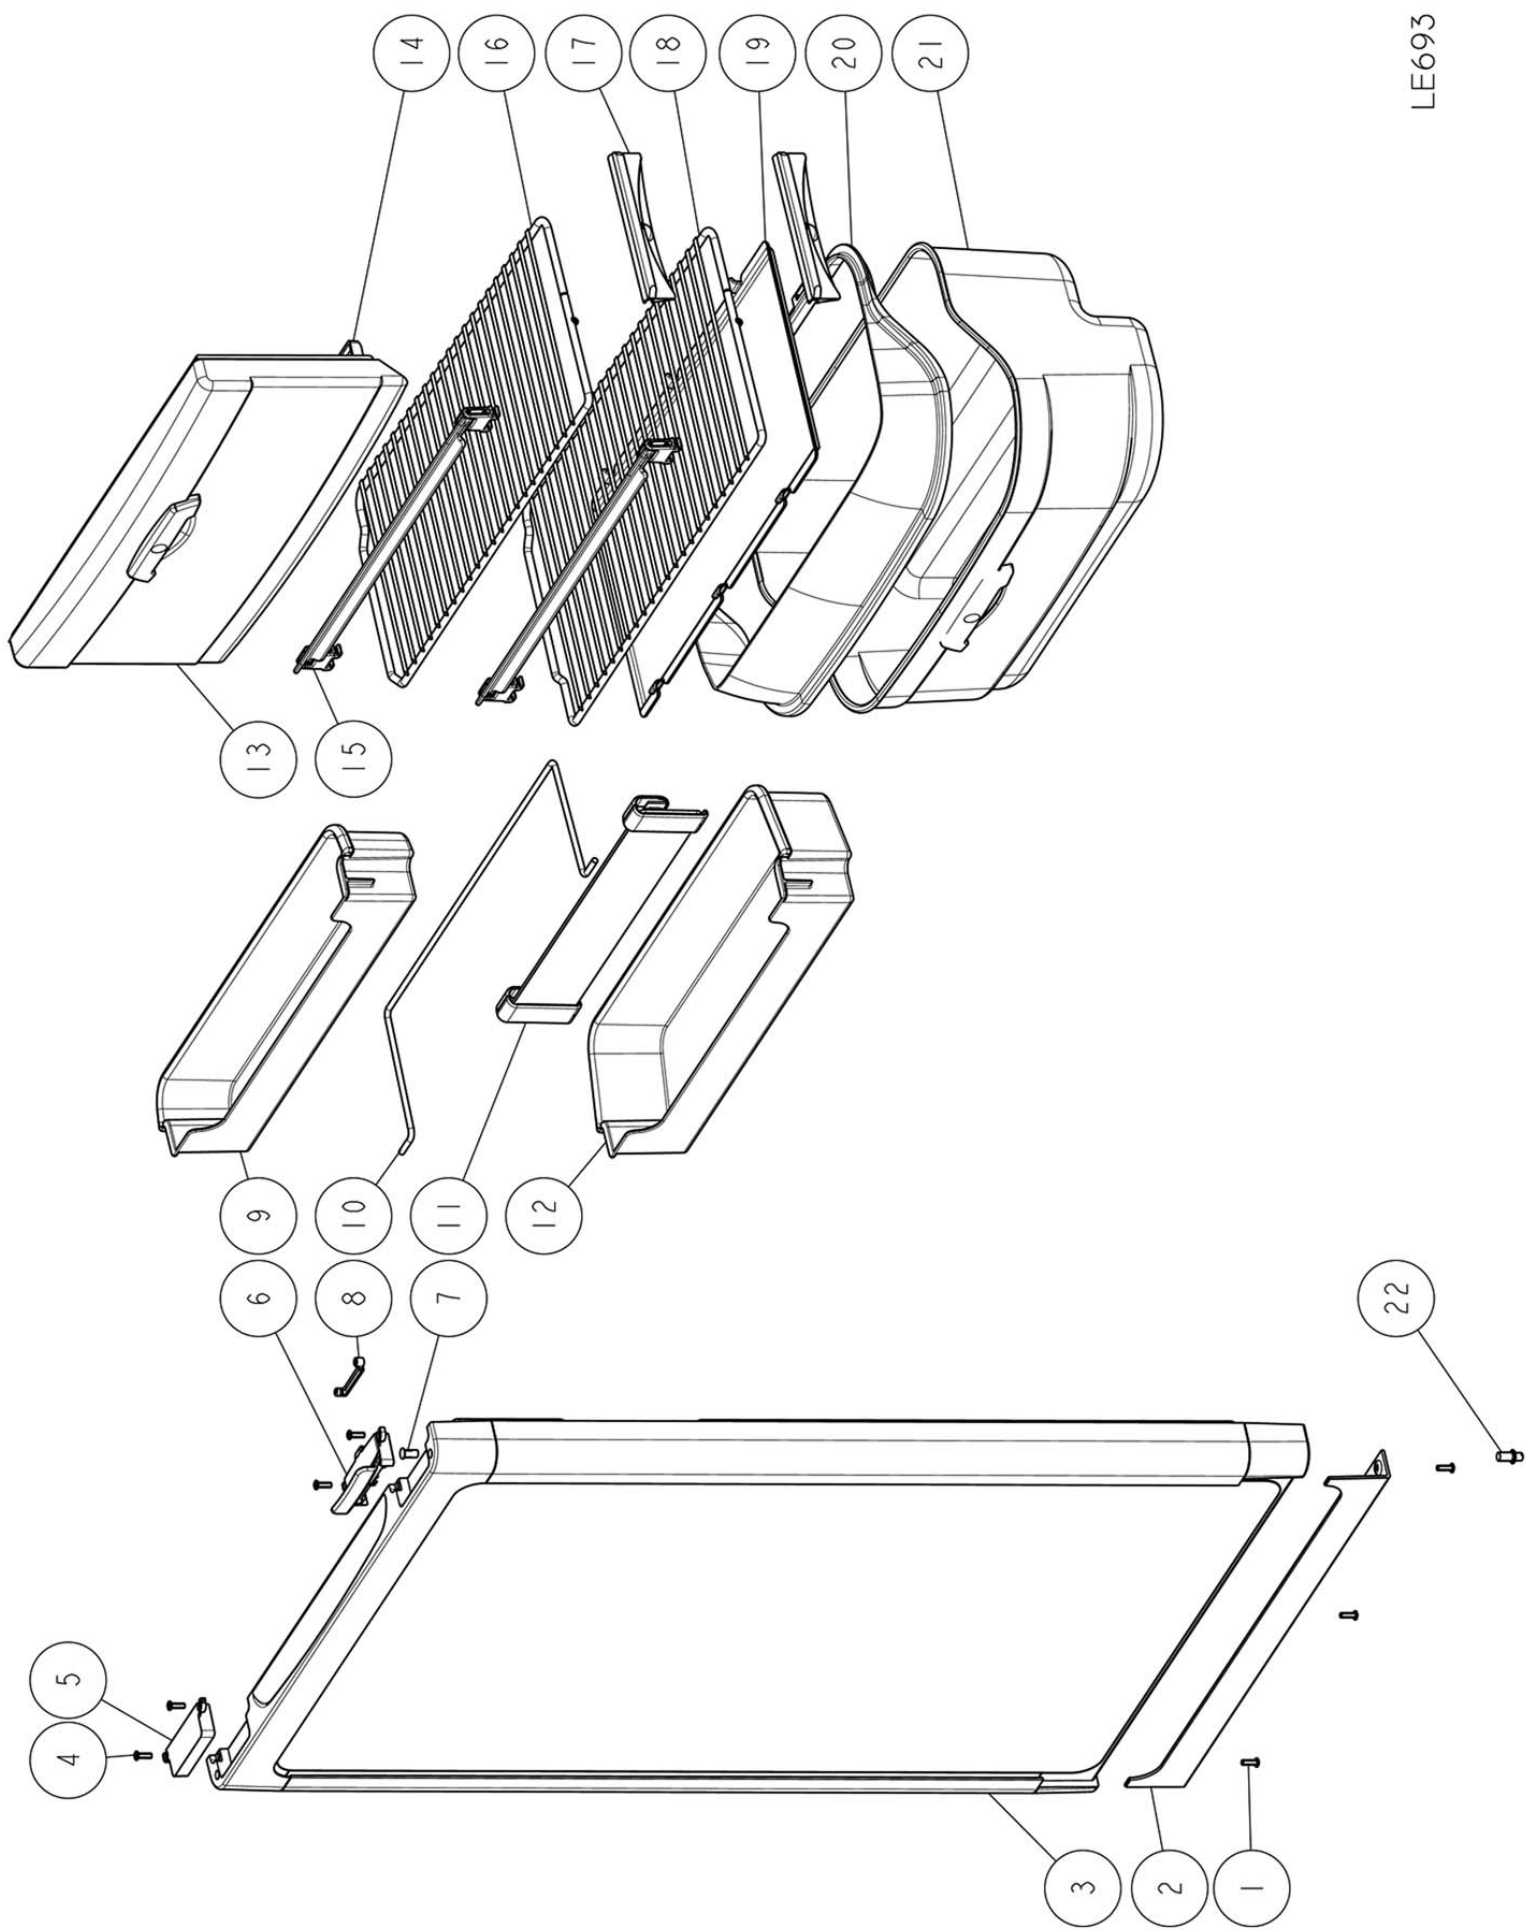

LE693

Door & Cabinet Interior N108 (LE693)

Single spare part number

Assembly spare part number

1	Screw (3x)		
2	Panel retainer		
3	Door flat low 525	628157R	
	Door flat high 525	625573R	
4	Screw (2x)		
5	Pocket cover		
6	Latch		62698507 (Doesn't include Hinge hole plug)
7	Hinge hole plug		
8	Storage strap	62467907 (2x)	
9	Doorbin	62304908	
10	Bottle retainer		62304212
11	Strap bumper (2x) Strap clip (2x)		
12	Doorbin	62402408	
13	Freezer door		62304308
14	Hinge freezer door (2x)s	62468008	
15	Shelf food retainer	62445708	
16	Shelf	62305108	
17	Clip shelf large	62362508	
18	Shelf	62664308	
19	Shelf tray insert	62664212	
20	Top cover	62664112	
21	Vegetable bin	623617	
22	Latch pin lower