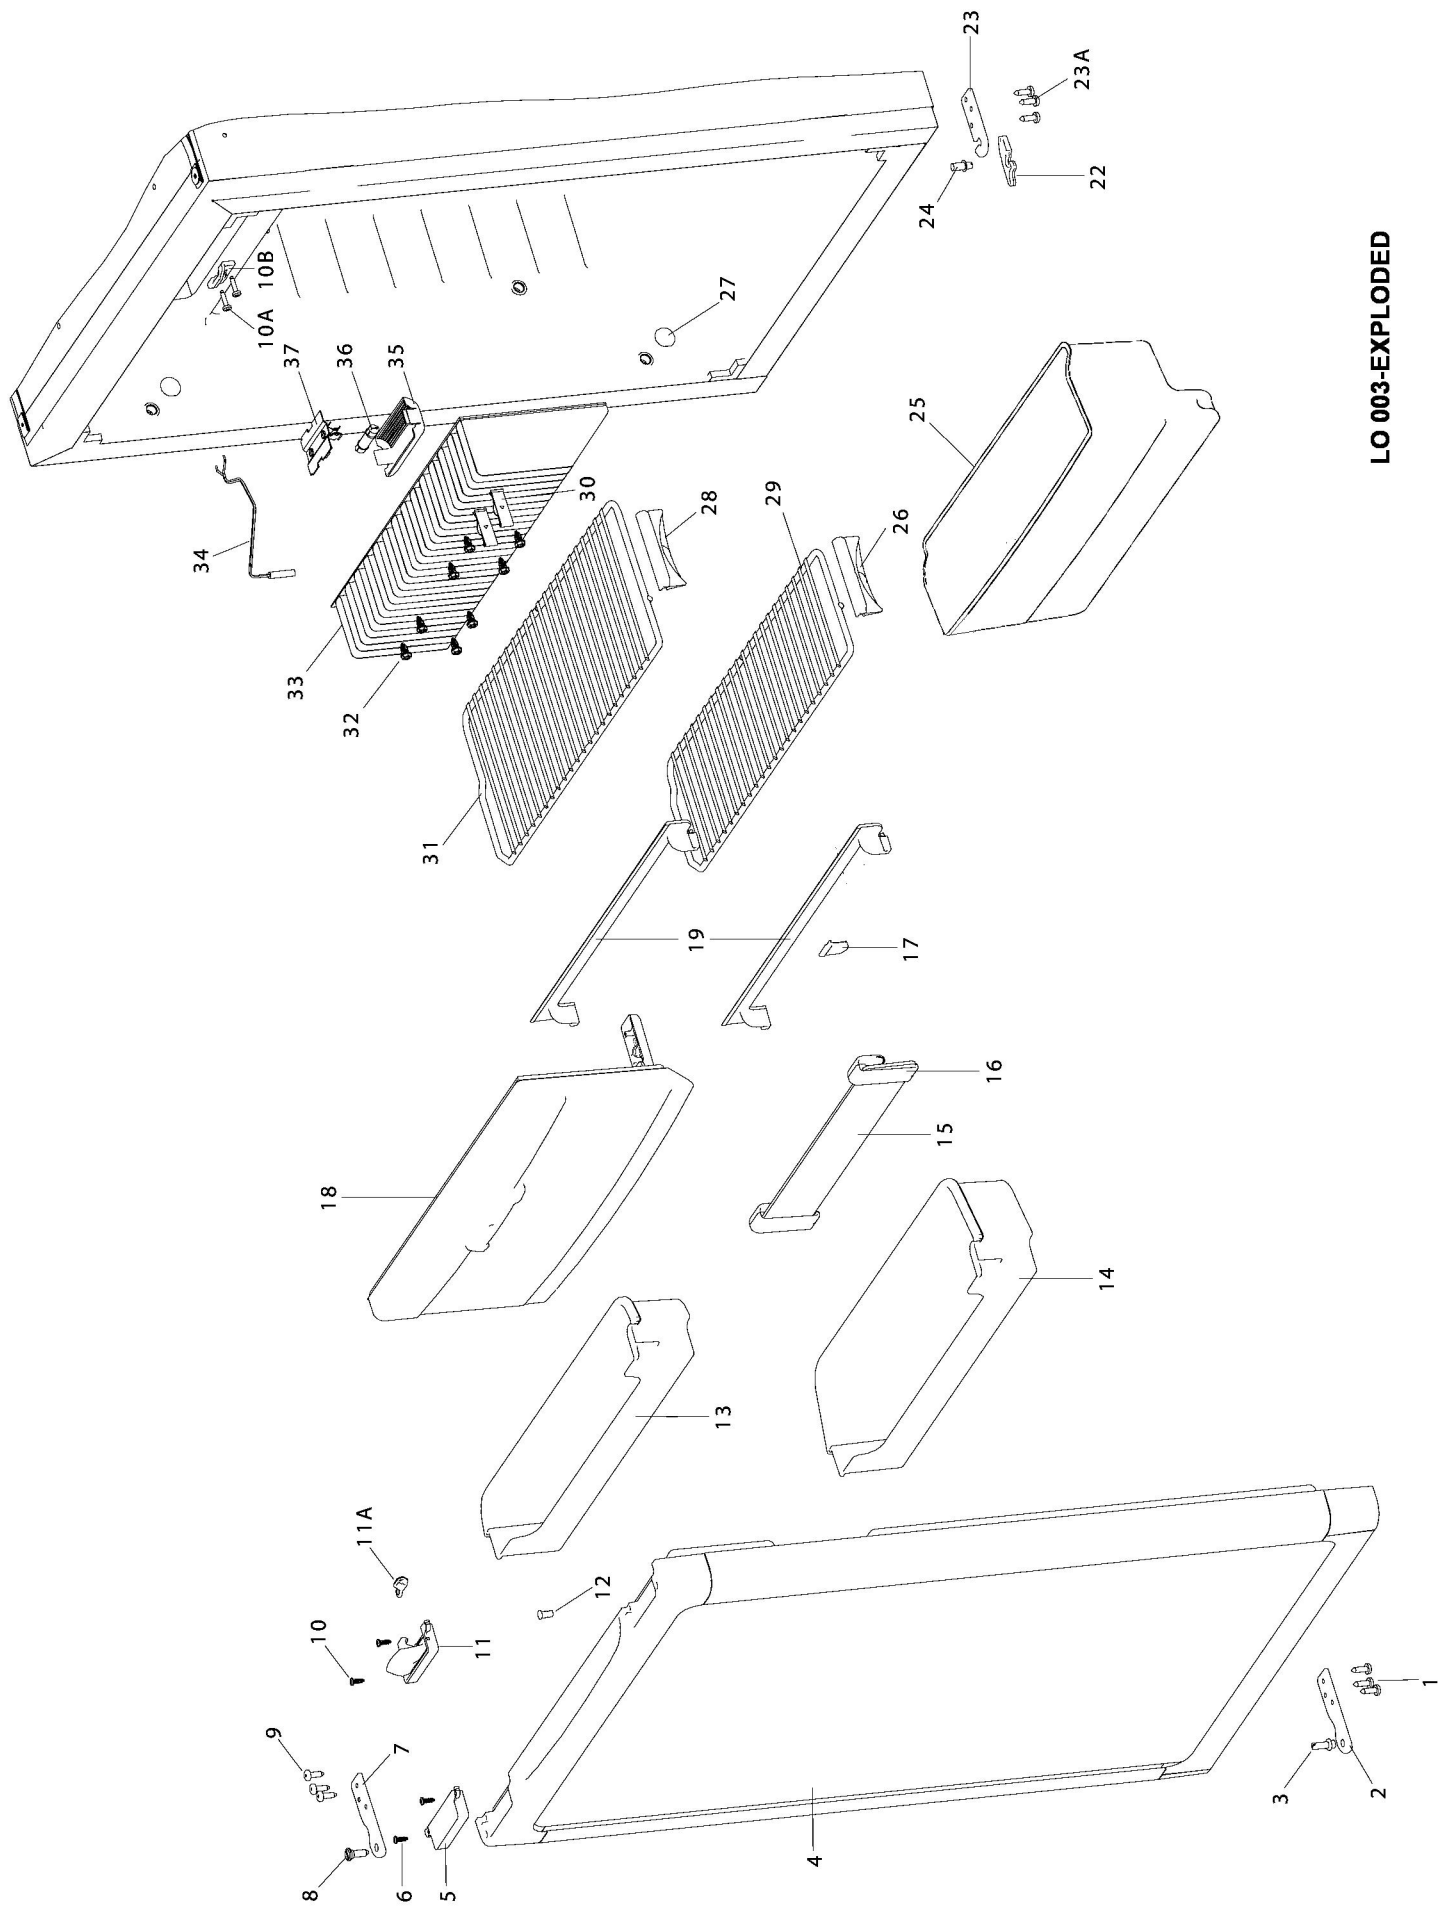

LO 003-EXPLODED

Door & Cabinet Interior N80 (LO 003)

	Single spare part number	Assembly spare part number	
1	Screw (3x)		
2	Hinge plate		
3	Hinge pin bottom/washer		
4	Door flat low 486	625555R	
5	Pocket cover		
6	Screw (2x)		
7	Hinge plate		
8	Hinge pin top/washer		
9	Screw (3x)		
10	Screw (2x)	62302407	
10A	Screw (2x)		
10B	Strike Plate		
11	Latch		
11A	Storage strap	62467907/-90 (2x)	
12	Hinge hole plug		
13	Doorbin	62304008	
14	Doorbin	62402308	
15	Bottle retainer	62304212	
16	Strap bumper (2x)		
17	Strap clip (2x)		
18	Freezer door	62303608	
	Hinge freezer door (2x)		62468008
19	Shelf food retainer	62445608	
22	Latch bottom*	62400127	
23	Bottom latch plate*		
23A	Screw* (3x)		
24	Latch pin lower*		
25	Vegetable bin	62303912	
26	Clip shelf small	62362608	
27	Cap (2x)	62362208	
28	Clip shelf large	62362508	
29	Shelf	62303708	
30	Fin clip (6x)	623023	
31	Shelf	62303808	
32	Screw (8x)		
33	Fin		
34	Interior light switch*	62301808	
35	Interior light cover*	624002	
36	Interior light bulb*	624003	
37	Light bracket		

* **Not in all models**