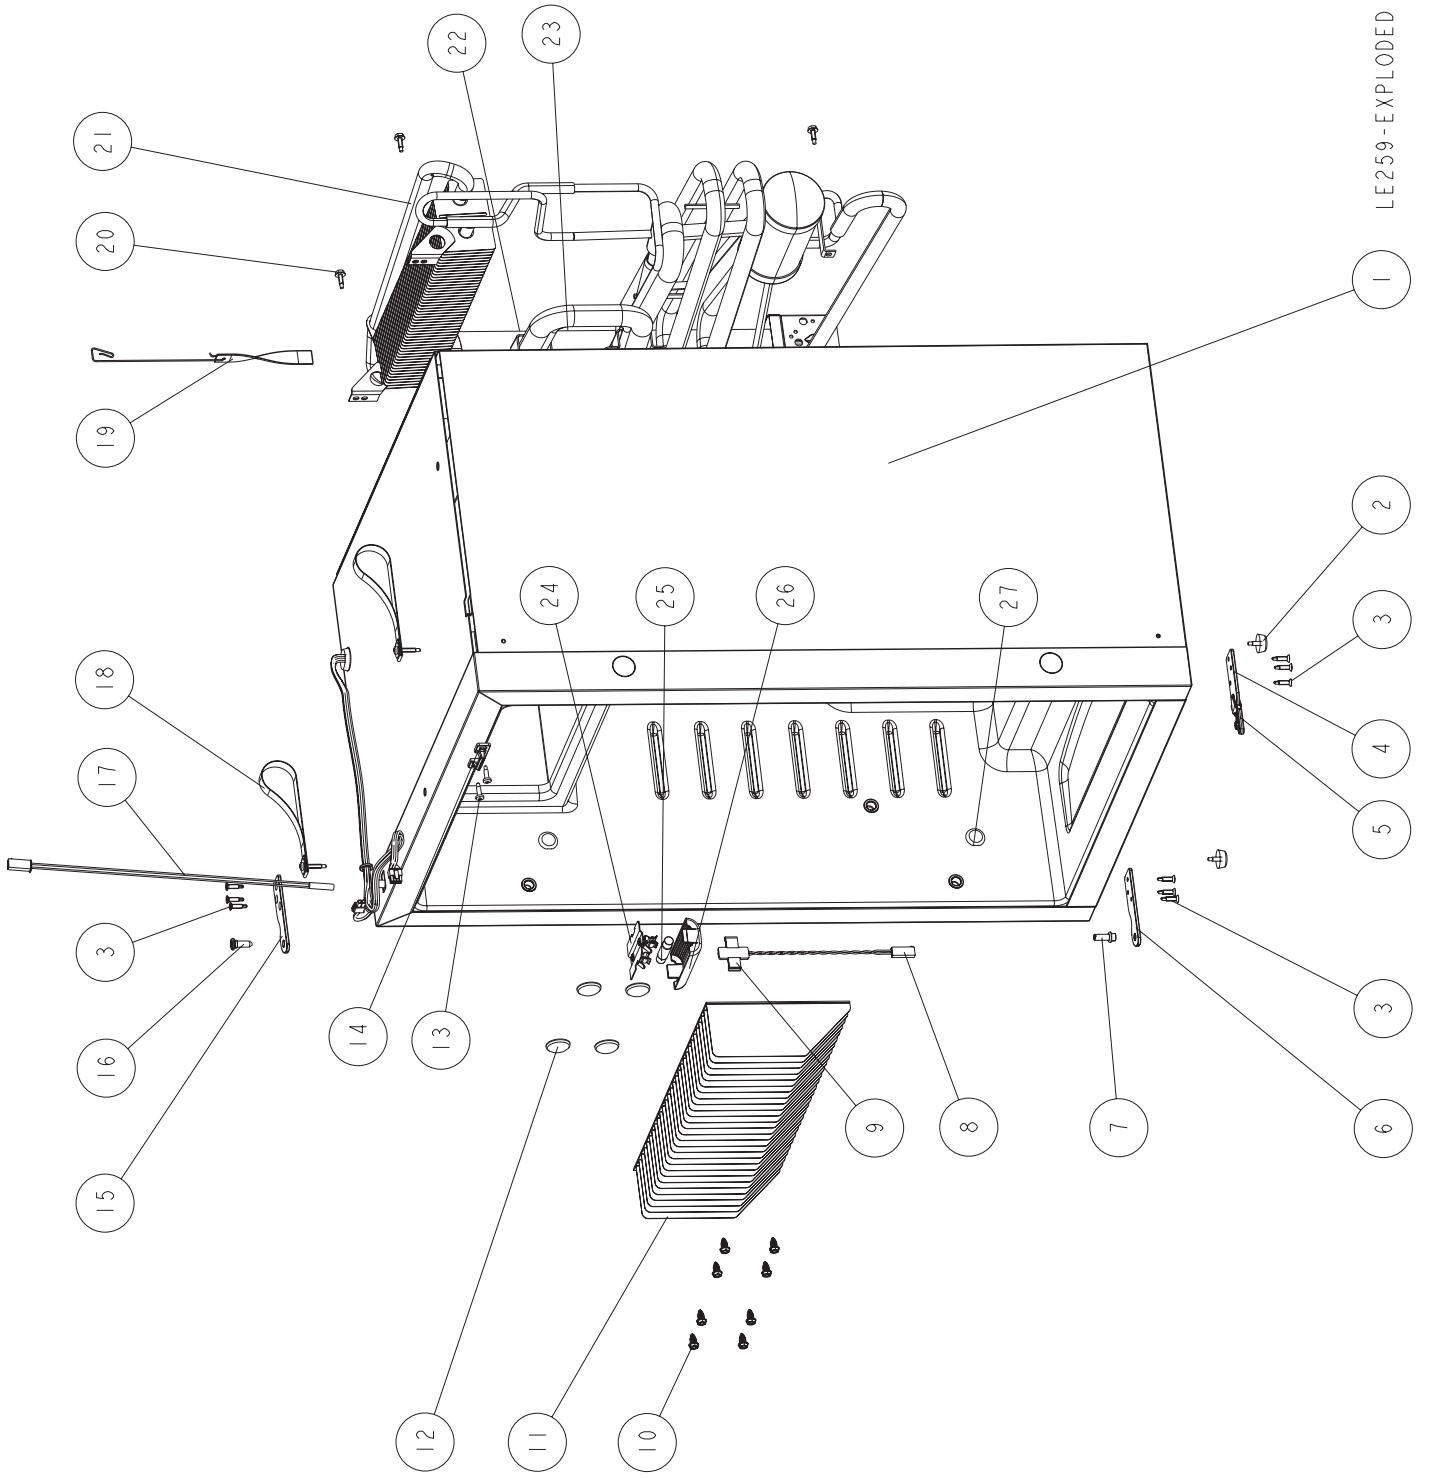

LE259 - EXPLODED

Cabinet and cooling unit N109 (LE259)

	Single spare part number	Assembly spare part number
1	Cabinet	
2	Foot (2x)	
3	Screw* (9x)	
4	Bottom latch plate*	
5	Latch bottom*	62400127
6	Hinge plate	
7	Hinge pin bottom/washer	
8	Thermistor	623077
9	Fin clip	623059
10	Screw (8x)	
11	Fin	
12	Cap freezer bolt (12x)	62447908
13	Screw (2x)	
14	Strike plate	
15	Hinge plate	
16	Hinge pin top/washer	
17	Interior light switch	623061
18	Strap (2x)	
19	Heat diffuser	
20	Screw (2x)	
21	Cooling unit	
22	Heater AC	626994
23	Heater DC	626995
24	Light bracket	
25	Interior light bulb	624003
26	Interior light cover	624002
27	Cap (2x)	62362208
*	Not for all models