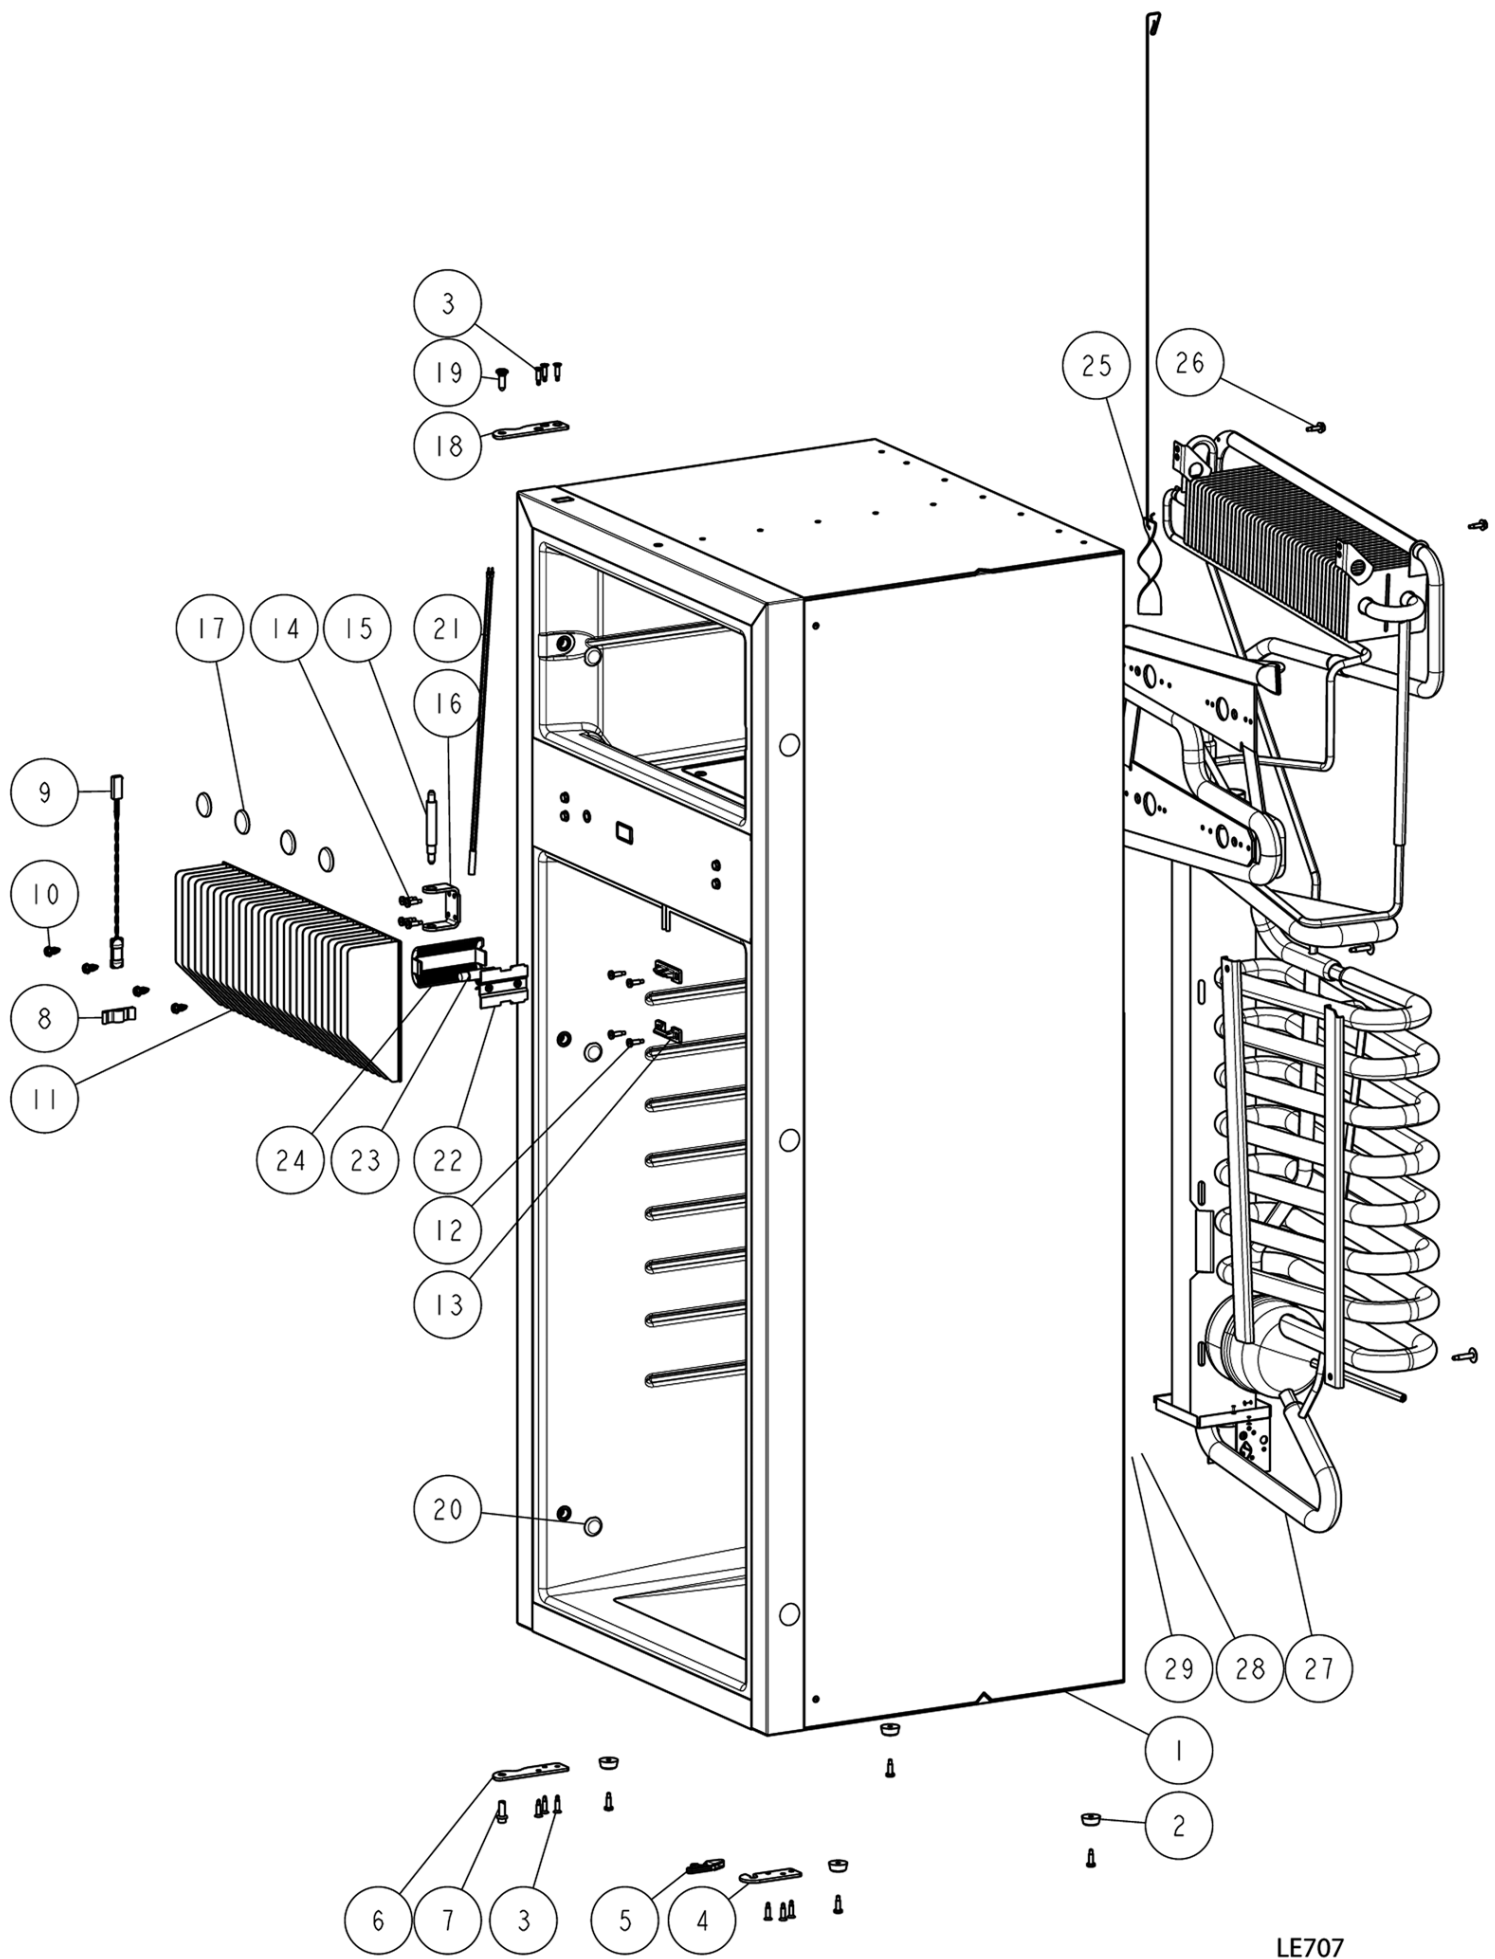

LE707

Cabinet and cooling unit N175 (LE707)

Single spare part number

Assembly spare part number

1	Cabinet		
2	Foot (4x)		
3	Screw* (9x)		
4	Bottom latch plate*		
5	Latch bottom*	62400127	
6	Hinge plate		
7	Hinge pin bottom/washer		
8	Fin clip	623059	
9	Thermistor	623077	
10	Screw (4x)		
11	Fin Drain plate		631190
12	Screw (4x)		
13	Strike plate (2x)		
14	Screw (4x)		
15	Hinge center pin		
16	Hinge center bracket		
17	Cap freezer bolt (12x)	62447908	
18	Hinge plate		
19	Hinge pin top/washer		
20	Cap (2x)	62362208	
21	Interior light switch	623061	
22	Light bracket		
23	Interior light bulb	624003	
24	Interior light cover	624002	
25	Heat diffuser		
26	Screw (2x)		
27	Cooling unit		
28	Heater AC	626998	
	Heater DC (between May '05 - June '06)	626993	
29	Heater DC (between June '06- March '08)	631751	
	Heater DC (as from March '08)	631752	
30	Screw (2x)		

* **Not for all models**