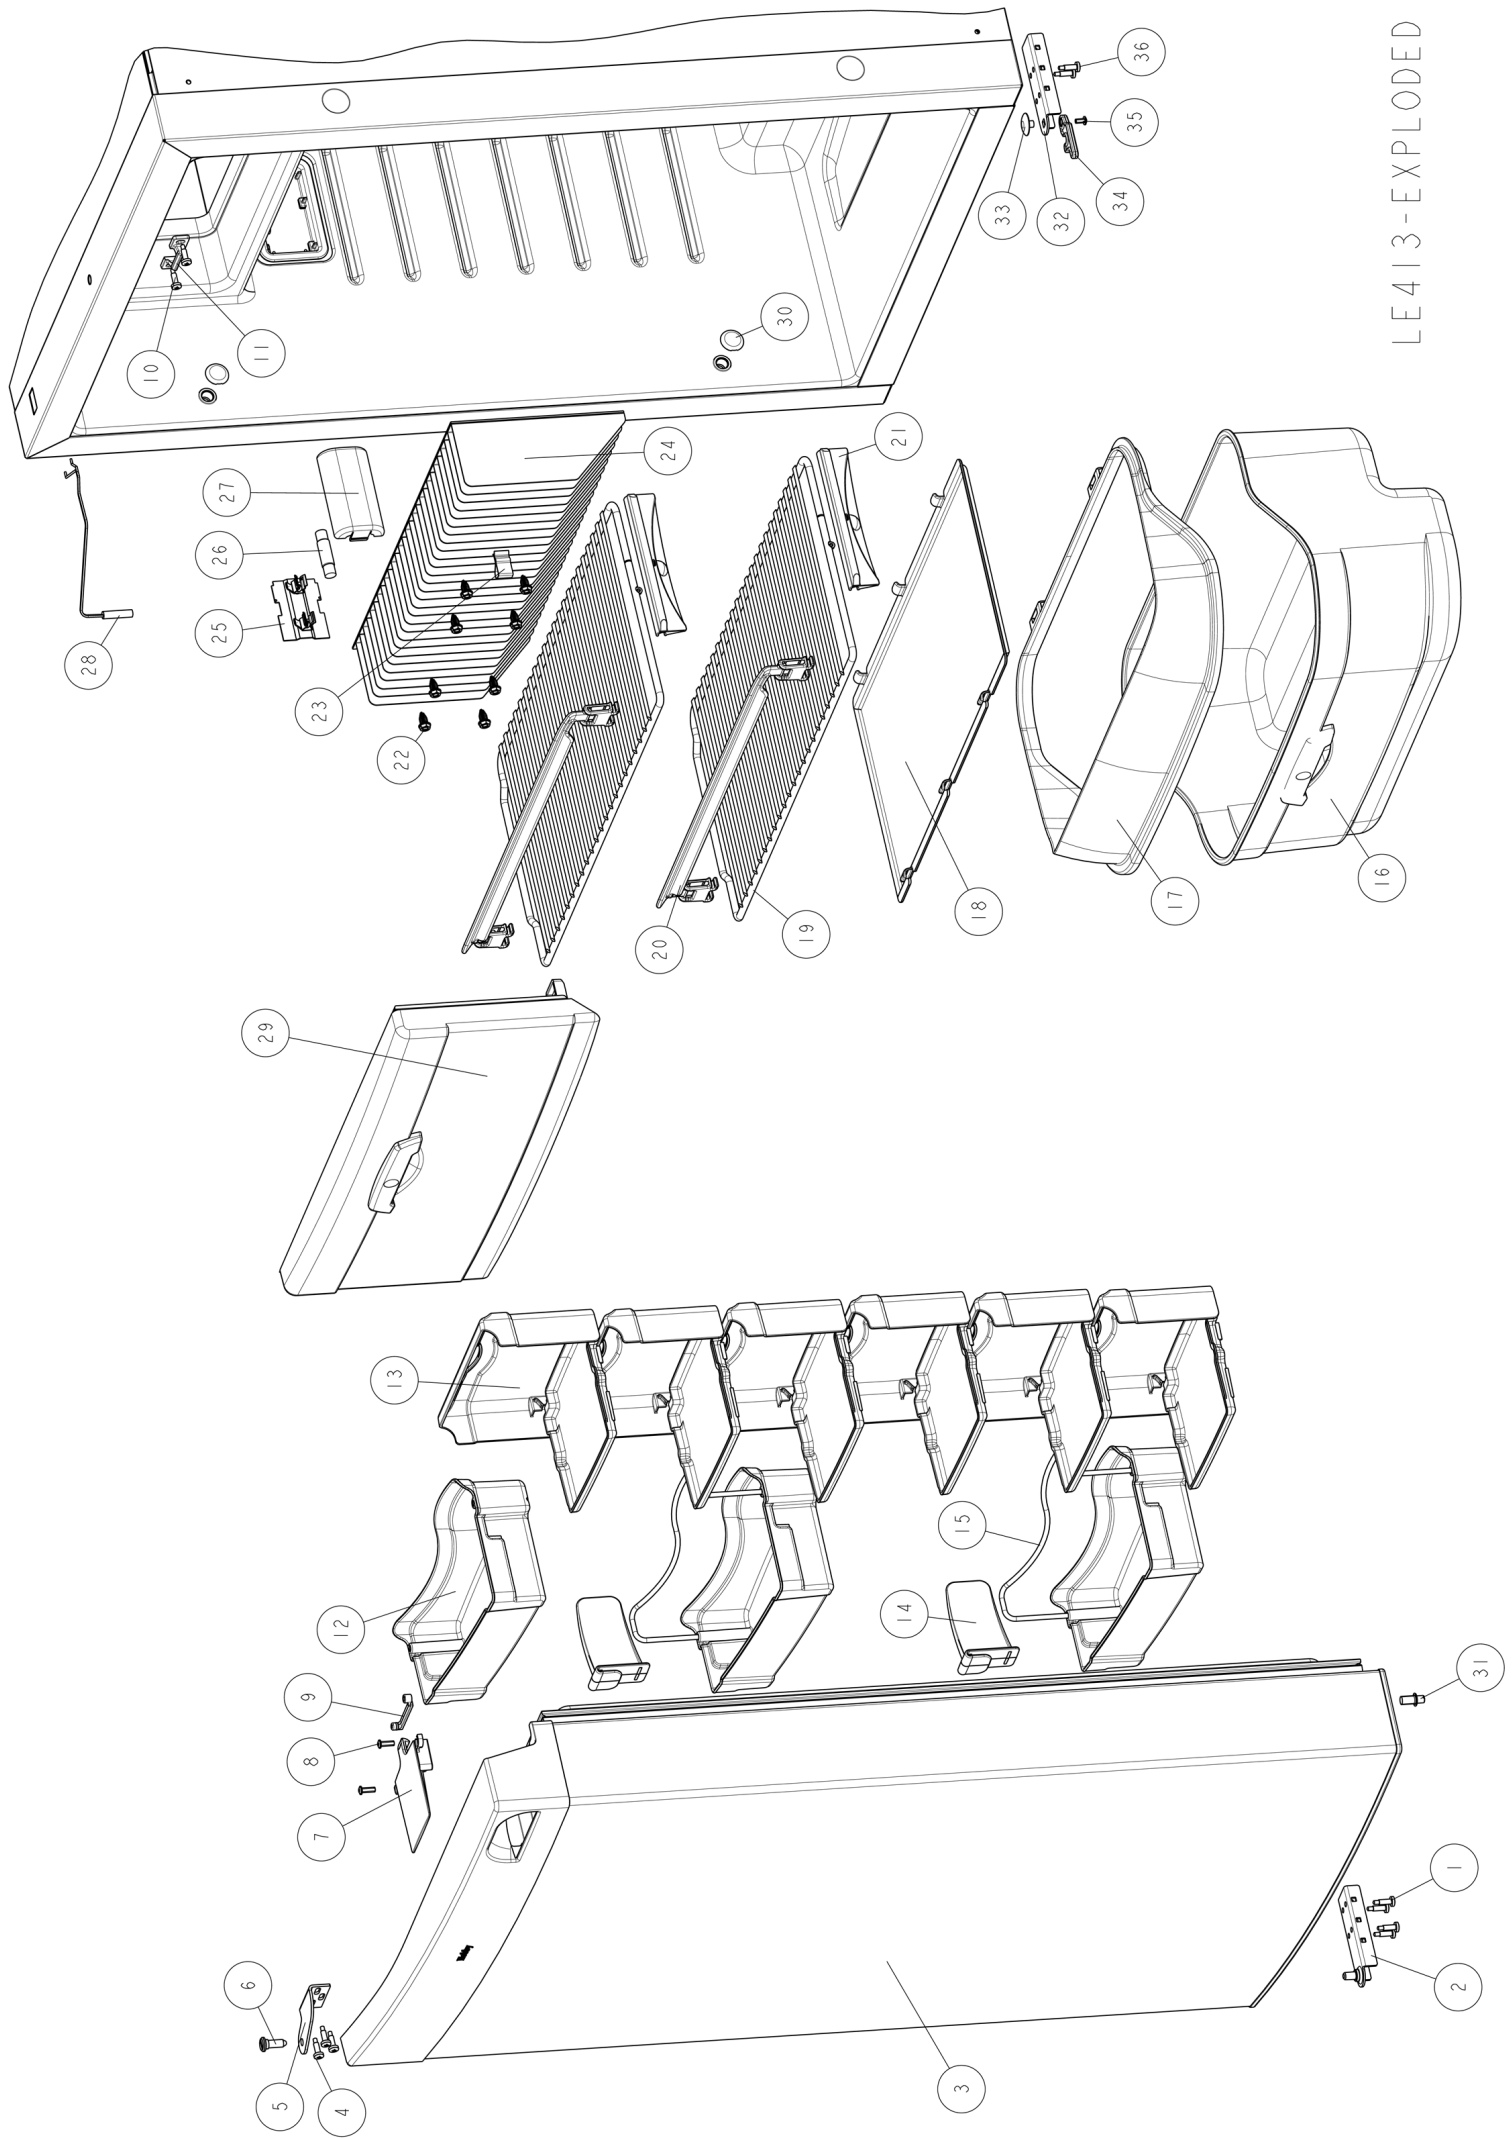

* **Not for all models**

LE693

Door & Cabinet Interior N108 (LE693)

Single spare part number

Assembly spare part number

1	Screw (3x)		
2	Panel retainer		
3	Door flat low 525	628157R	
	Door flat high 525	625573R	
4	Screw (2x)		
5	Pocket cover		
6	Latch		62698507 (Doesn't include Hinge hole plug)
7	Hinge hole plug		
8	Storage strap	62467907 (2x)	
9	Doorbin	62304908	
10	Bottle retainer		62304212
11	Strap bumper (2x) Strap clip (2x)		
12	Doorbin	62402408	
13	Freezer door		62304308
14	Hinge freezer door (2x)s	62468008	
15	Shelf food retainer	62445708	
16	Shelf	62305108	
17	Clip shelf large	62362508	
18	Shelf	62664308	
19	Shelf tray insert	62664212	
20	Top cover	62664112	
21	Vegetable bin	623617	
22	Latch pin lower		