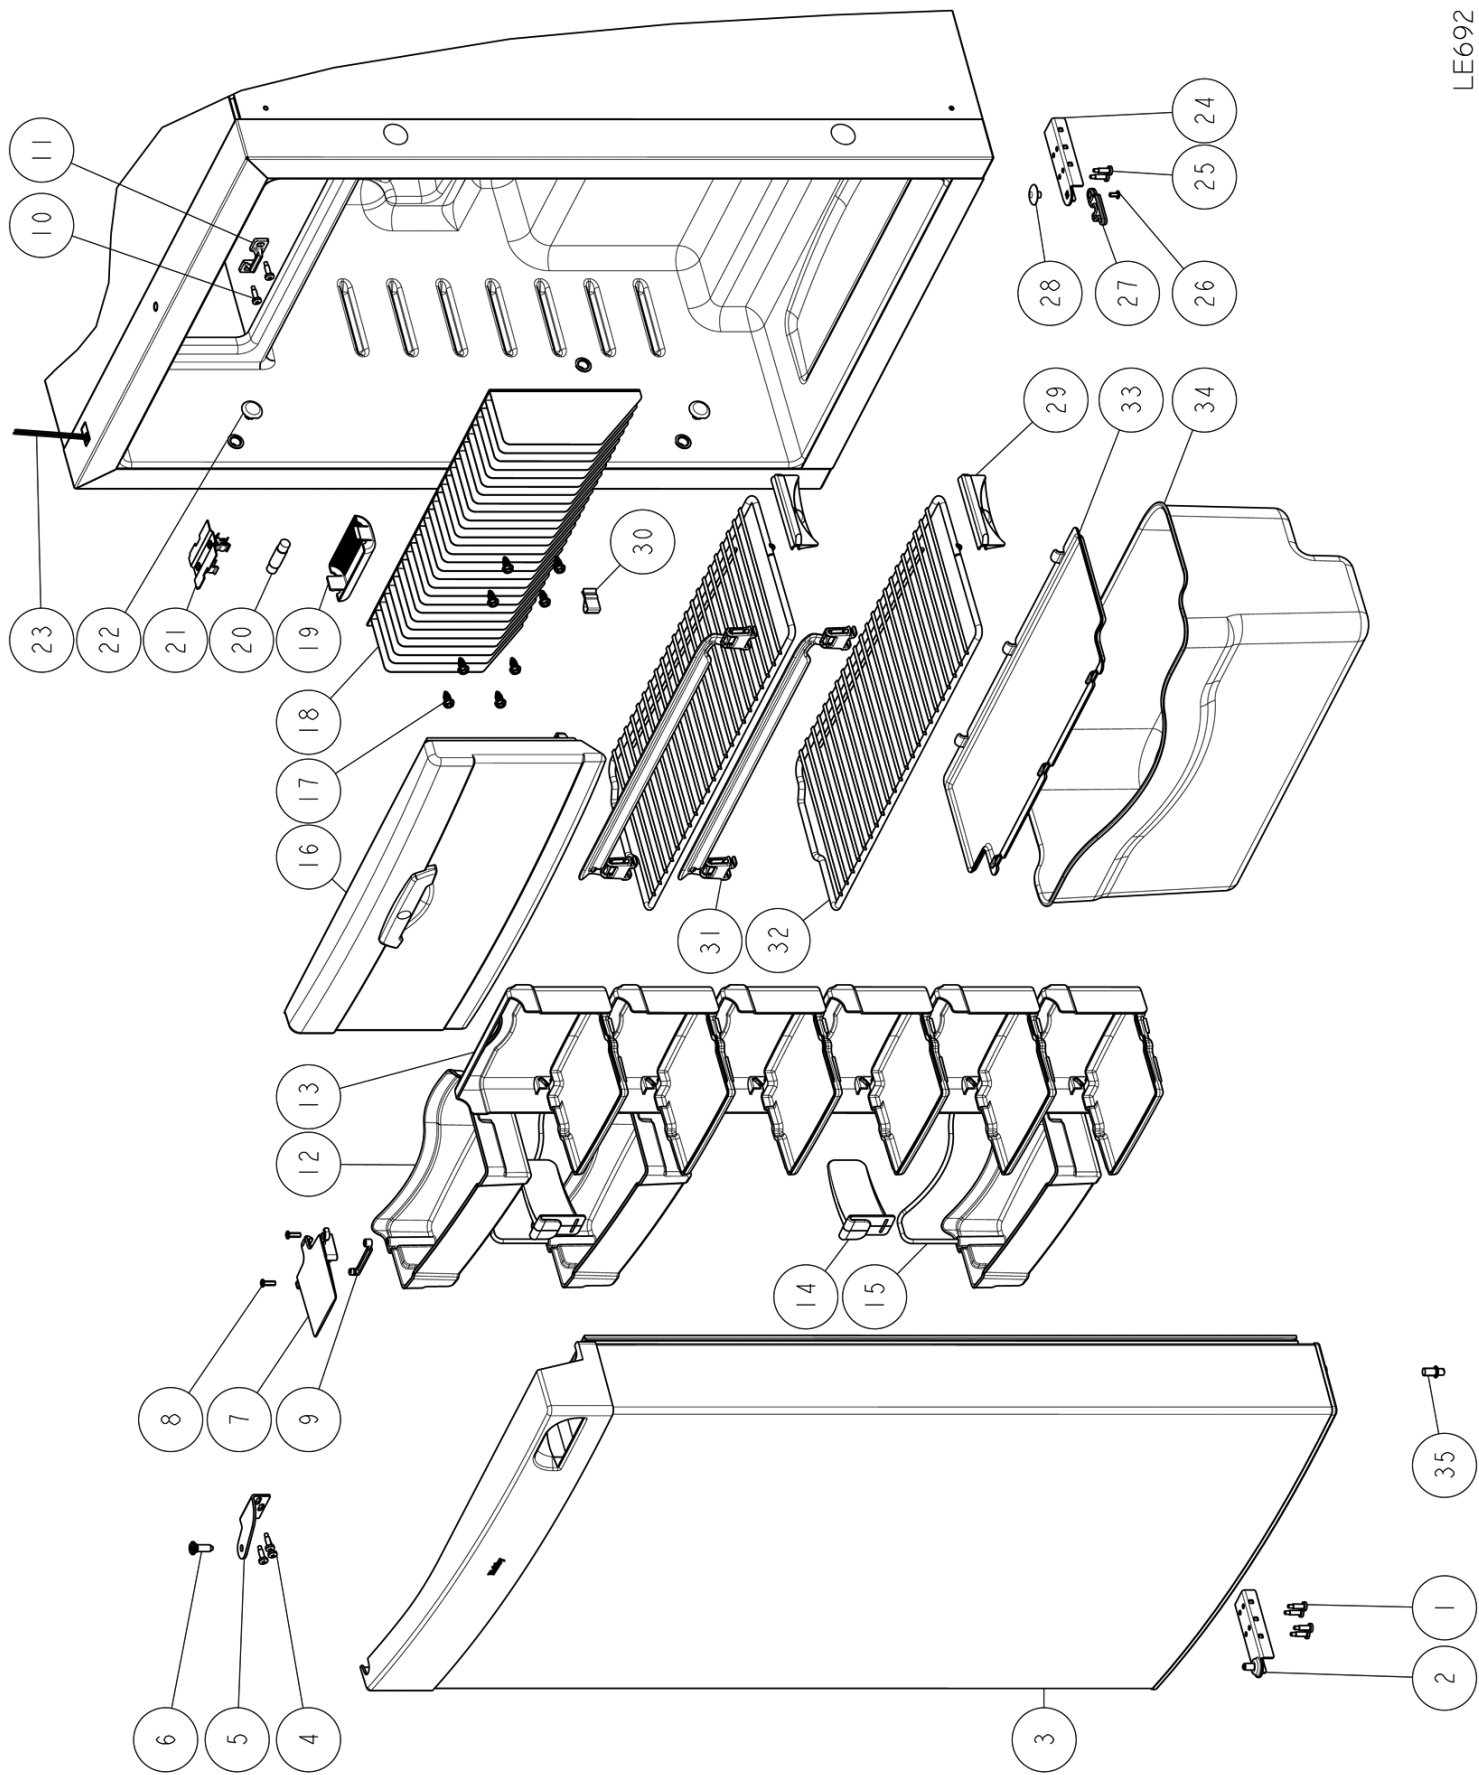

Door & Cabinet Interior N98 (LE692)

Single spare part number

Assembly spare part number

1	Screw (4x)		
2	Hinge bottom		
3	Door Mollebusch	629169R	
	Door Vermont Ahorn	629198R	
	Door Elsass Kirschbaum	629199R	
	Door Bodensee Ahorn	629200R	
4	Screw (3x)		
5	Hinge top		
6	Hinge pin top/washer		
7	Latch V3		
8	Screw (2x)		62974490
9	Storage strap	62698607 (Light grey) 62698690 (Dark Grey)	2x
10	Screw (2x)		
11	Strike plate		
12	Doorbin	62974512	
13	Doorbin	62974712	
14	Bottle Retainer	62698912	
15	Rail (2x)		
16	Freezer Door		62304308
	Hinge Freezer Door (2x)	62468008	
17	Screw (8x)		
18	Fin		
19	Interior light switch	624002	
20	Interior light cover	624003	
21	Light bracket		
22	Cap (2x)	62362208	
23	Interior light switch	62301808	
24	Bottom latch plate		
25	Screw (3x)		
26	Screw		
27	Latch bottom	62400127	
28	Ramp up		
29	Clip shelf small	62362608	
30	Fin clip (6x)	623023	
31	Shelf food retainer	62445708	
32	Shelf	63173808	
33	Shelf tray insert	63173912	
34	Vegetable bin	63174012	
35	Latch pin lower