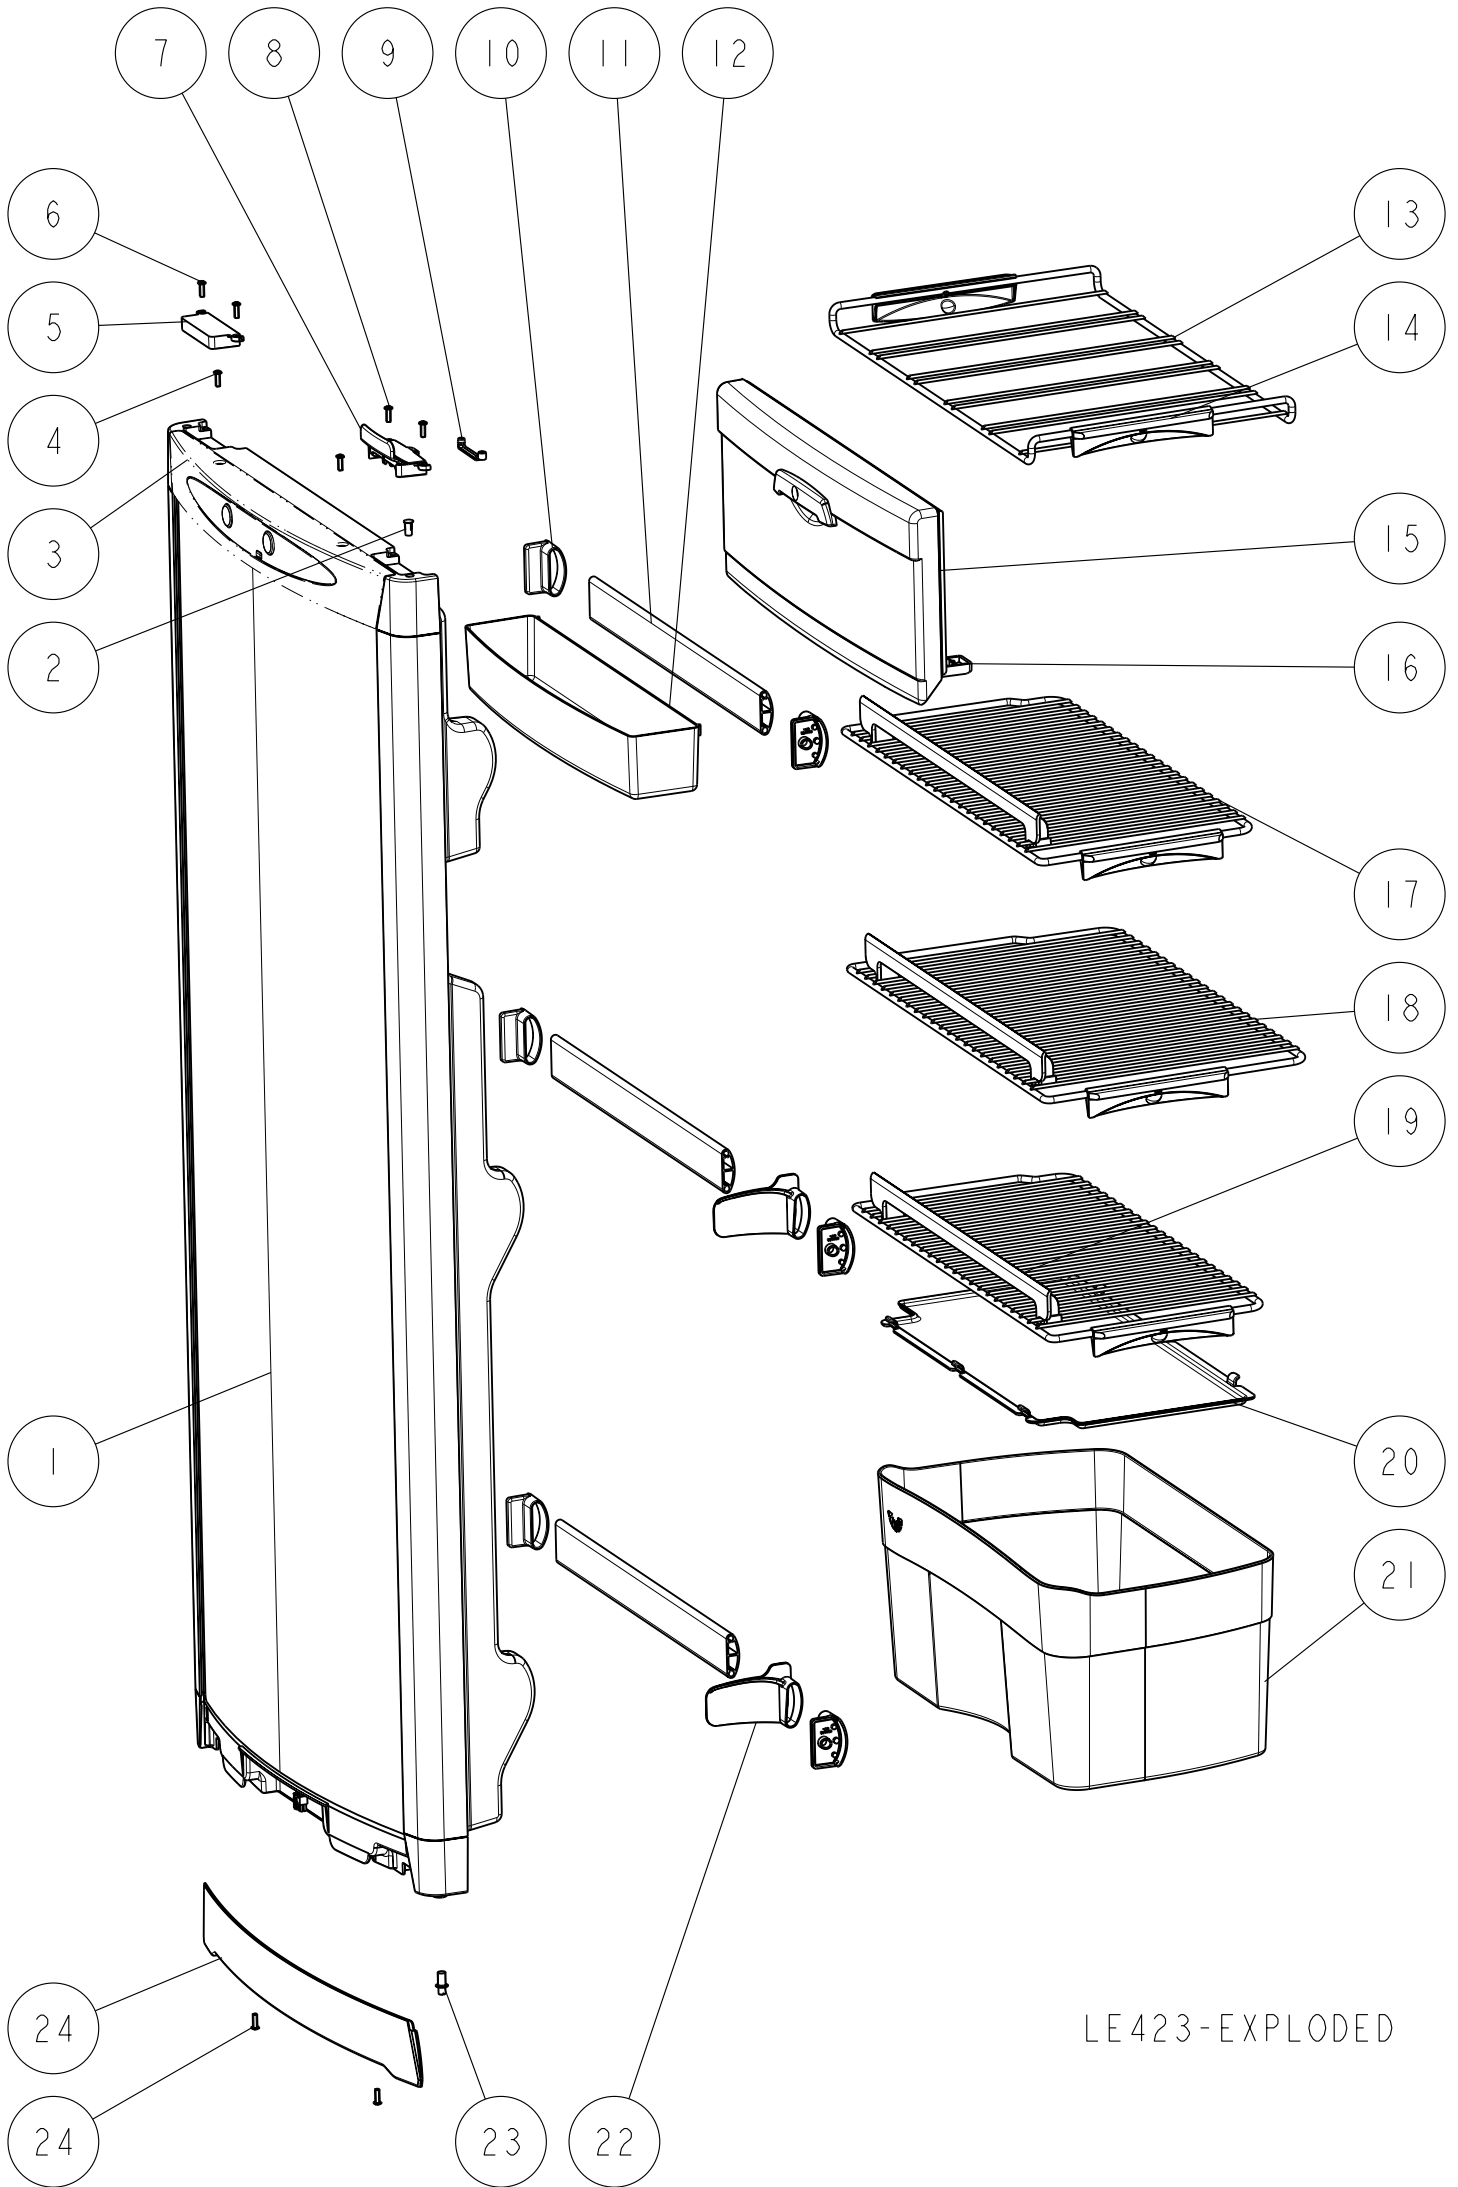

* **Not for all models**

Door and cabinet interior N175 (LE694)

Single spare part number

Assembly spare part number

1	Bottom latch pin		
2	Screw (3x)		
3	Panel retainer		
4	Door curved double cab.	62698207	
5	Hinge hole plug (2x)		
6	Latch V2 (2x)		62698507
7	Storage Strap (2x)	62698607	
8	Pocket cover (2x)		
9	Screw (8x)		
10	Door curved double fr.	62698307	
11	Panel retainer		
12	Screw (3x)		
13	Doorbin (2x)	62697612	
14	Doorbin (2x)	62697712	
15	Bottle retainer	62698912	
16	Shelf	63174108	
17	Shelf food retainer	62445708	
18	Shelf	63174208	
19	Shelf	63174308	
20	Clip shelf large (3x)	62362508	
21	Shelf	63174408	
22	Shelf tray insert	62698112	
23	Vegetable bin	63174508	