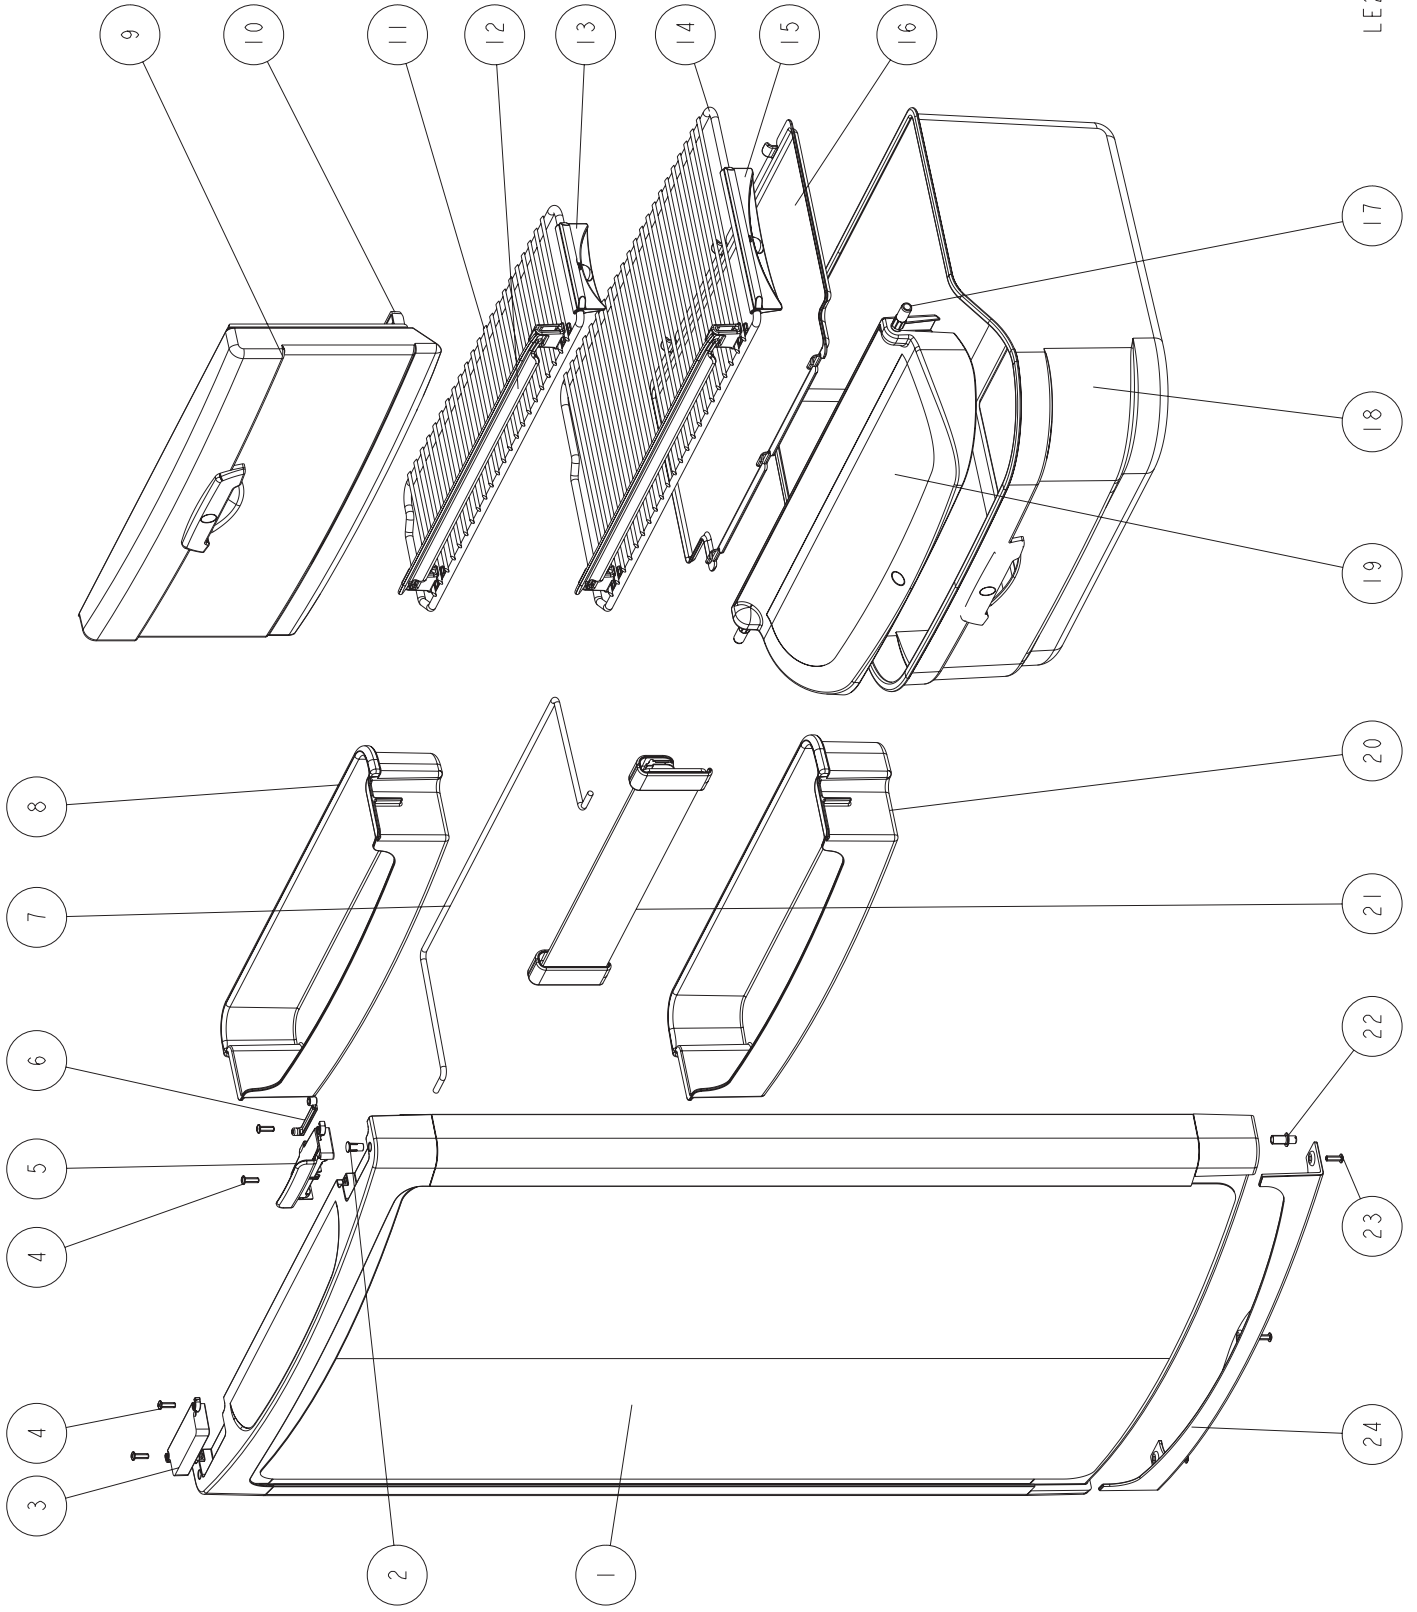

Door and cabinet interior N104-109 (LE292)

	Single spare part number	Assembly spare part number
1	Door curved low 525	62698407
2	Hinge hole plug	
3	Pocket cover	
4	Screw (4x)	
5	Latch	62698507
6	Storage strap	
7	Bottle retainer	
8	Doorbin	62402508
9	Freezer door	62304308
10	Hinge freezer door (2x)	
11	Shelf	62304708
12	Shelf food retainer (2x)	62445708
13	Clip shelf small	62362608
14	Shelf	62305508
15	Clip shelf large	62362508
16	Shelf tray insert	62363512
17	Hinge pin (2x)	
18	Vegetable bin	623618
19	Flip top cover	623615
20	Doorbin	62305312
21	Bottle retainer	62304212
22	Bottom latch pin*	
23	Screw (3x)	
24	Panel retainer	

* **Not for all models**