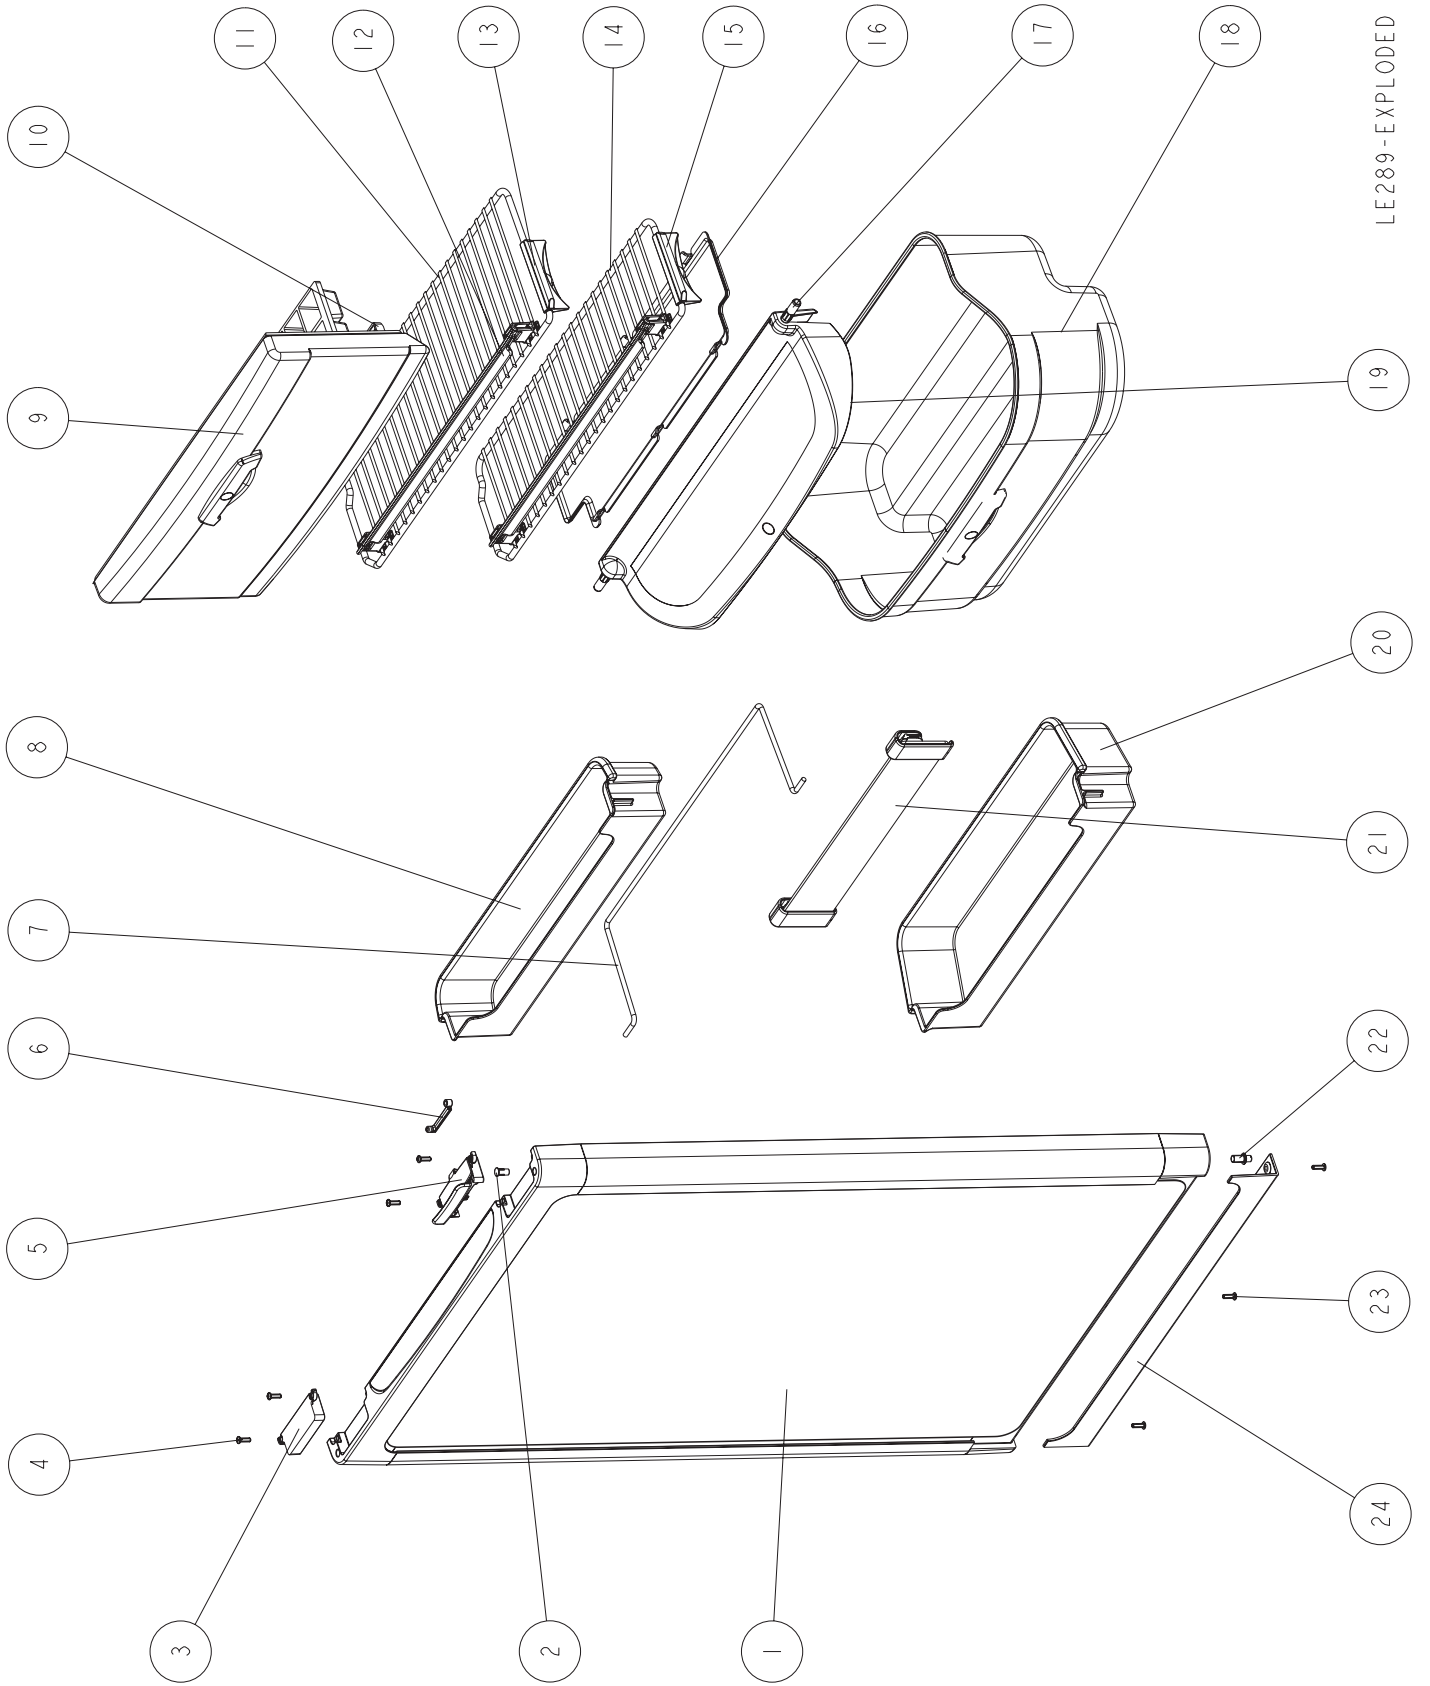

LE289 - EXPLODED

Door and cabinet interior N90 (LE289)

Single spare part number

Assembly spare part number

1	Door flat low 525	62509107	
2	Hinge hole plug		
3	Pocket cover		
4	Screw (4x)		
5	Latch V2		62698507
6	Storage strap V2	62695607	
7	Bottle retainer		
8	Doorbin	62304908	
9	Freezer door		62304308
10	Hinge freezer door (2x)	62468008	
11	Shelf	62304808	
12	Shelf food retainer (2x)	62445608	
13	Clip shelf large	62362508	
14	Shelf	62304708	
15	Clip shelf small	62362608	
16	Shelf tray insert	62363412	
17	Hinge pin (2x)		
18	Vegetable bin	623617	
19	Flip top cover	623615	
20	Doorbin	62402408	
21	Bottle retainer	62304212	
22	Bottom latch pin*		
23	Screw (3x)		
24	Panel retainer		

* **Not for all models**