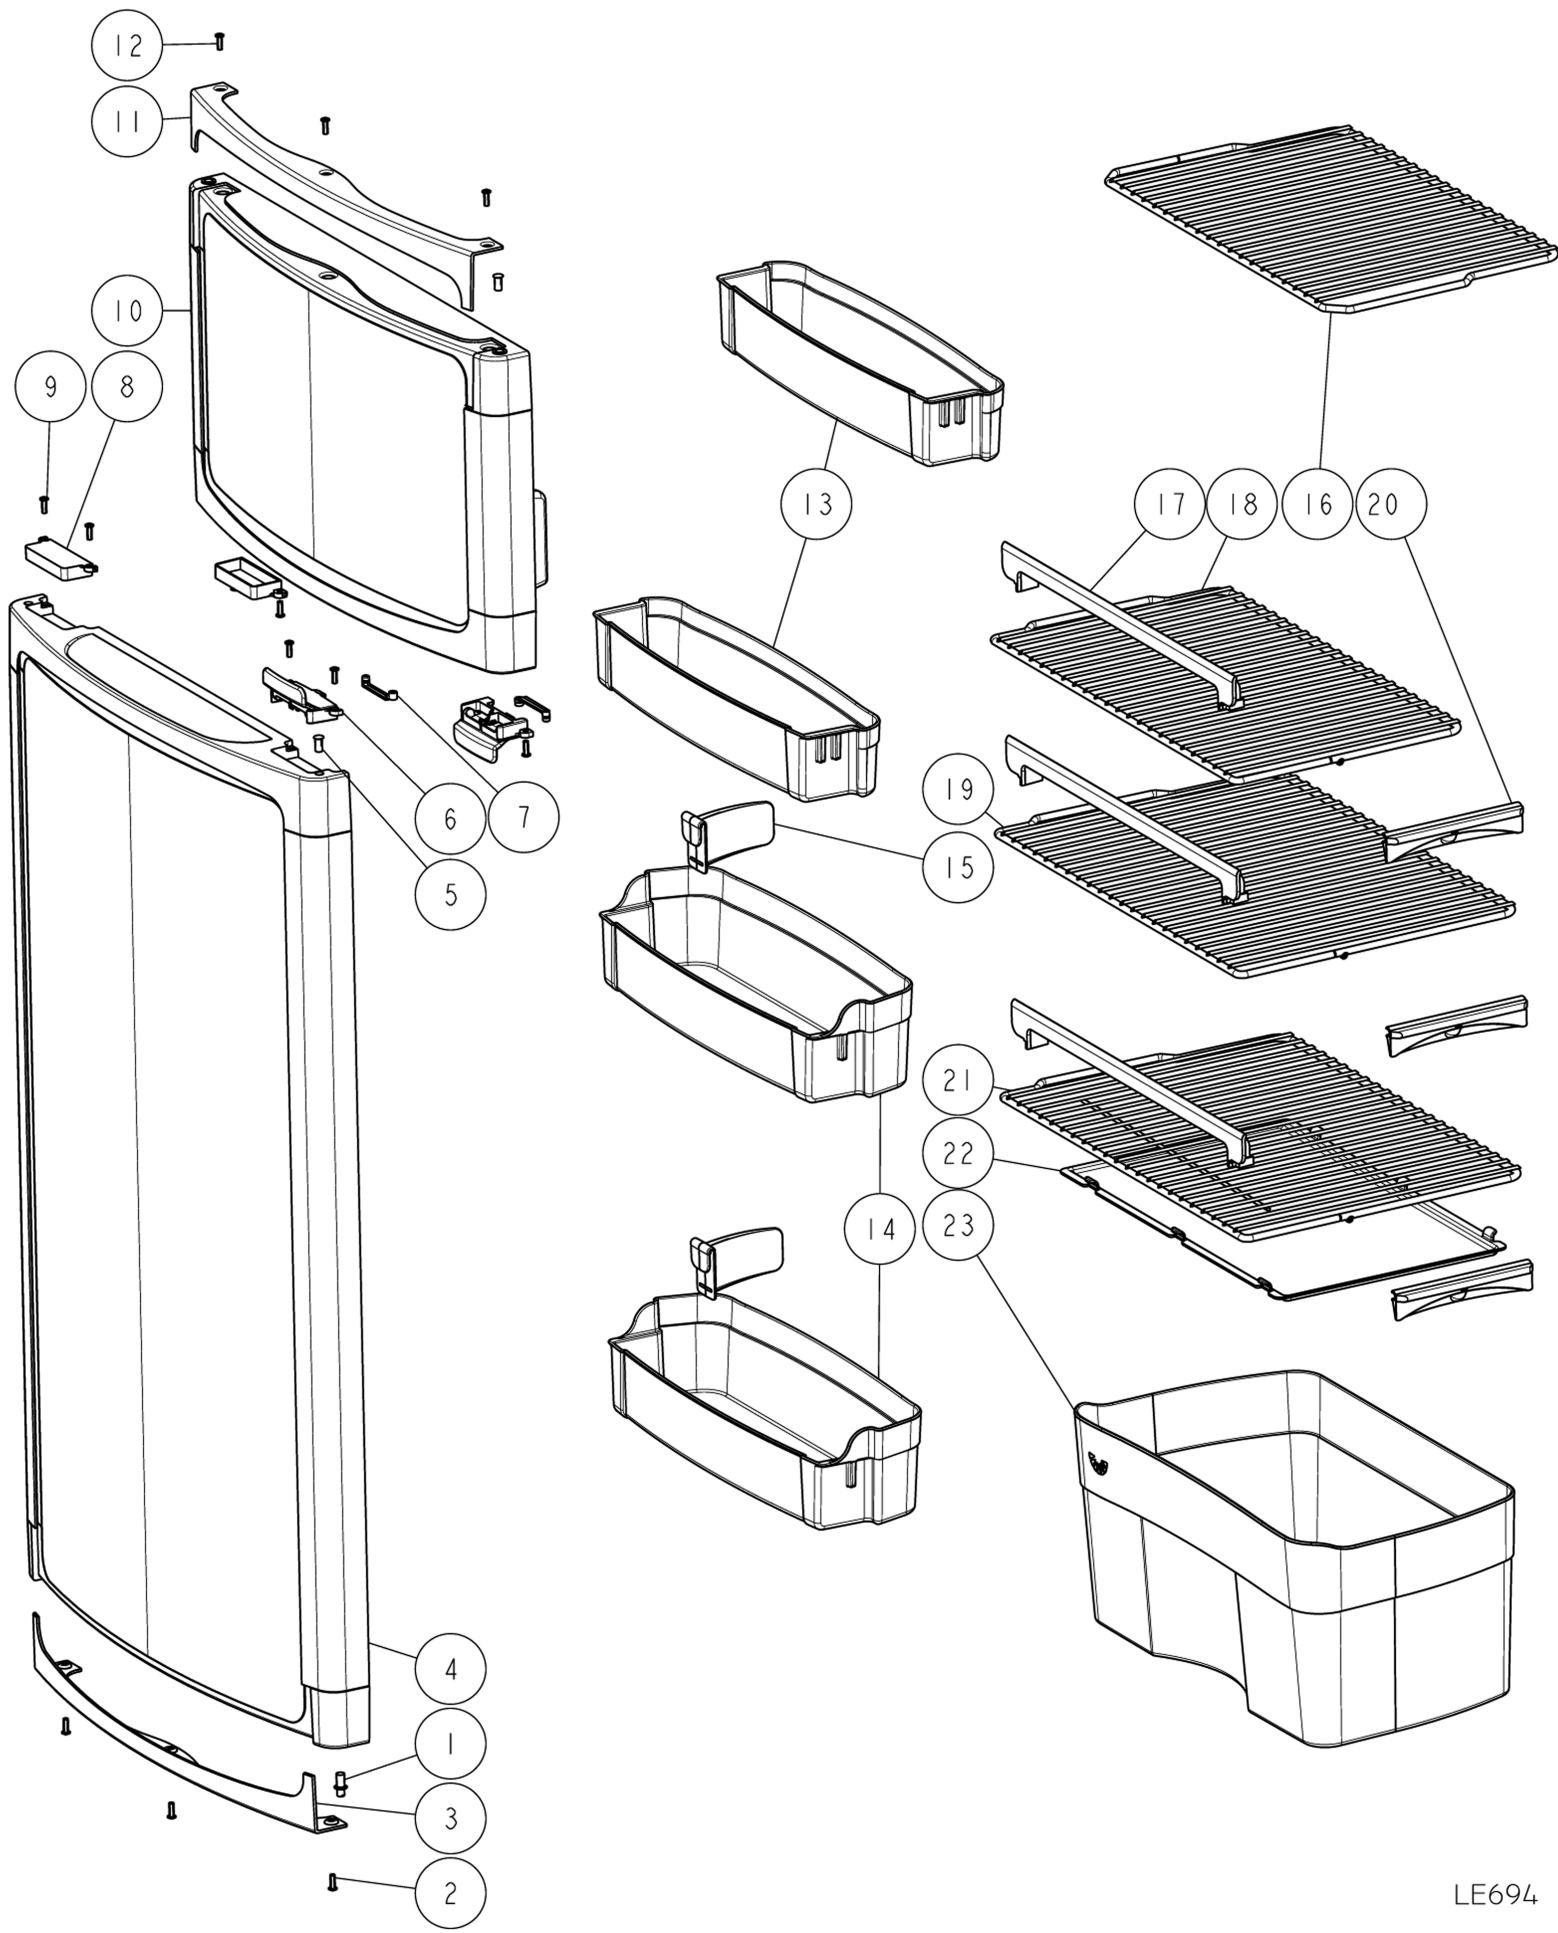

Door and cabinet interior N175 (LE694)

Single spare part number

Assembly spare part number

1	Bottom latch pin		
2	Screw (3x)		
3	Panel retainer		
4	Door curved double cab.	62698207	
5	Hinge hole plug (2x)		
6	Latch V2 (2x)		62698507
7	Storage Strap (2x)	62698607	
8	Pocket cover (2x)		
9	Screw (8x)		
10	Door curved double fr.	62698307	
11	Panel retainer		
12	Screw (3x)		
13	Doorbin (2x)	62697612	
14	Doorbin (2x)	62697712	
15	Bottle retainer	62698912	
16	Shelf	63174108	
17	Shelf food retainer	62445708	
18	Shelf	63174208	
19	Shelf	63174308	
20	Clip shelf large (3x)	62362508	
21	Shelf	63174408	
22	Shelf tray insert	62698112	
23	Vegetable bin	63174508