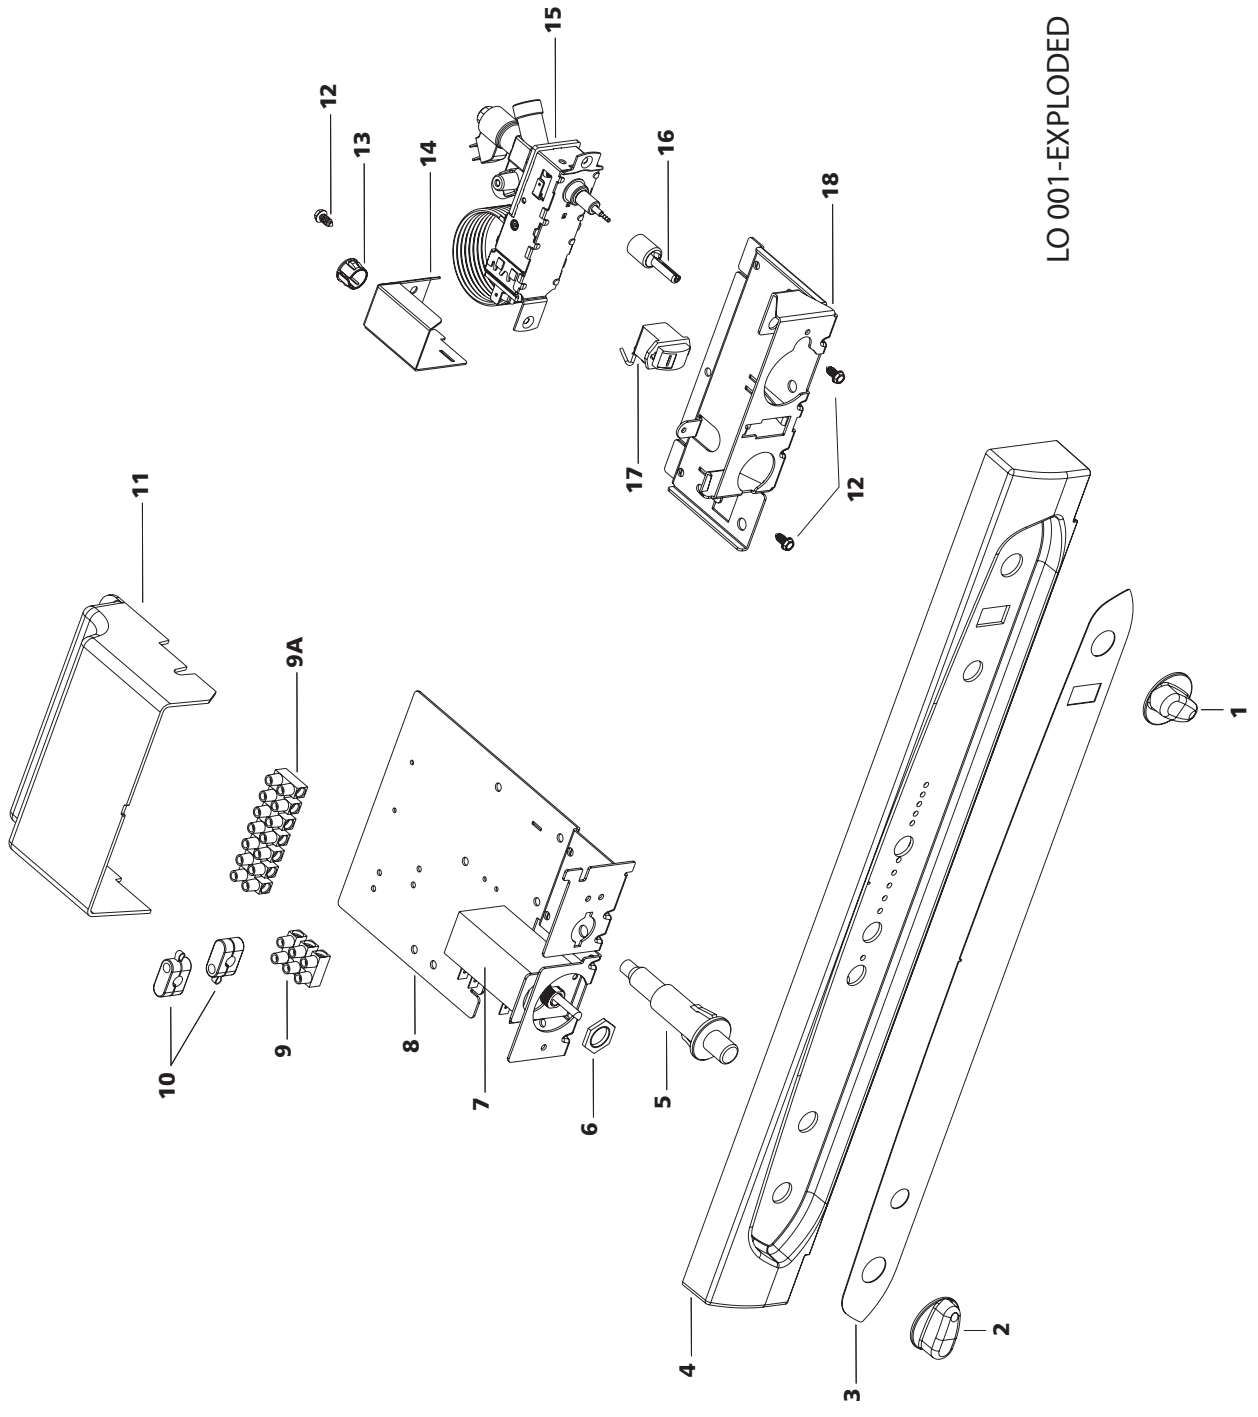

SPARE PARTS LIST
REFRIGERATION

Index

Controls

Doors and Interior

Cabinet and Cooling Units

Power Board and Gas Assembly

Seals, Vents and Exhausts

Colour Index

Code Explanation

LO 001-EXPLODED

Controls Piezo ignition 486 & 525 (LO-001)

	Single spare part number	Assembly spare part number
1	Control knob	62302607 (Light grey) 62302630 (Mocha)
2	Control knob	62568207 (Light grey) 62568230 (Mocha)
3	Overlay Piezo 486	626620
3	Overlay Piezo 525 • Not for N98 or N115	626622
4	Control panel	62700207 (Light grey)
5	Piezo igniter grey	625689
6	Nut	
7	Selector switch 5p	623400
7	Selector switch 6p • As from July 1 st 2005. • Also for N98 and N115	626999 (includes Nut)
8	Bracket piezo/switch	
9	Terminal strip AC	
9A	Terminal strip DC	
10	Strain relief	
11	AC control cover	
12	Screw (3x)	
13	Bushing	
14	AC cover TGV	
15	Gas valve manual V2	62568807
16	Axle TGV	
17	Flame meter	623029
18	Bracket TGV	