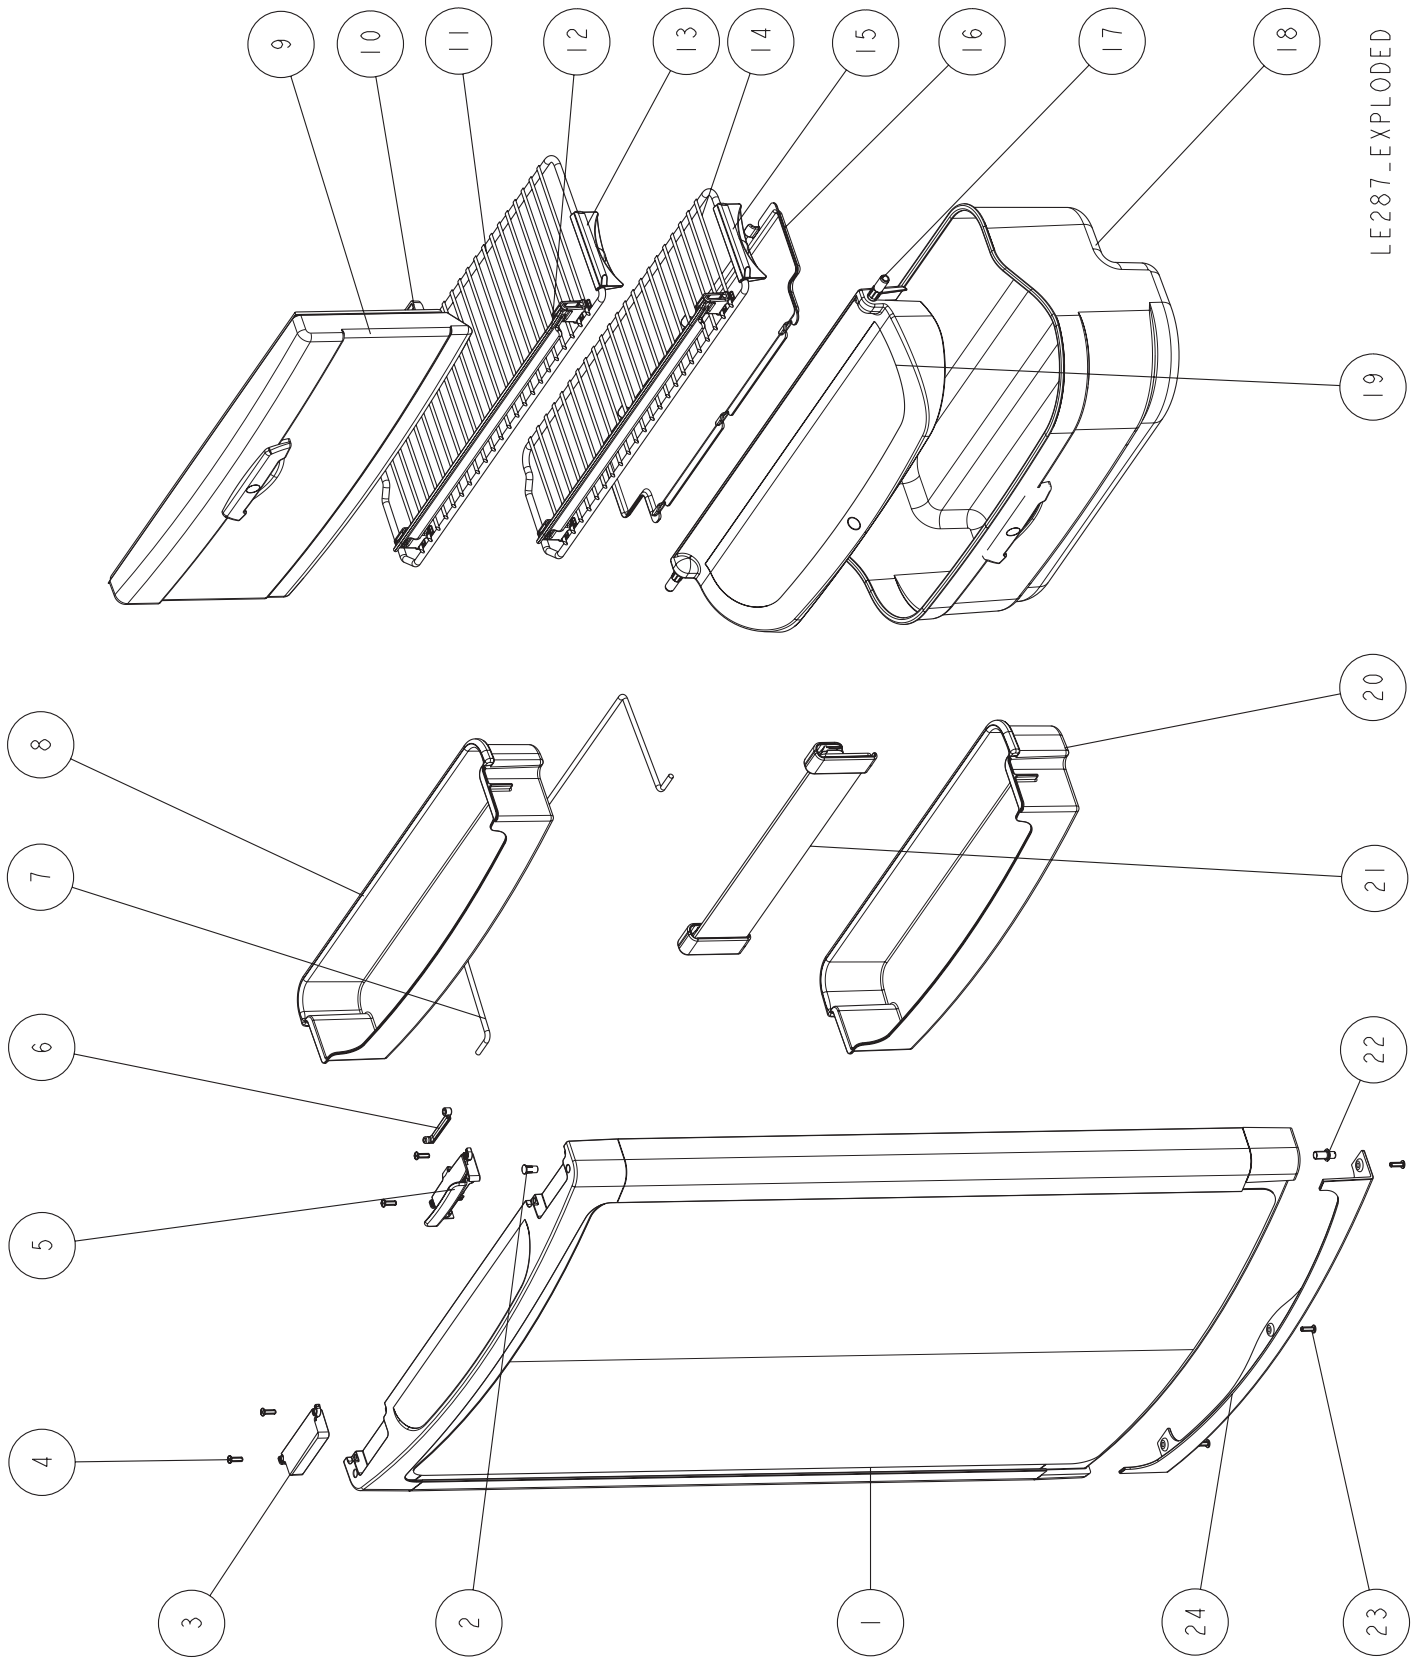

LE287_EXPLODED

Door and cabinet interior N97 (LE287)

Single spare part number

Assembly spare part number

1	Door curved low 525	62698407	
2	Hinge hole plug		
3	Pocket cover		
4	Screw (4x)		
5	Latch		62698507
6	Storage strap	62695607	
7	Bottle retainer		
8	Doorbin	62402608	
9	Freezer door		62304308
10	Hinge freezer door (2x)	62468008	
11	Shelf	62304808	
12	Shelf food retainer (2x)	62445608	
13	Clip shelf large	62362508	
14	Shelf	62304708	
15	Clip shelf small	62362608	
16	Shelf tray insert	62363412	
17	Hinge pin (2x)		
18	Vegetable bin	623617	
19	Flip top cover	623615	
20	Doorbin	62305308	
21	Bottle retainer	62304212	
22	Bottom latch pin*		
23	Screw (3x)		
24	Panel retainer		

* **Not for all models**