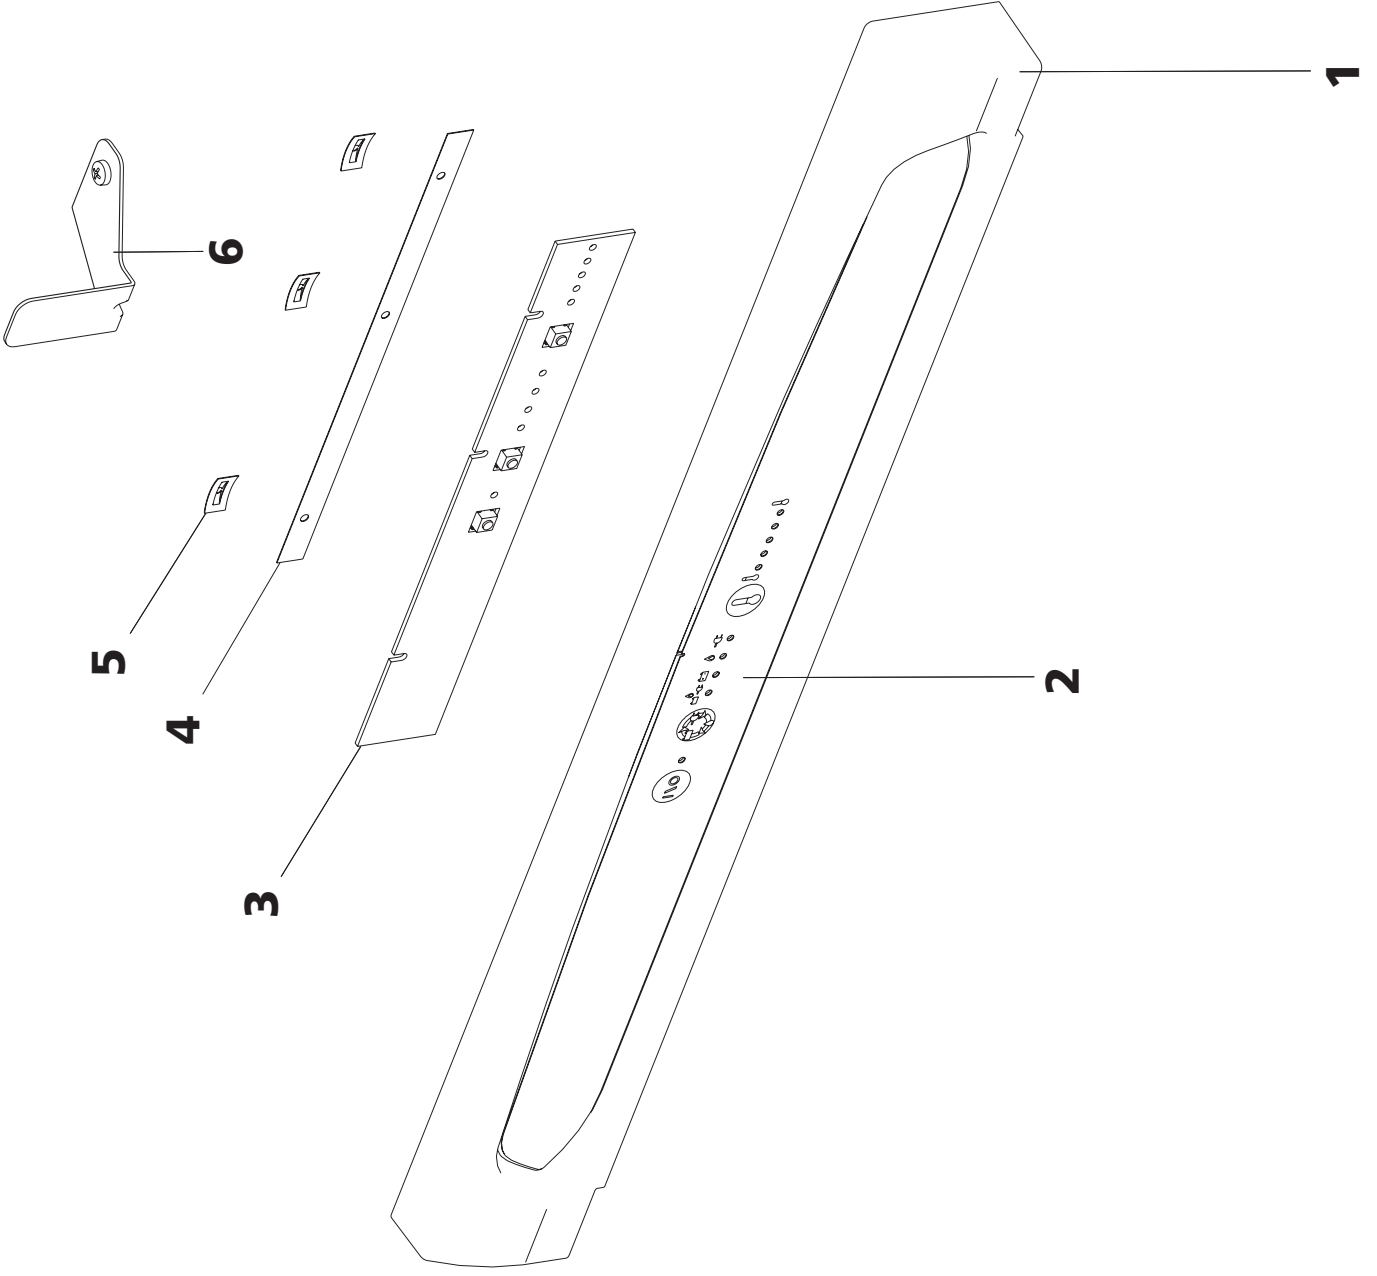

Code Explanation

LO 001-EXPLODED

Controls Piezo ignition 486 & 525 (LO-001)

	Single spare part number	Assembly spare part number
1	Control knob	62302607 (Light grey) 62302630 (Mocha)
2	Control knob	62568207 (Light grey) 62568230 (Mocha)
3	Overlay Piezo 486	626620
3	Overlay Piezo 525 • Not for N98 or N115	626622
4	Control panel	62700207 (Light grey)
5	Piezo igniter grey	625689
6	Nut	
7	Selector switch 5p	623400
7	Selector switch 6p • As from July 1 st 2005. • Also for N98 and N115	626999 (includes Nut)
8	Bracket piezo/switch	
9	Terminal strip AC	
9A	Terminal strip DC	
10	Strain relief	
11	AC control cover	
12	Screw (3x)	
13	Bushing	
14	AC cover TGV	
15	Gas valve manual V2	62568807
16	Axle TGV	
17	Flame meter	623029
18	Bracket TGV	

LO 002-EXPLODED

Controls Electric ignition 486 & 525 (LO-002)

	Single spare part number	Assembly spare part number
1 Control knob	62302607 (Light grey) 62302630 (Mocha)	
2 Control knob	62568207 (Light grey) 62568230 (Mocha)	
3 Overlay Electric 486	626621	
3 Overlay Electric 525	626623	
4 Control panel	62700207 (Light grey)	
6 Nut		623400
7 Selector switch 5p		
7 Selector switch 6p		626999 (Includes Nut)
7 <ul style="list-style-type: none"> • As from July 1st 2005. • For N115 		
8 Bracket piezo/switch		
9 Terminal strip AC		
9A Terminal strip DC		
10 Strain relief		
11 AC control cover		
12 Screw (3x)		
13 Bushing		
14 AC cover TGV		
15 Gas valve manual V2	62568807	
16 Axle TGV		
17 Flame meter	623029	
18 Bracket TGV		