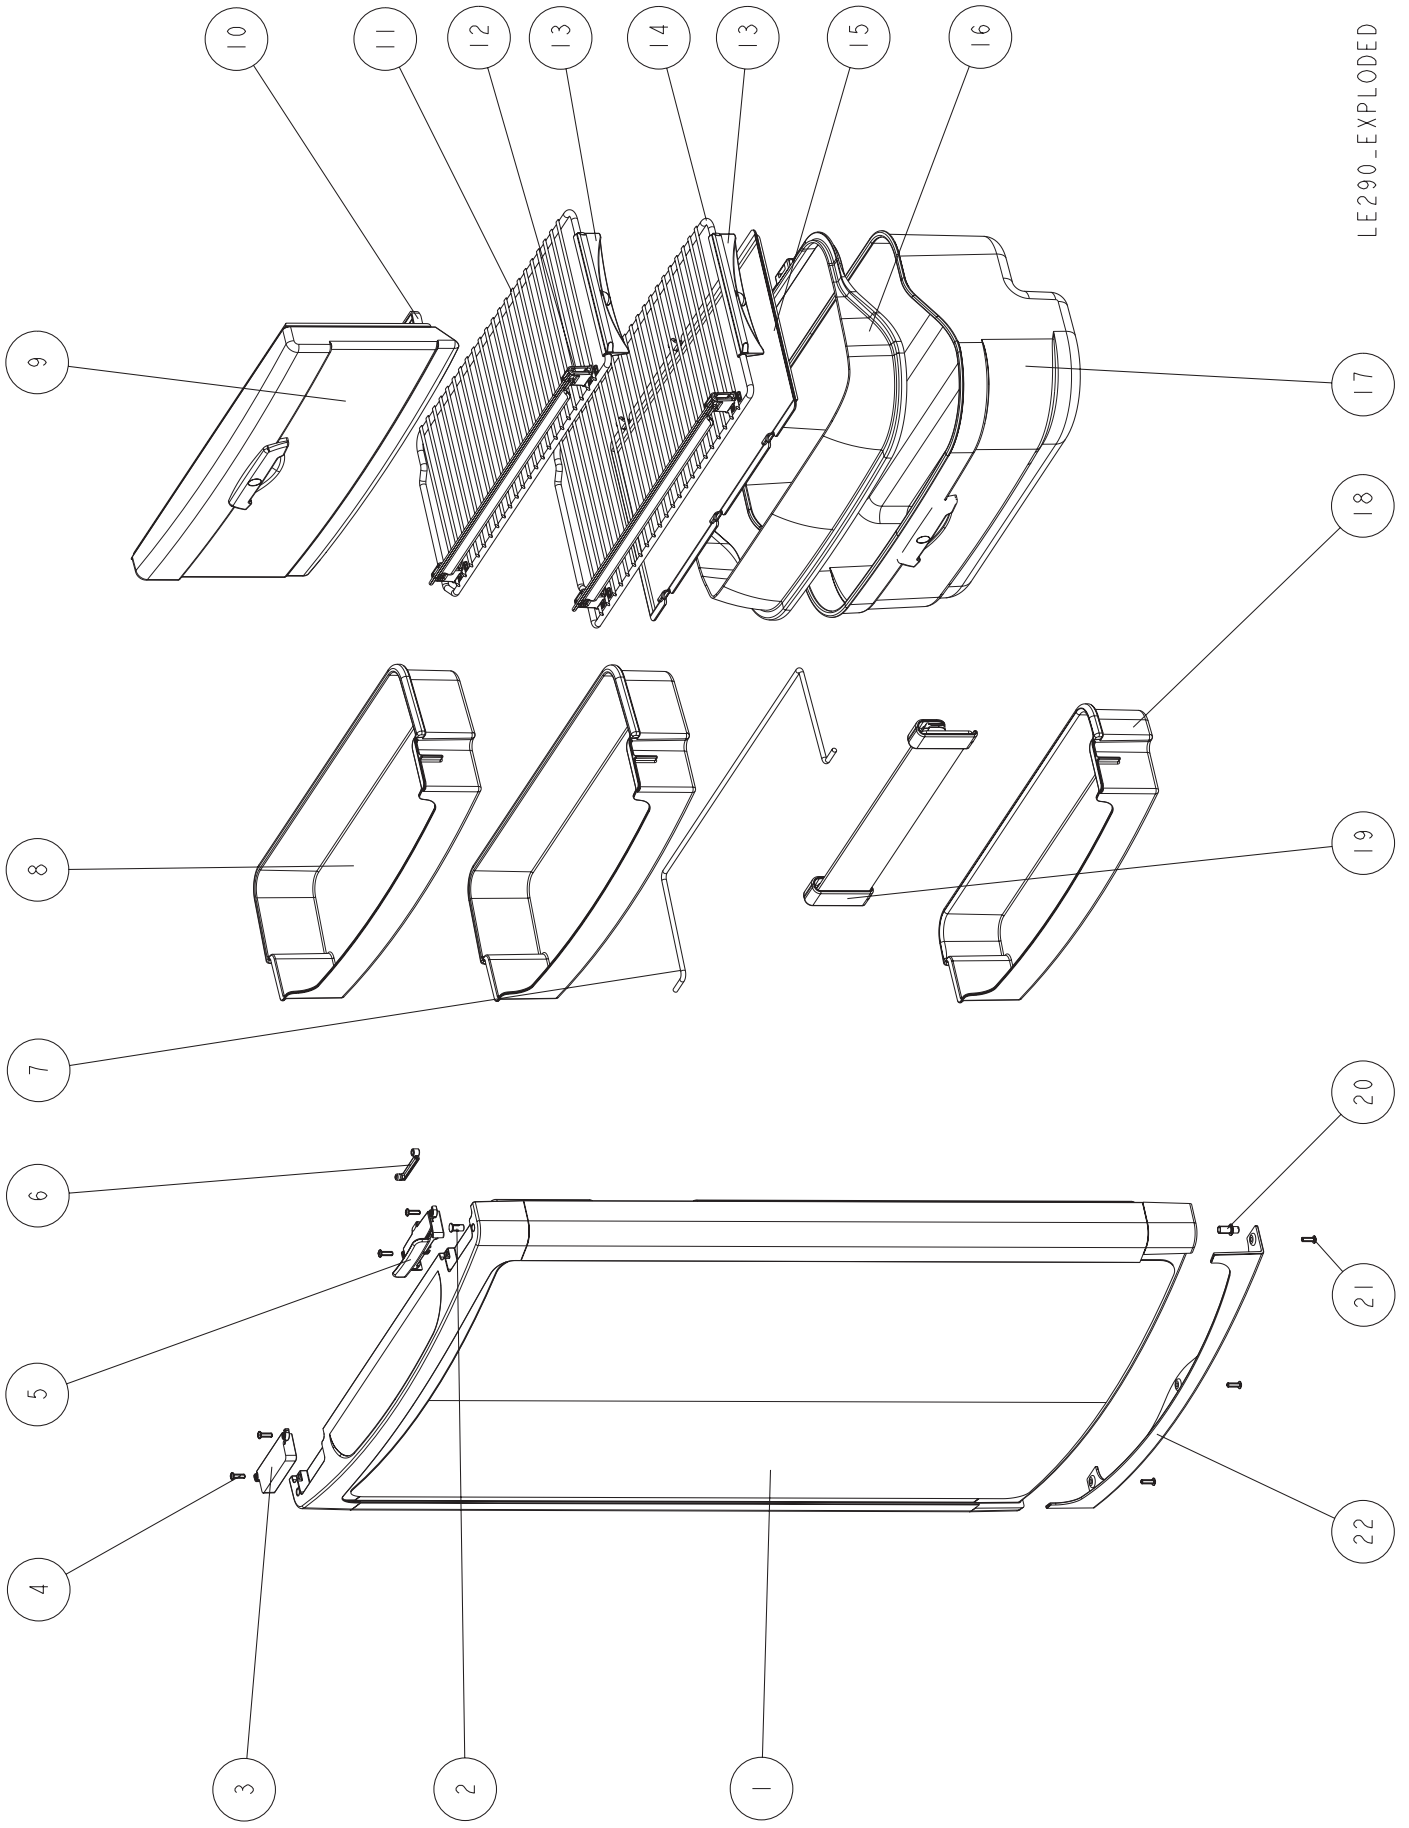

LE290 - EXPLODED

Door and cabinet interior N112 (LE290)

Single spare part number

Assembly spare part number

1	Door curved low 525	62698407	
2	Hinge hole plug		
3	Pocket cover		
4	Screw (4x)		
5	Latch		62698507
6	Storage strap	62695607	
7	Bottle retainer		
8	Doorbin	62510212	
9	Freezer door		62304308
10	Hinge freezer door (2x)	62468008	
11	Shelf	62305108	
12	Shelf food retainer (2x)	62445708	
13	Clip shelf large	62362508	
14	Shelf	62664308	
15	Shelf tray insert	62664212	
16	Top cover***	62664112	
17	Vegetable bin***	623617	
18	Doorbin	62305312	
19	Bottle retainer	62304212	
20	Bottom latch pin*		
21	Screw (3x)		
22	Panel retainer		

* **Not for all models**

*** **Model change as from July 2005:**

Before this date these parts cannot be replaced separately, but both must be replaced.