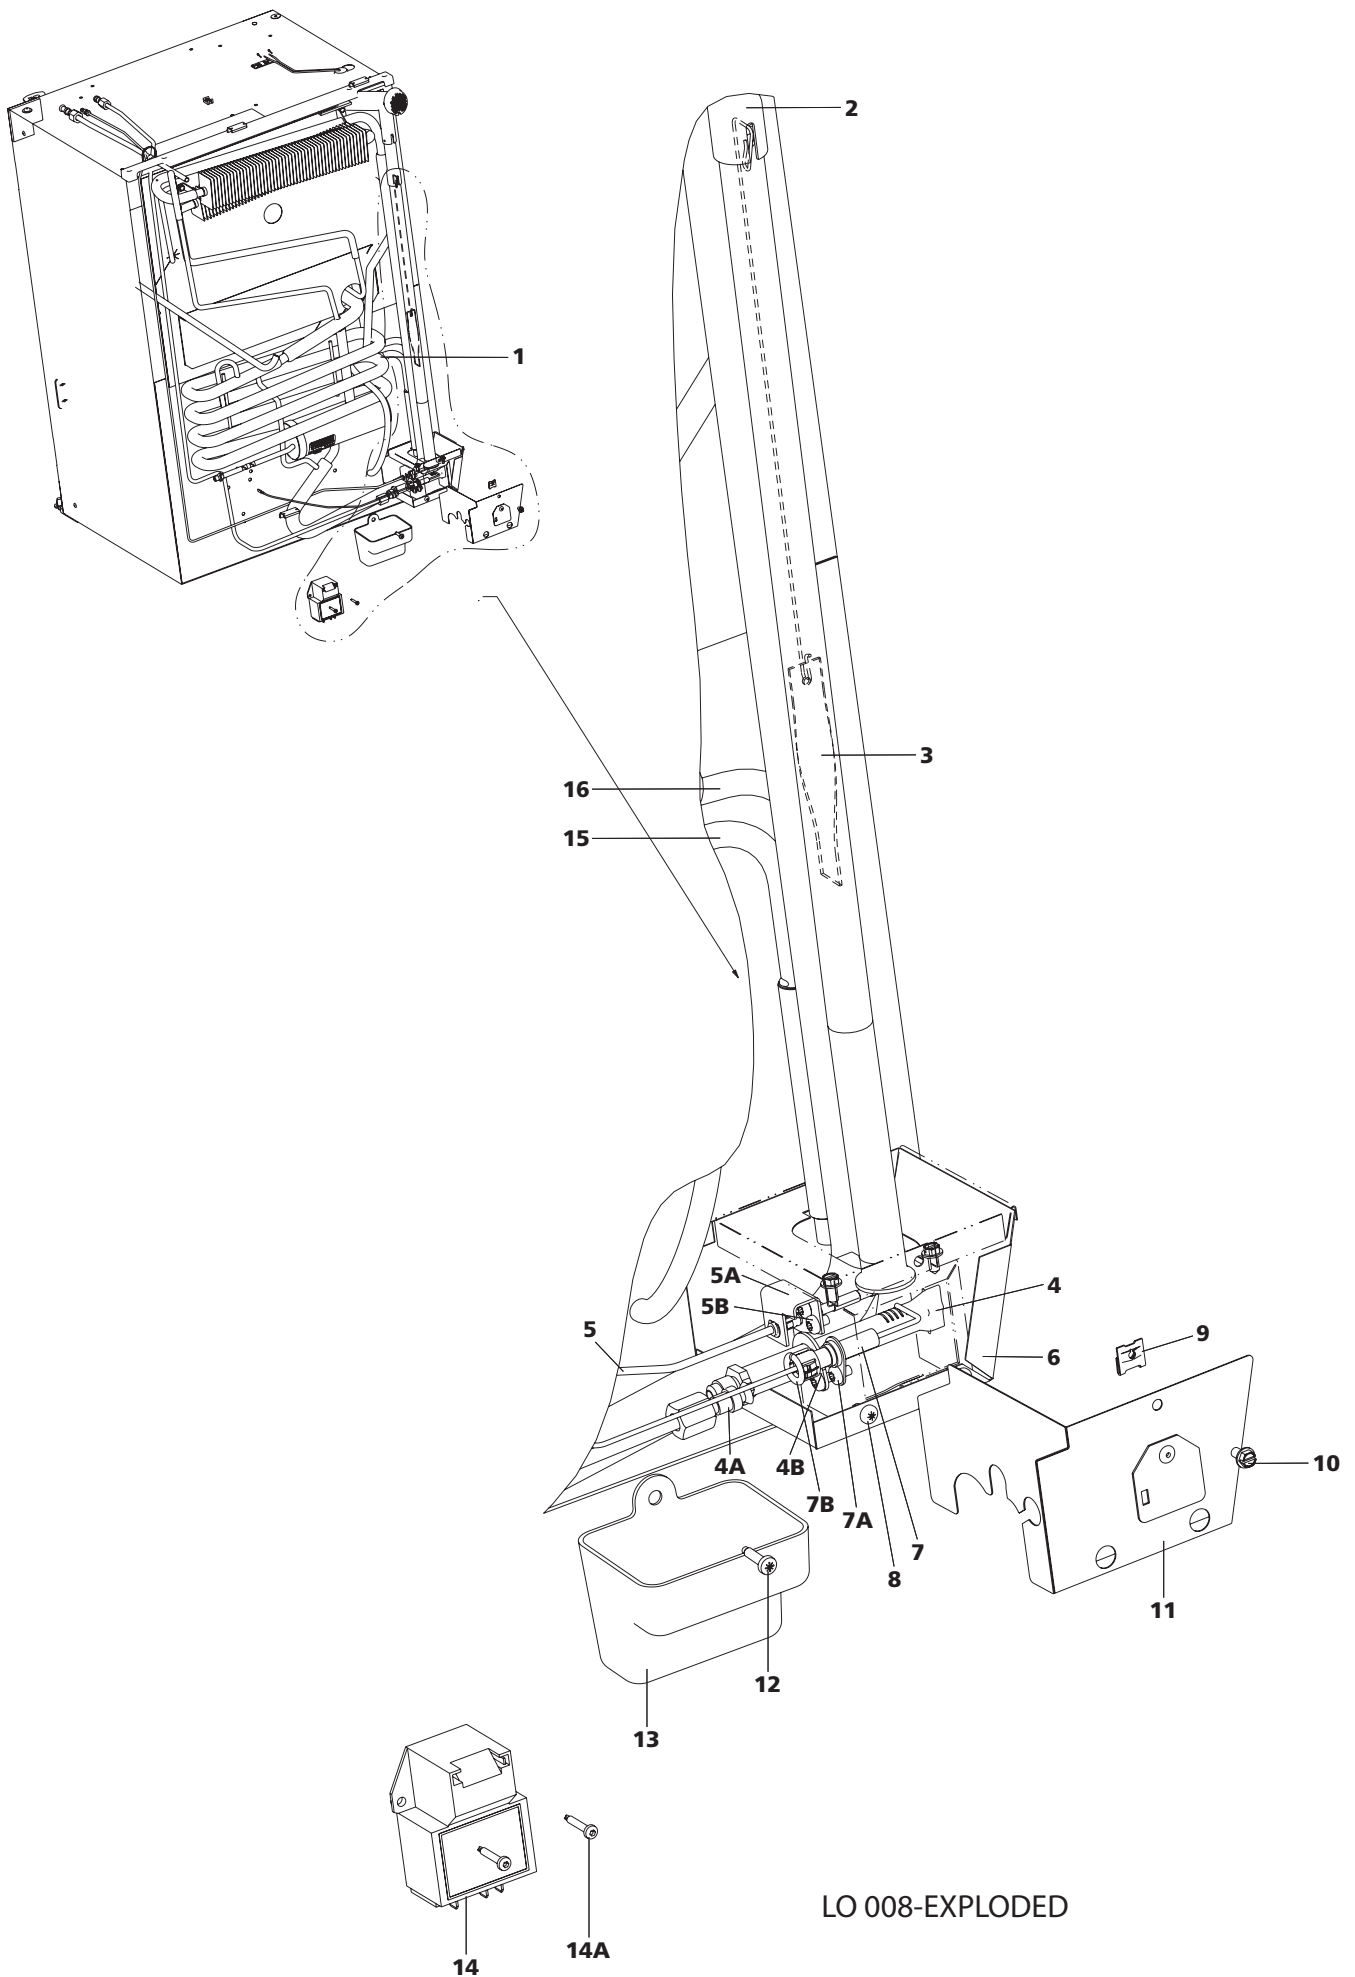

LO 008-EXPLODED

Cooling Unit and Burner Box N80, 90, 97, 98, 100, 104, 108, 109, 110, 112, 115 (LO008)

	Single spare part number	Assembly spare part number
1	Cooling unit	
	Flue exhaust long	624480
2	Flue exhaust short	<u>N100, 104 and 110 use:</u> 627008
3	Flame diffuser	
4	Burner	
4a	Orifice	623019
4b	Screw	
5	Thermocouple V2	
5a	Retainer thermocouple	625681
5b	Screw (2x)	
6	Burner box base	
	<i>Piezo ignition</i>	
7	Spark electrode	
7a	Screw	627004
7b	Bushing	
	<i>Electrical ignition</i>	
7	Spark electrode	
7a	Screw	623021 (No screw?)
7b	Bushing	
8	Screw (2x)	
9	Speed nut	624027
10	Screw insulation cover	624026
11	Burner box cover	
12	Screw	
13	Drip cup	
	<i>Electrical models</i>	
14	Electronic ignition	623022
14a	Screw (2x)	
15	Heater AC	623064 628450 **
16	Heater DC	623065

** As from July 1st 2005