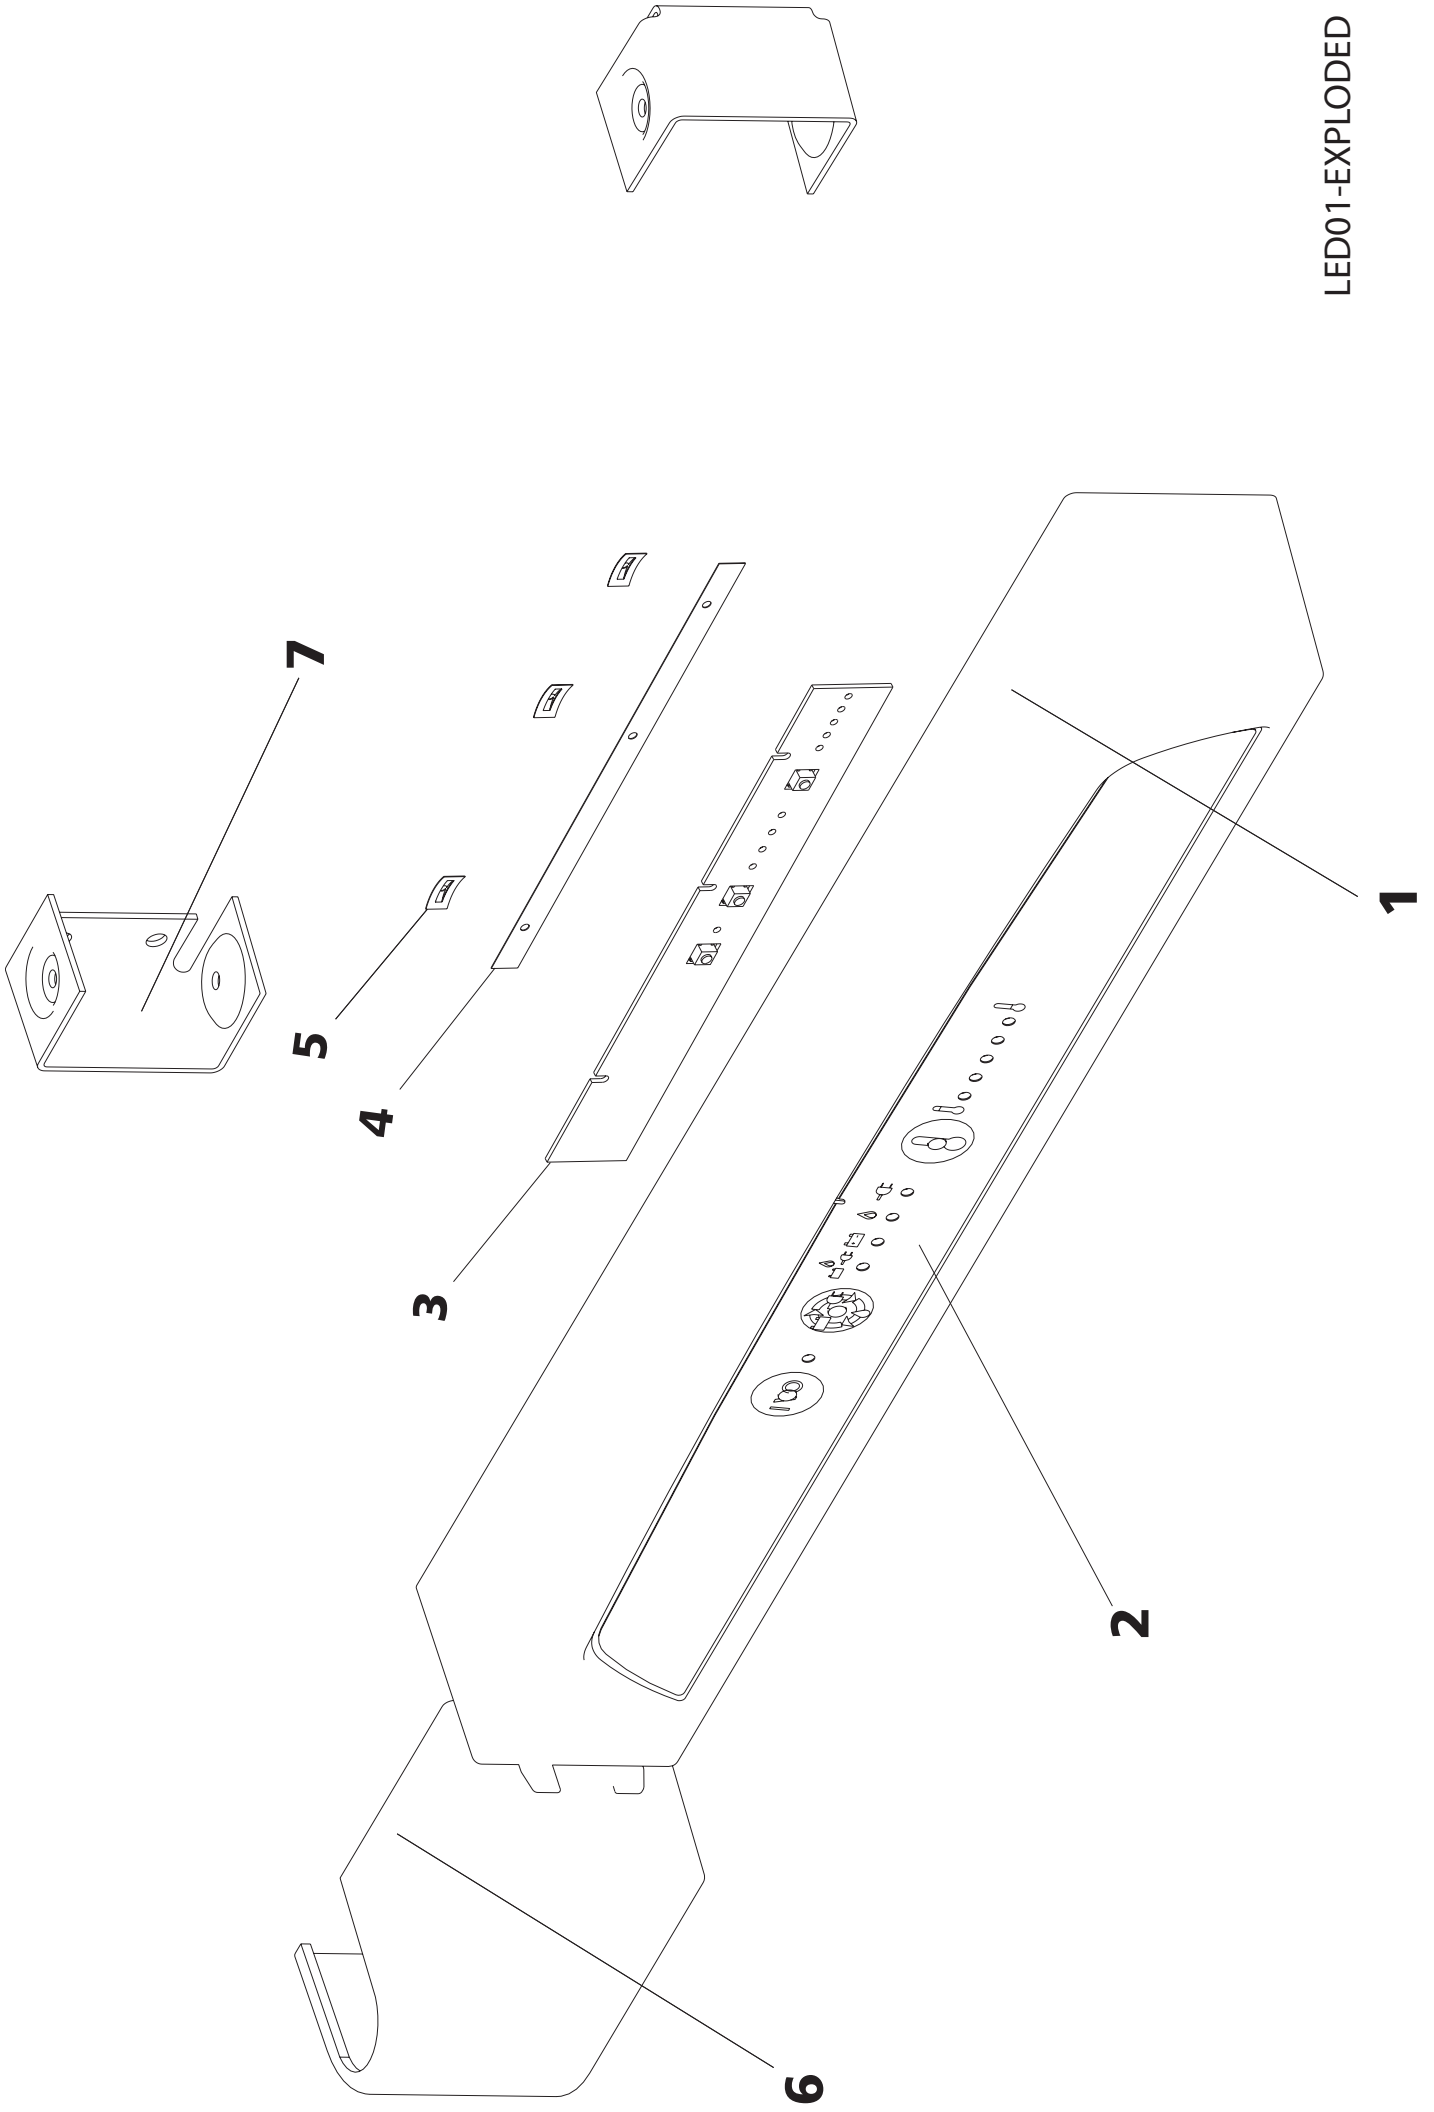

LED01-EXPLODED

Controls LED Fridge freezer (LED01)

Single spare part number

Assembly spare part number

1	Control Panel LED	62700307
2	Overlay LED Fridge freezer	625684
3	Display board LED V2	626997
4	Insulator	
5	Push on nut	
6	Bracket