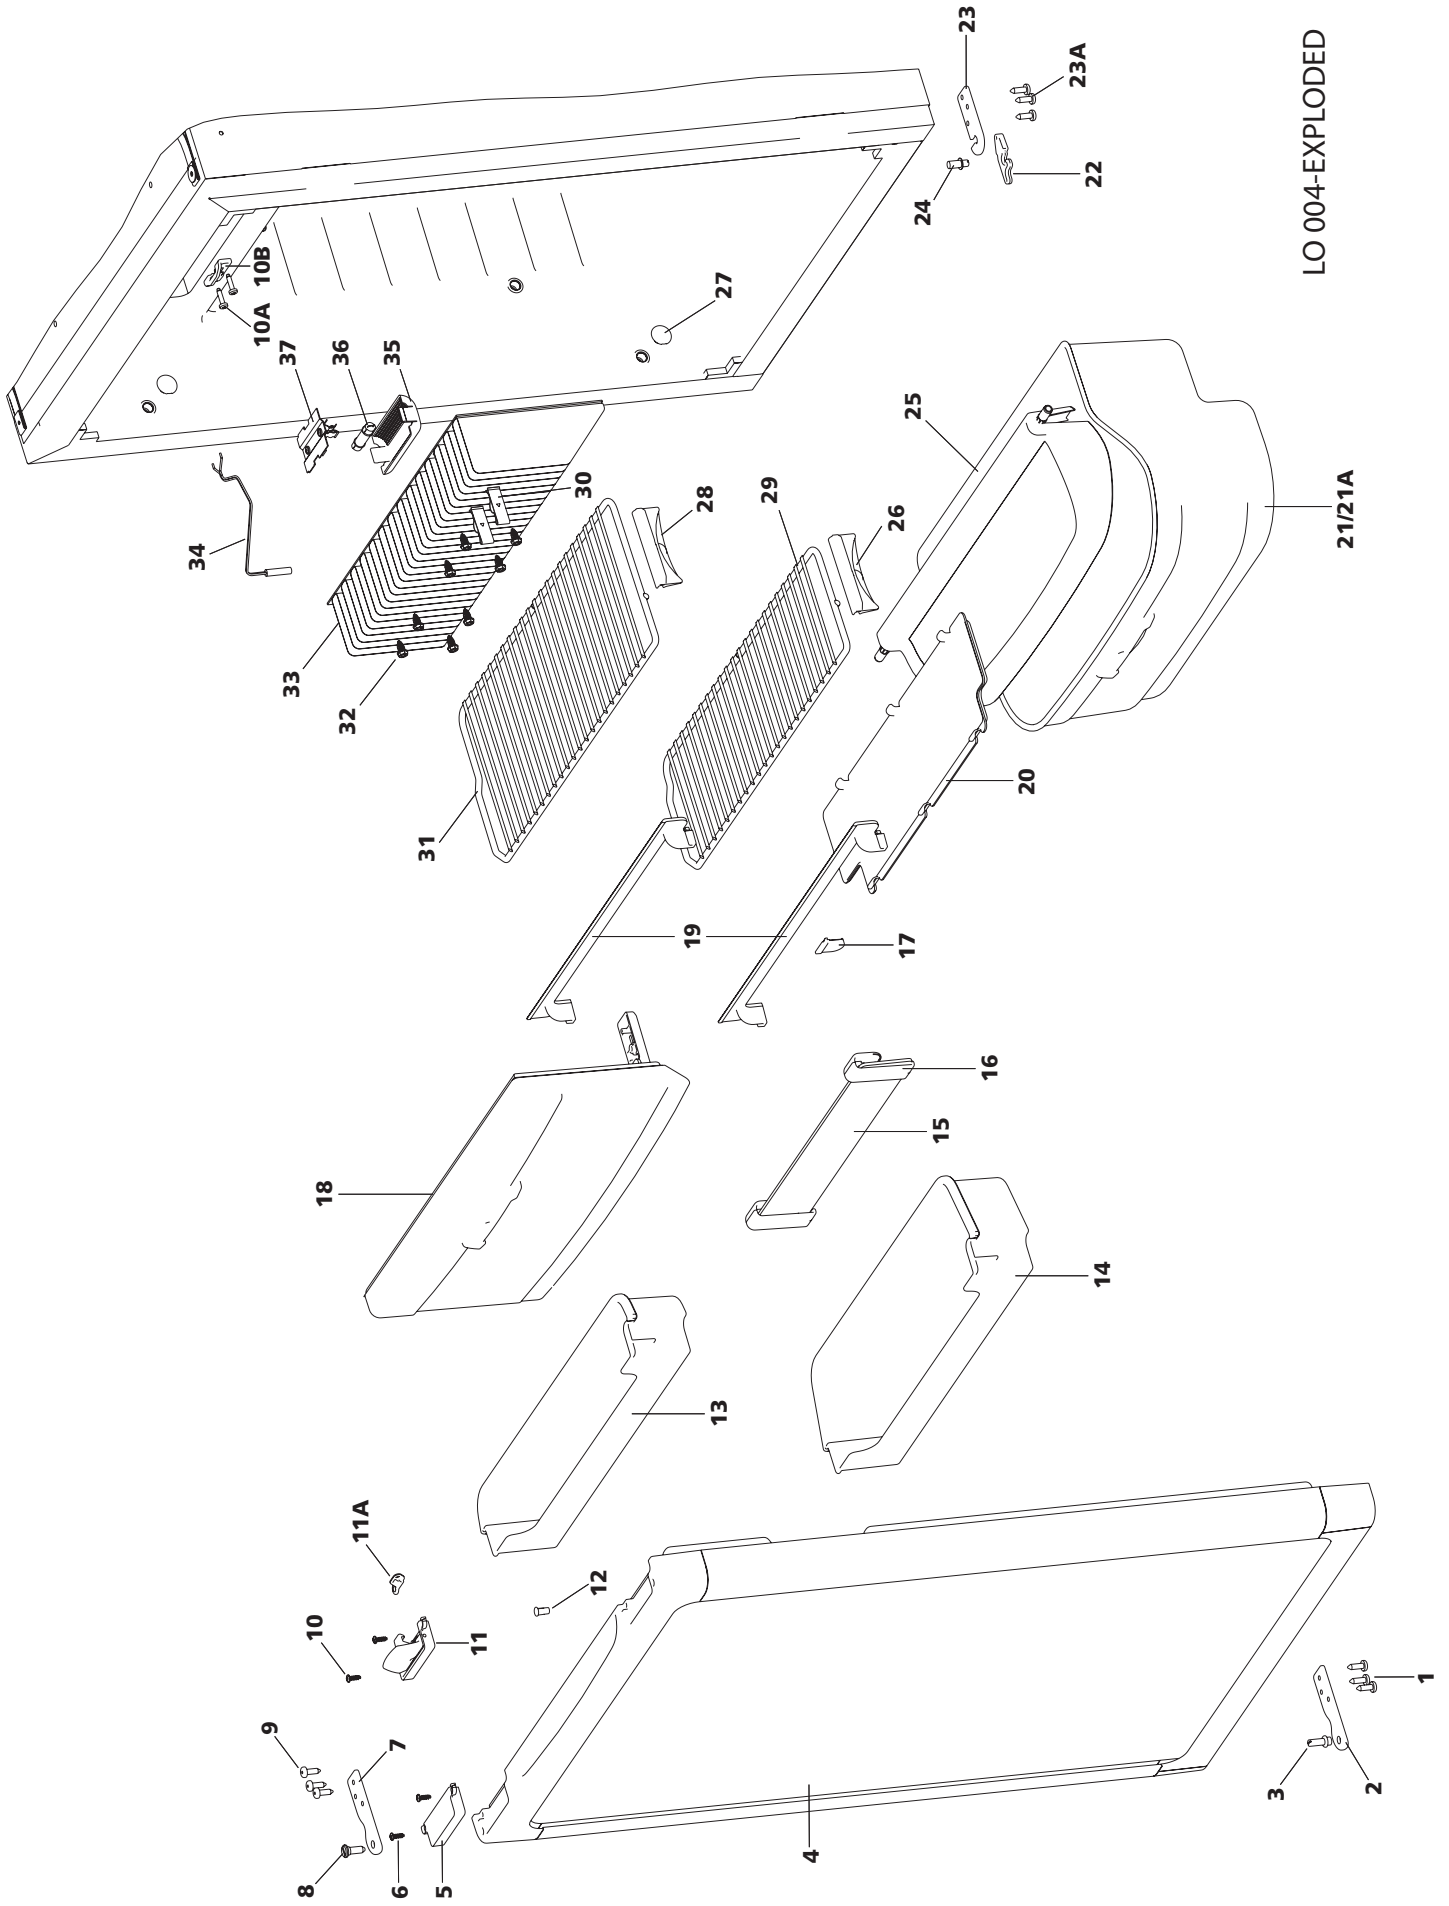

LO 004-EXPLODED

Door & Cabinet Interior N90 (LO 004)

	Single spare part number	Assembly spare part number
1	Screw (3x)	
2	Hinge plate	
3	Hinge pin bottom/washer	
4	Door flat low 525	628157R
	Door flat high 525	625573R
5	Pocket cover	
6	Screw (2x)	
7	Hinge plate	
8	Hinge pin top/washer	
9	Screw (3x)	
10	Screw (2x)	62302407
10A	Screw (2x)	
10B	Strike Plate	
11	Latch	
11A	Storage strap	62467907/-90 (2x)
12	Hinge hole plug	
13	Doorbin	62304908
14	Doorbin	62402408
15	Bottle retainer	62304212
16	Strap bumper (2x)	
17	Strap clip (2x)	
18	Freezer door	62304308
	Hinge freezer door (2x)	
19	Shelf food retainer	62445608
20	Shelf tray insert	62363412
21	Vegetable bin	623617
22	Latch bottom*	62400127
23	Bottom latch plate*	
23A	Screw* (3x)	
24	Latch pin lower*	
25	Flip top cover	623615
26	Clip shelf small	62362608
27	Cap (2x)	62362208
28	Clip shelf large	62362508
29	Shelf	62304708
30	Fin clip (6x)	623023
31	Shelf	62304808
32	Screw (8x)	
33	Fin	
34	Interior light switch*	62301808
35	Interior light cover*	624002
36	Interior light bulb*	624003
37	Light bracket	
*	Not in all models