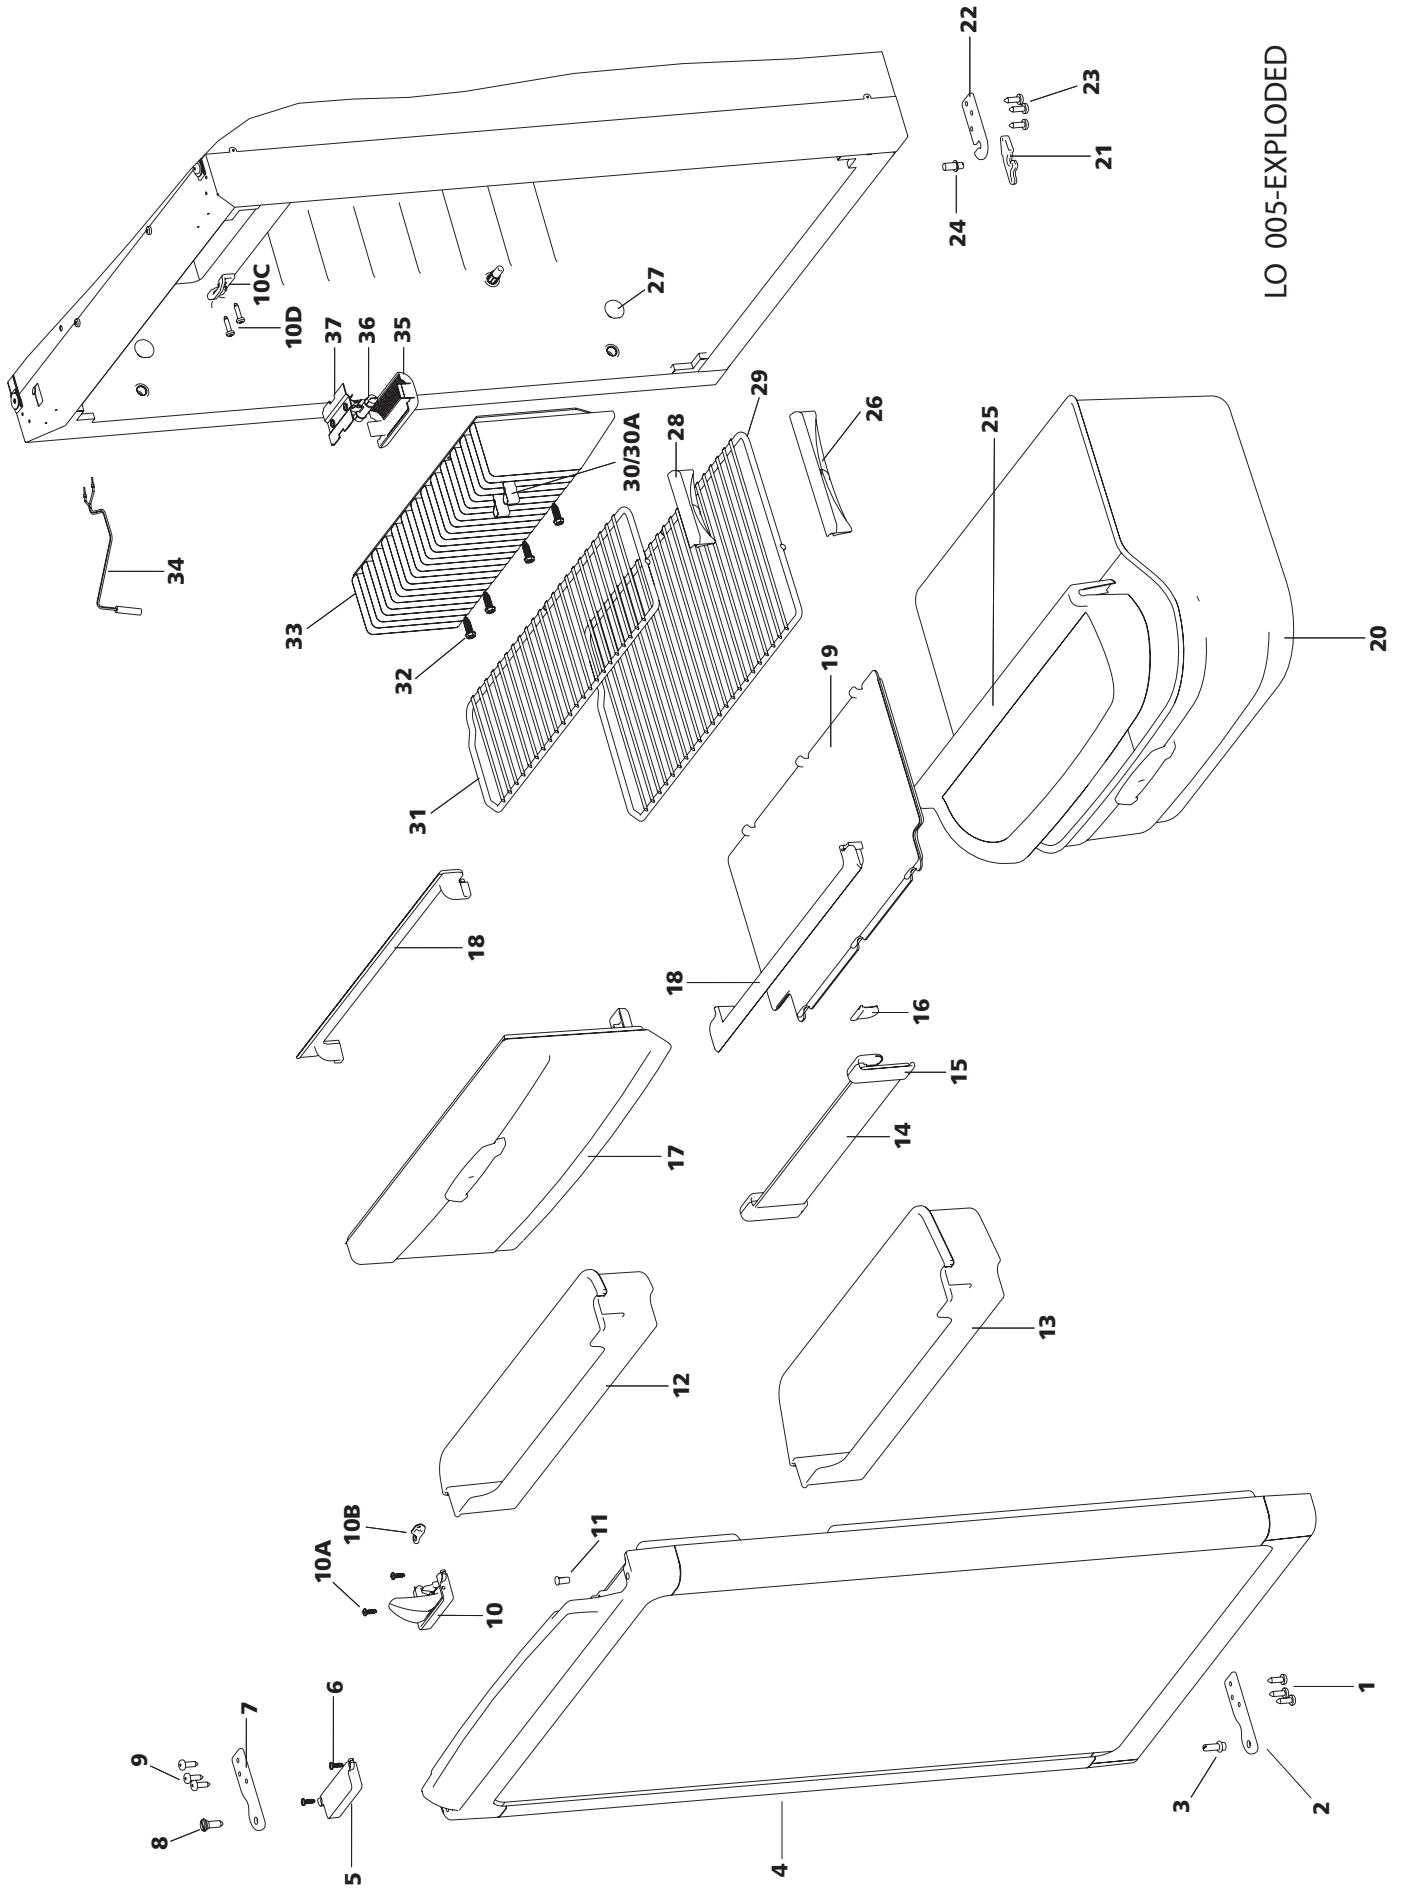

* **Not in all models**

Door & Cabinet Interior N98 (LE692)

Single spare part number

Assembly spare part number

1	Screw (4x)		
2	Hinge bottom		
3	Door Mollebusch	629169R	
	Door Vermont Ahorn	629198R	
	Door Elsass Kirschbaum	629199R	
	Door Bodensee Ahorn	629200R	
4	Screw (3x)		
5	Hinge top		
6	Hinge pin top/washer		
7	Latch V3		
8	Screw (2x)		62974490
9	Storage strap	62698607 (Light grey) 62698690 (Dark Grey)	2x
10	Screw (2x)		
11	Strike plate		
12	Doorbin	62974512	
13	Doorbin	62974712	
14	Bottle Retainer	62698912	
15	Rail (2x)		
16	Freezer Door		62304308
	Hinge Freezer Door (2x)	62468008	
17	Screw (8x)		
18	Fin		
19	Interior light switch	624002	
20	Interior light cover	624003	
21	Light bracket		
22	Cap (2x)	62362208	
23	Interior light switch	62301808	
24	Bottom latch plate		
25	Screw (3x)		
26	Screw		
27	Latch bottom	62400127	
28	Ramp up		
29	Clip shelf small	62362608	
30	Fin clip (6x)	623023	
31	Shelf food retainer	62445708	
32	Shelf	63173808	
33	Shelf tray insert	63173912	
34	Vegetable bin	63174012	
35	Latch pin lower		