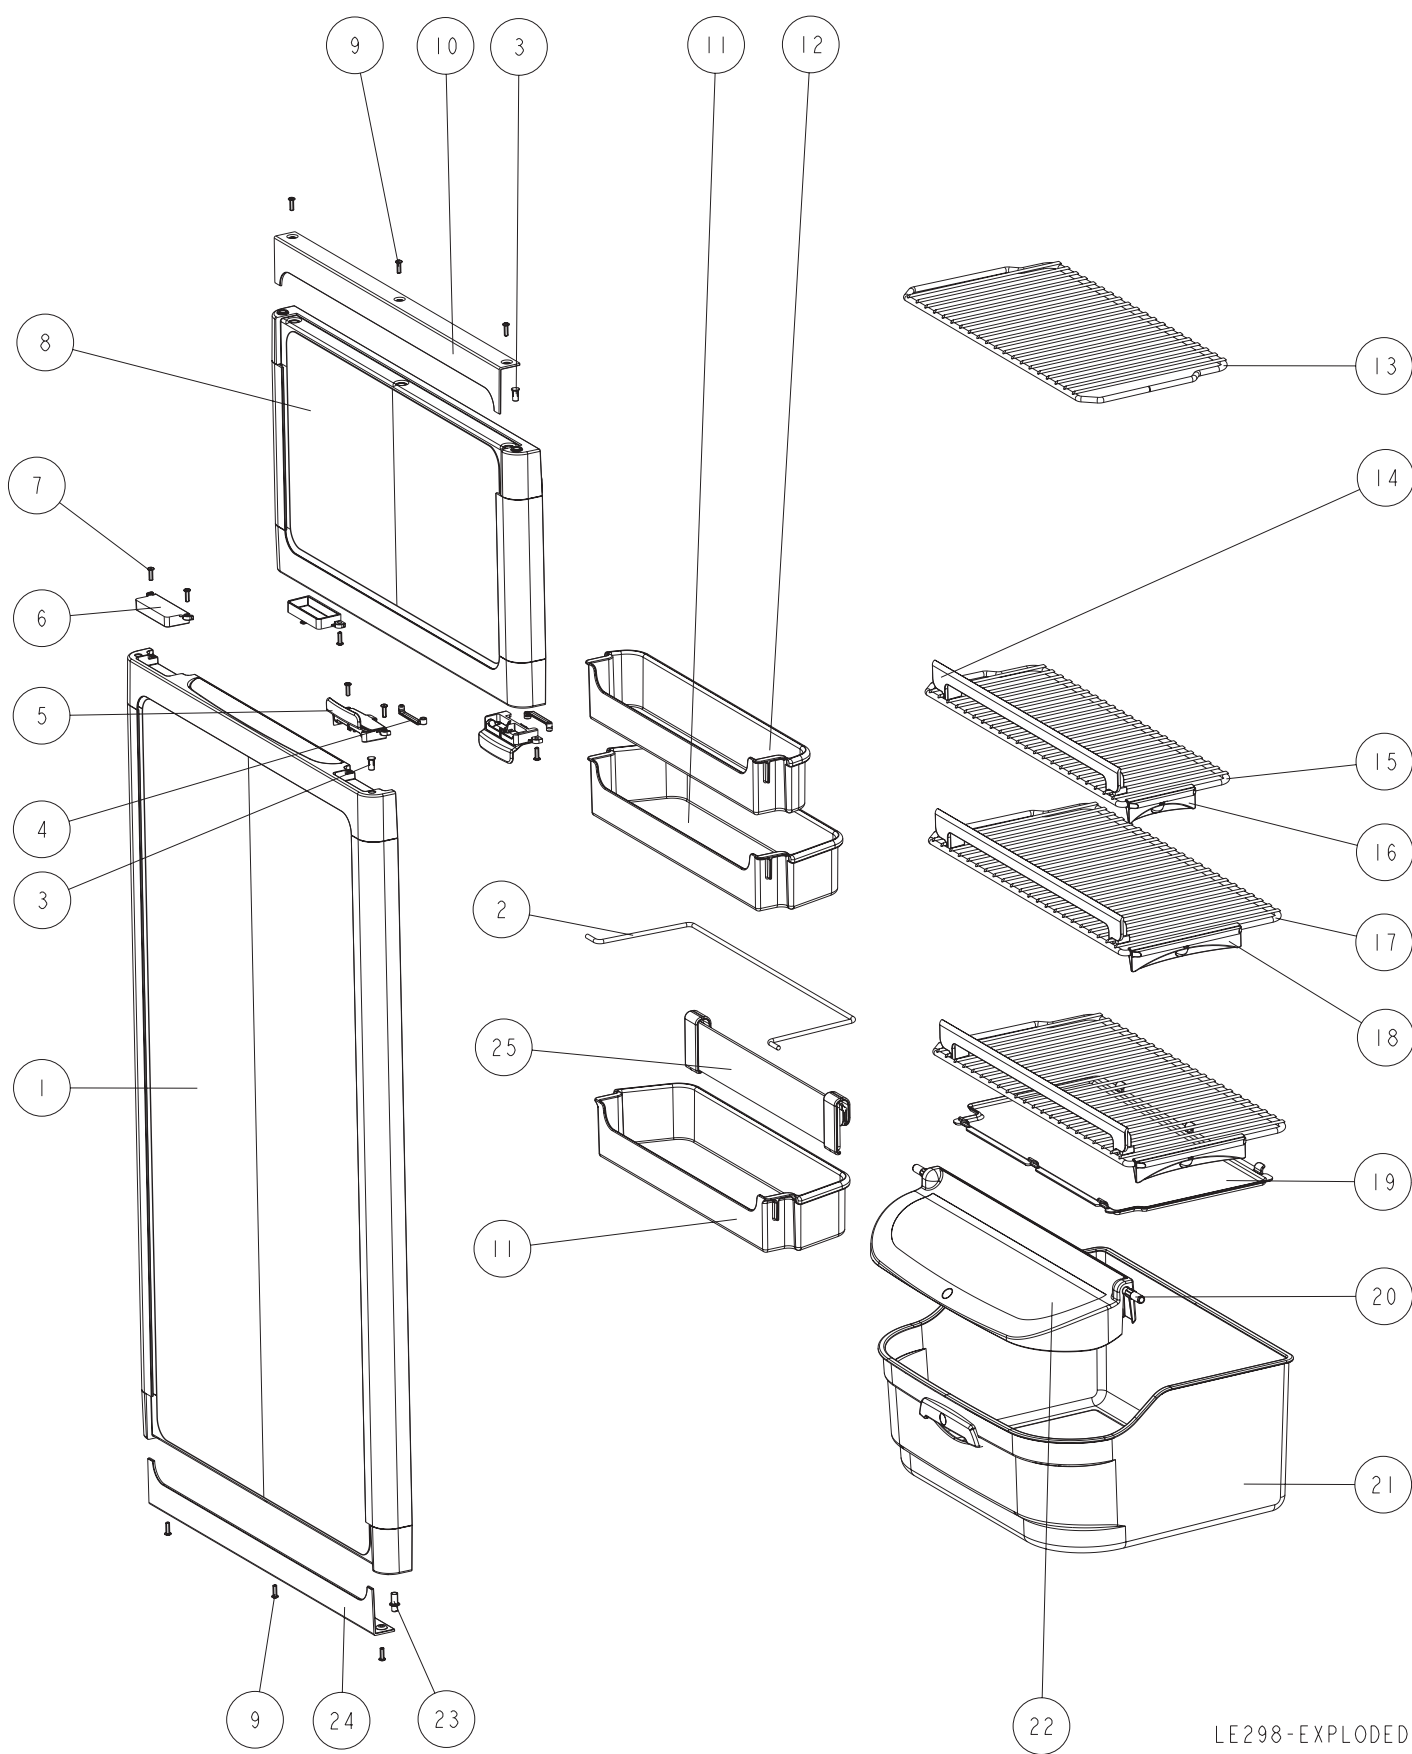

LE298-EXPLODED

Door and cabinet interior N145 (LE298)

		Single spare part number	Assembly spare part number
1	Door flat double cab.	62509407	
2	Bottle retainer		
3	Hinge hole plug (2x)		
4	Storage strap V2 (2x)	62698607	62698507
5	Latch V2 (2x)		
6	Pocket cover (2x)		
7	Screw (8x)		
8	Door flat double fr.	62509507	
9	Screw (6x)		
10	Panel retainer		
11	Doorbin (2x)	624023-08/-12	
12	Doorbin	623040-08/-12	
13	Shelf	62363308	
14	Shelf food retainer (3x)	62445608	
15	Shelf	62304408	
16	Clip shelf small	62362608	
17	Shelf	62304508	
18	Clip shelf large (2x)	62362508	
19	Shelf tray insert	62363612	
20	Hinge pin		
21	Vegetable bin	623619	
22	Flip top cover	623616	
23	Bottom latch pin*		
24	Panel retainer		
*	Not for all models